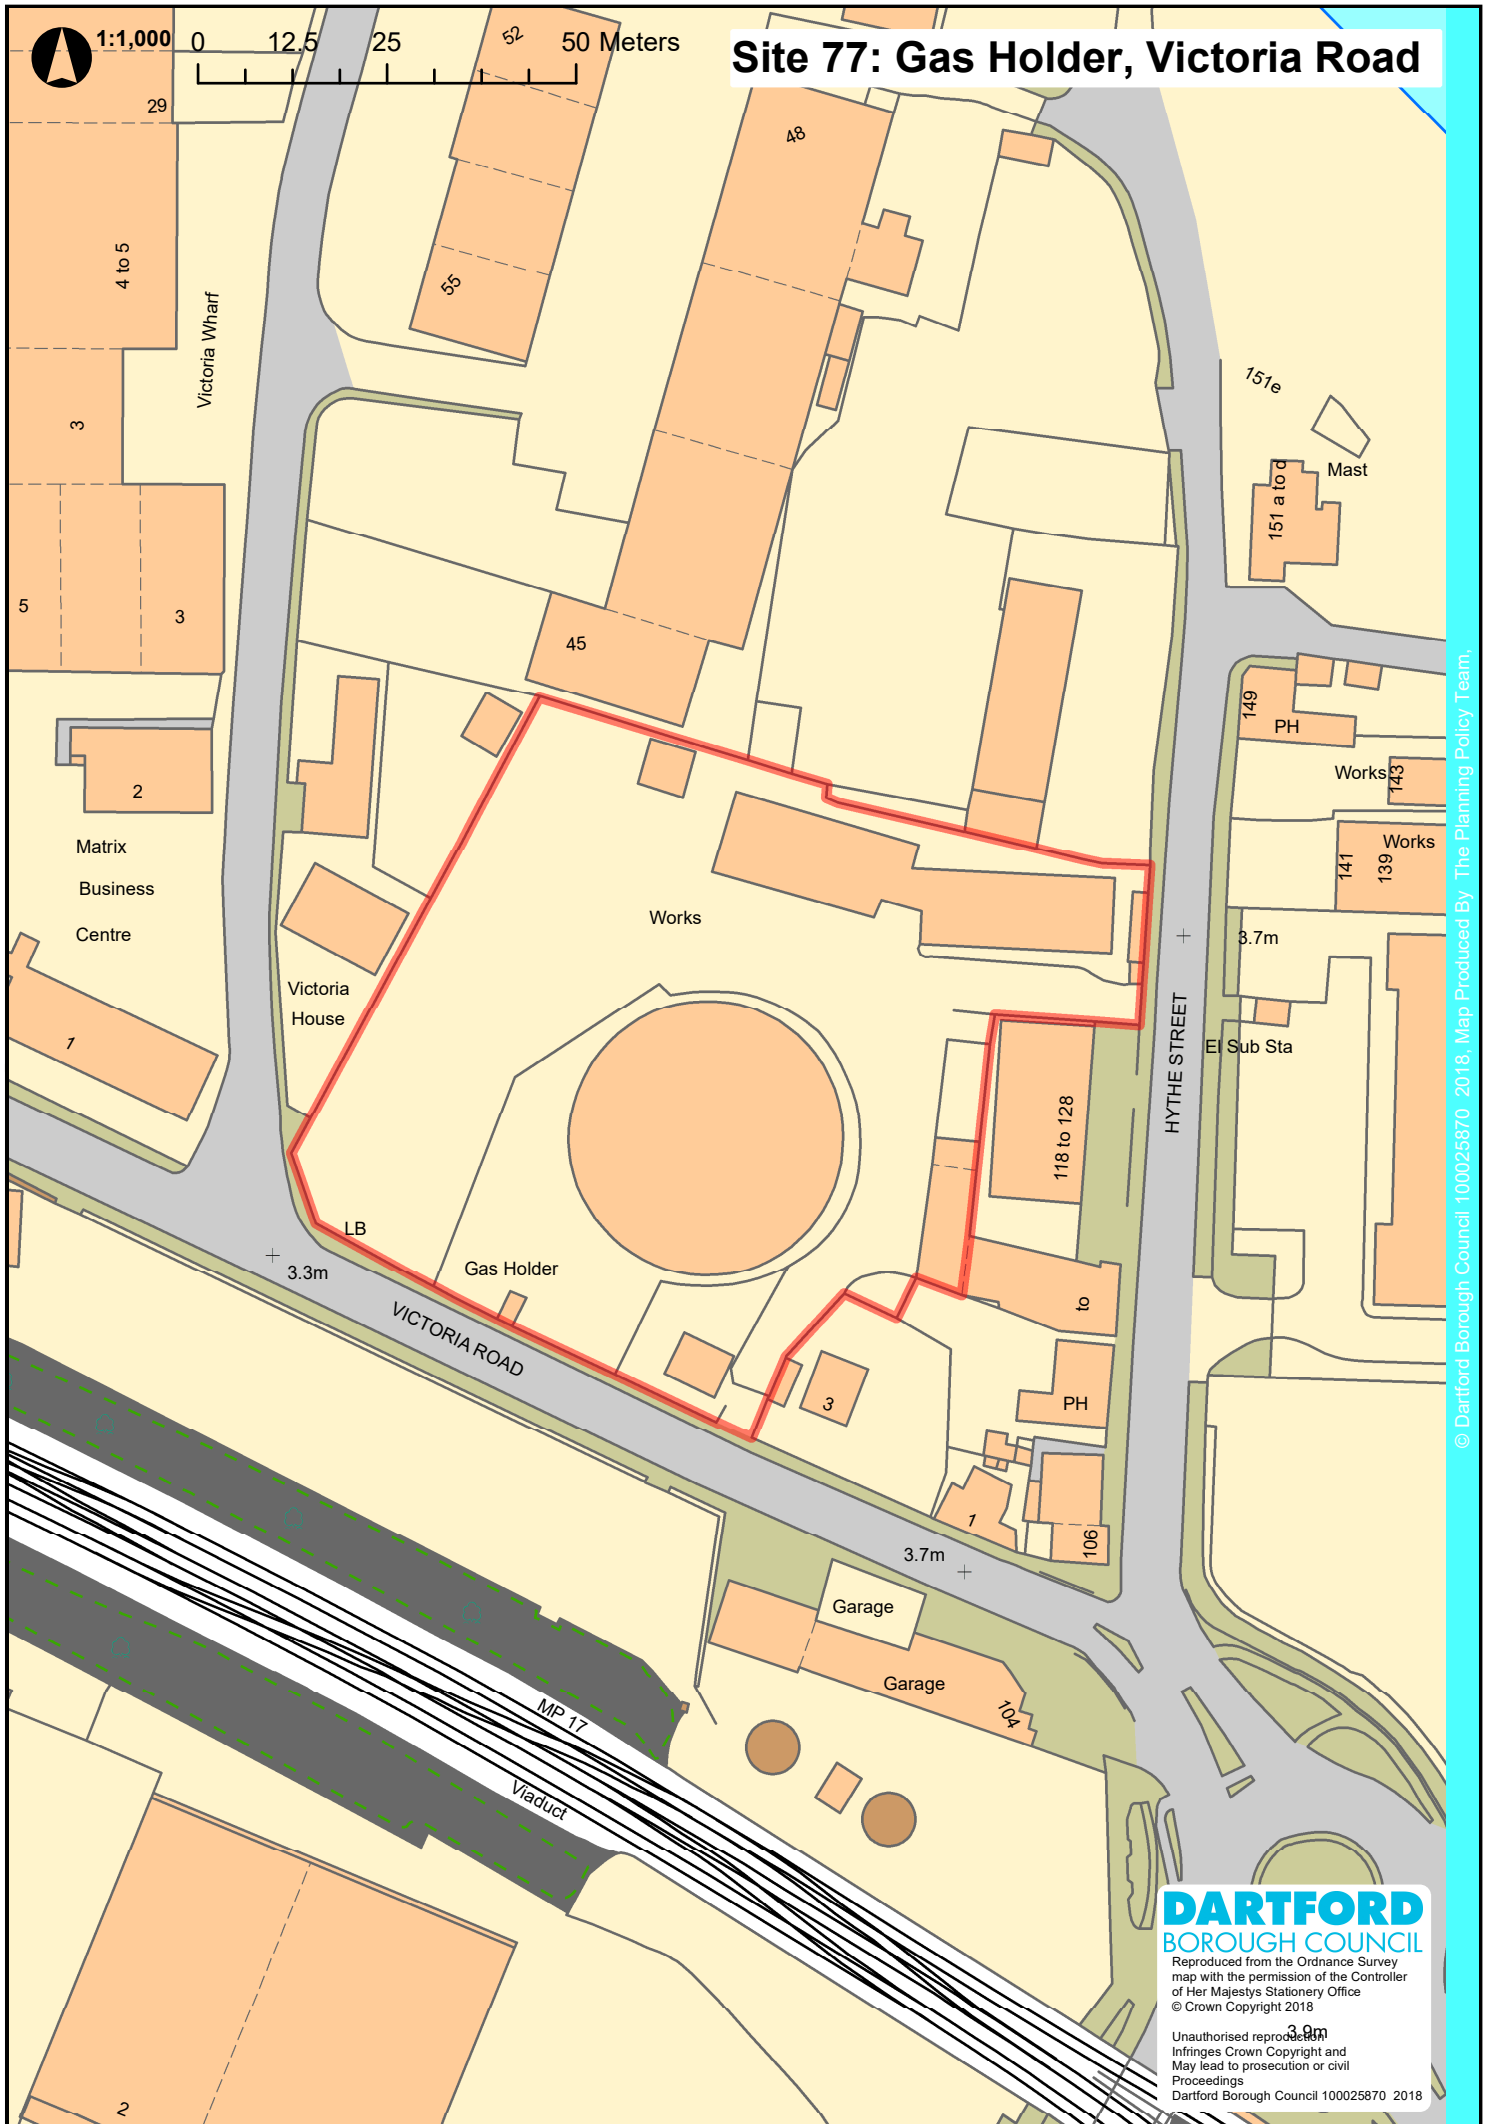

1:1,000

0 12.5 25 50 Meters

Site 77: Gas Holder, Victoria Road

© Dartford Borough Council 100025870 2018. Map Produced By The Planning Policy Team.

DARTFORD
BOROUGH COUNCIL

Reproduced from the Ordnance Survey map with the permission of the Controller of Her Majesty's Stationery Office © Crown Copyright 2018