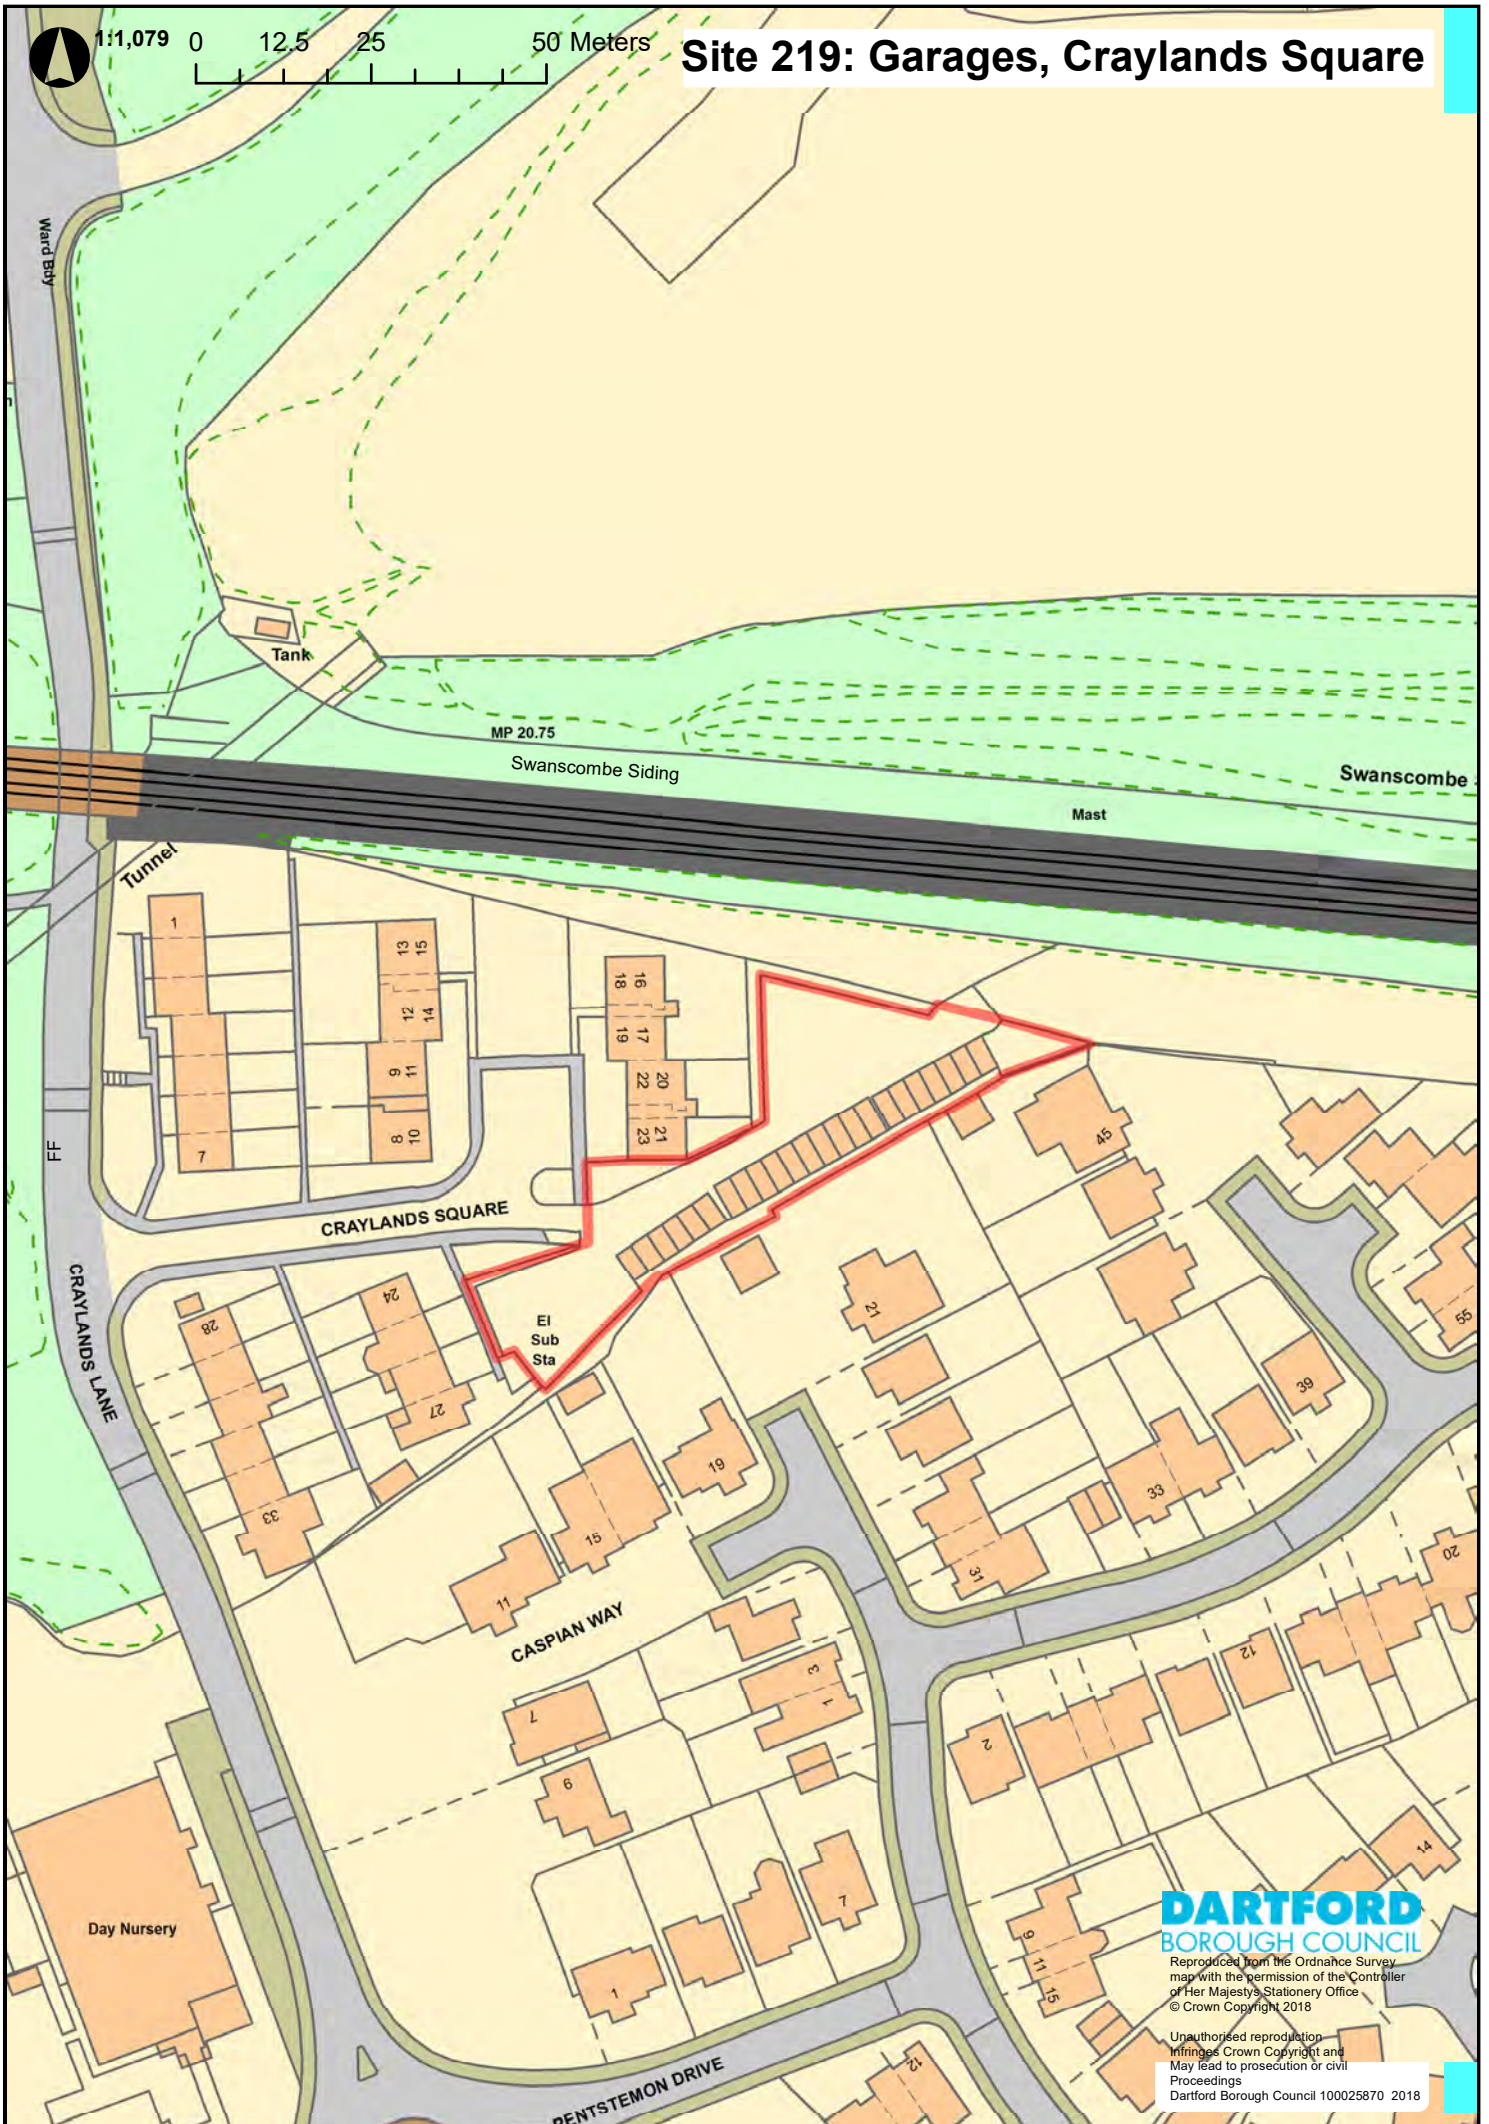

1:1,079 0 12.5 25 50 Meters

Site 219: Garages, Craylands Square

DARTFORD
BOROUGH COUNCIL

Reproduced from the Ordnance Survey map with the permission of the Controller of Her Majesty's Stationary Office © Crown Copyright 2018