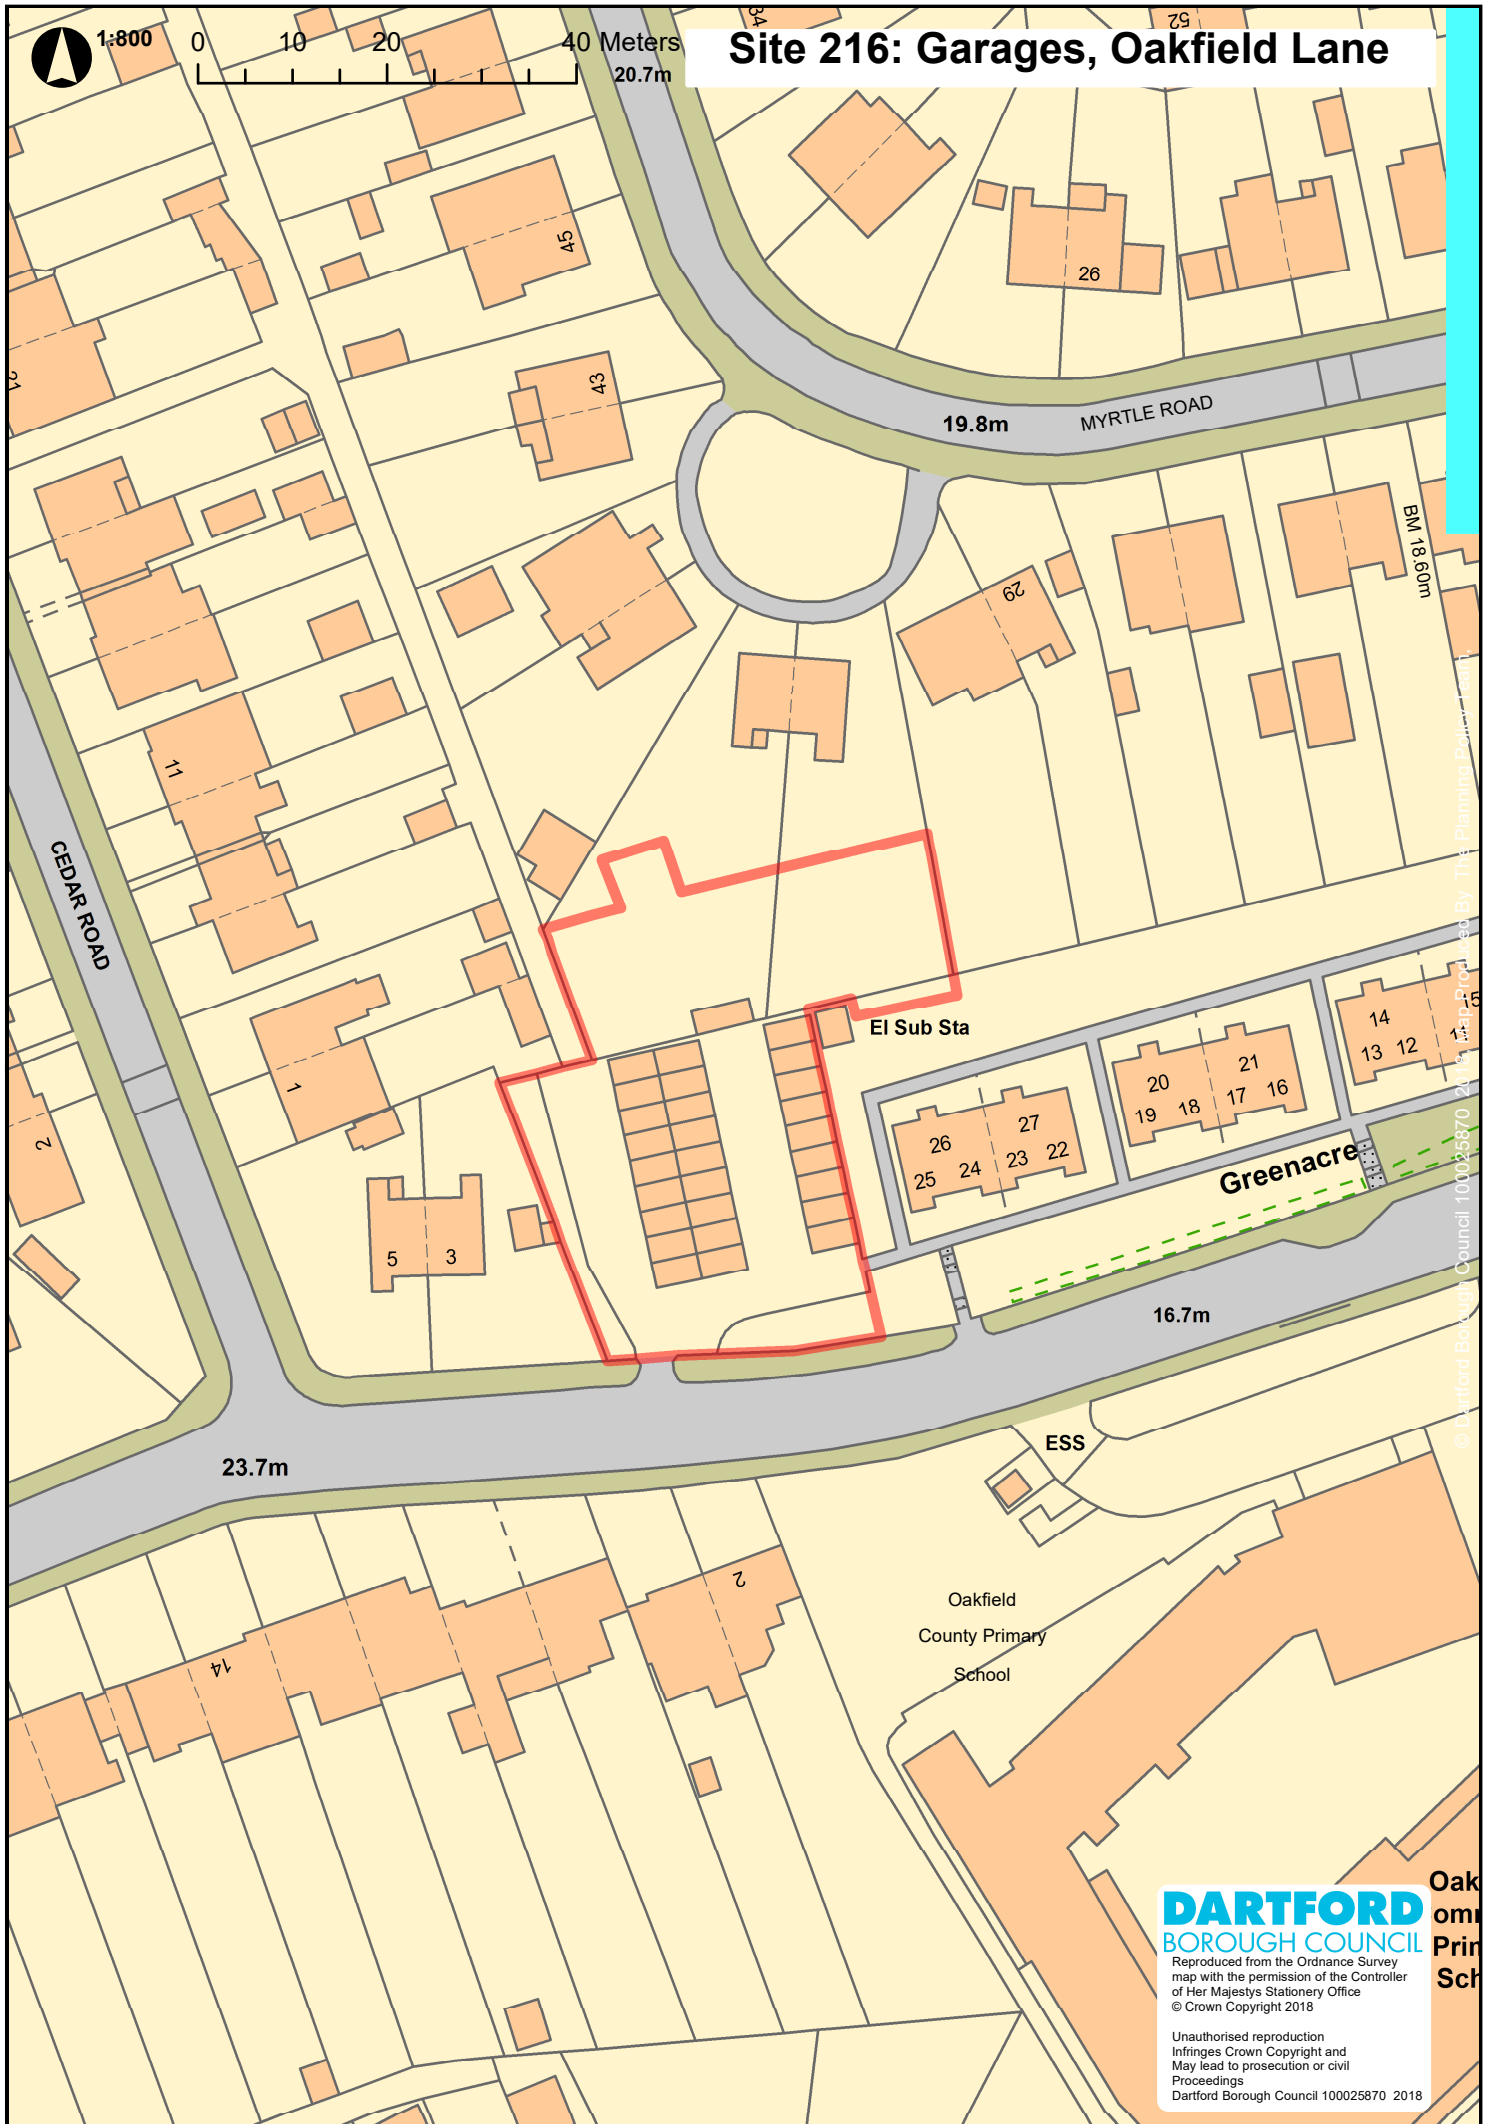

1:800

# Site 216: Garages, Oakfield Lane

© Dartford Borough Council 100025870 2018. Map produced by The Planning Position Ltd

**DARTFORD**  
BOROUGH COUNCIL

Reproduced from the Ordnance Survey map with the permission of the Controller of Her Majesty's Stationery Office © Crown Copyright 2018