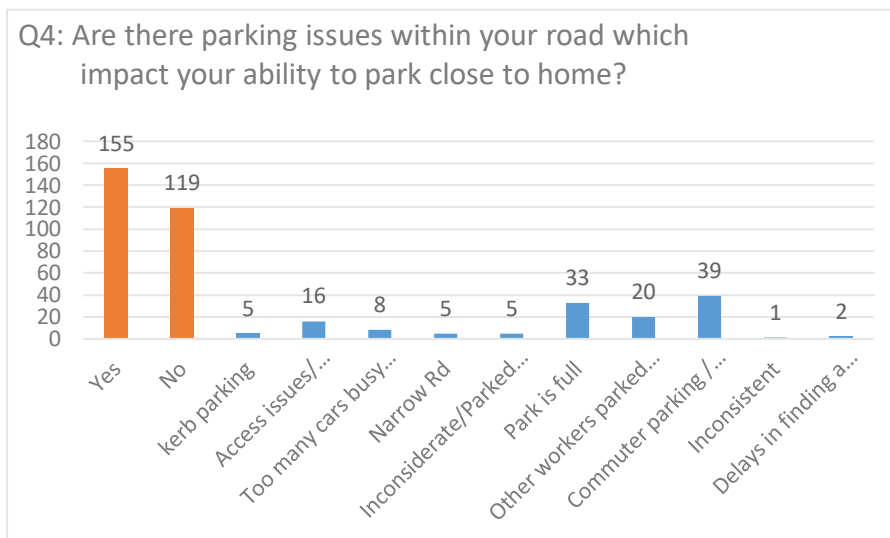

**Below are breakdown of the responses to Survey Questionnaire: Q1 to Q16**

**Dartford Town Centre Parking**  
**Sub Zone 1: West Hill – Town Ward areas**  
**Summary of Informal Consultation Results**  
**Consultation Date – 11 July to 22 August 2022**

**Q3: 1 = Do you have access to off-road parking?**

**Q3: 2= Do you use the off -road parking?**

**Dartford Town Centre Parking**  
**Sub Zone 1: West Hill – Town Ward areas**  
**Summary of Informal Consultation Results**  
**Consultation Date – 11 July to 22 August 2022**