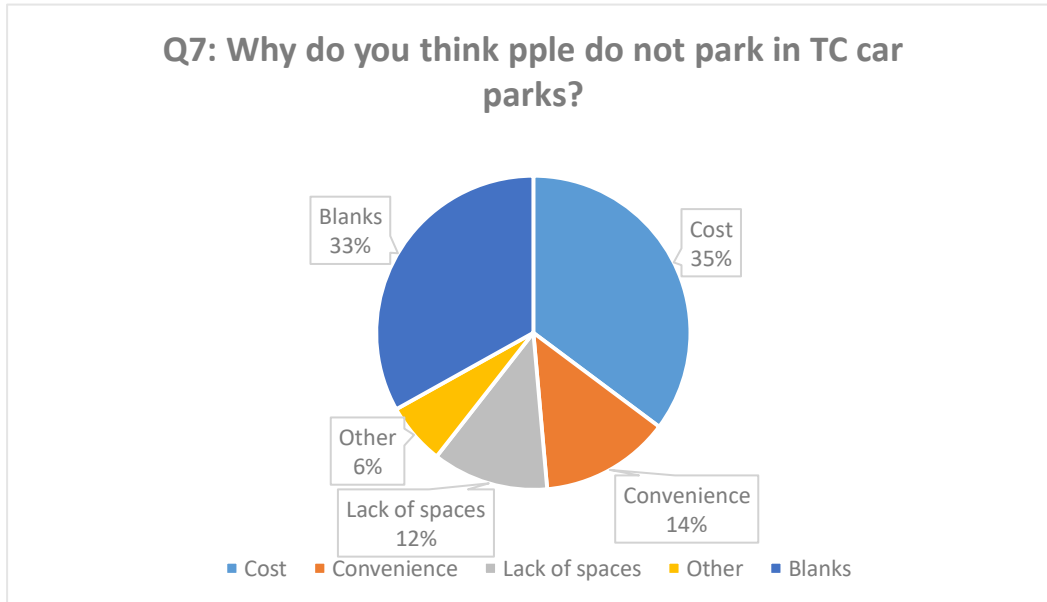

**Dartford Town Centre Parking
Sub Zone 1: West Hill – Town Ward areas
Summary of Informal Consultation Results
Consultation Date – 11 July to 22 August 2022**