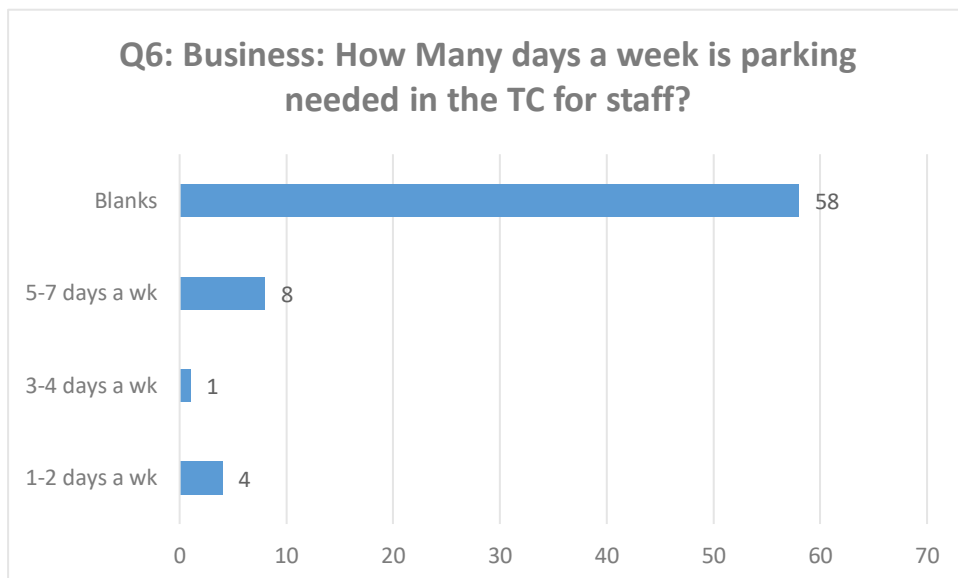

**Below are breakdown of the responses to Survey Questionnaire: Q1 to Q16**

**Dartford Town Centre Parking**  
**Sub Zone 1: West Hill – Town Ward areas**  
**Summary of Informal Consultation Results**  
**Consultation Date – 11 July to 22 August 2022**

**Q3: 1 = Do you have access to off-road parking?**

**Q3: 2= Do you use the off -road parking?**

**Dartford Town Centre Parking**  
**Sub Zone 1: West Hill – Town Ward areas**  
**Summary of Informal Consultation Results**  
**Consultation Date – 11 July to 22 August 2022**

**Dartford Town Centre Parking  
Sub Zone 1: West Hill – Town Ward areas  
Summary of Informal Consultation Results  
Consultation Date – 11 July to 22 August 2022**

**Dartford Town Centre Parking  
Sub Zone 1: West Hill – Town Ward areas  
Summary of Informal Consultation Results  
Consultation Date – 11 July to 22 August 2022**