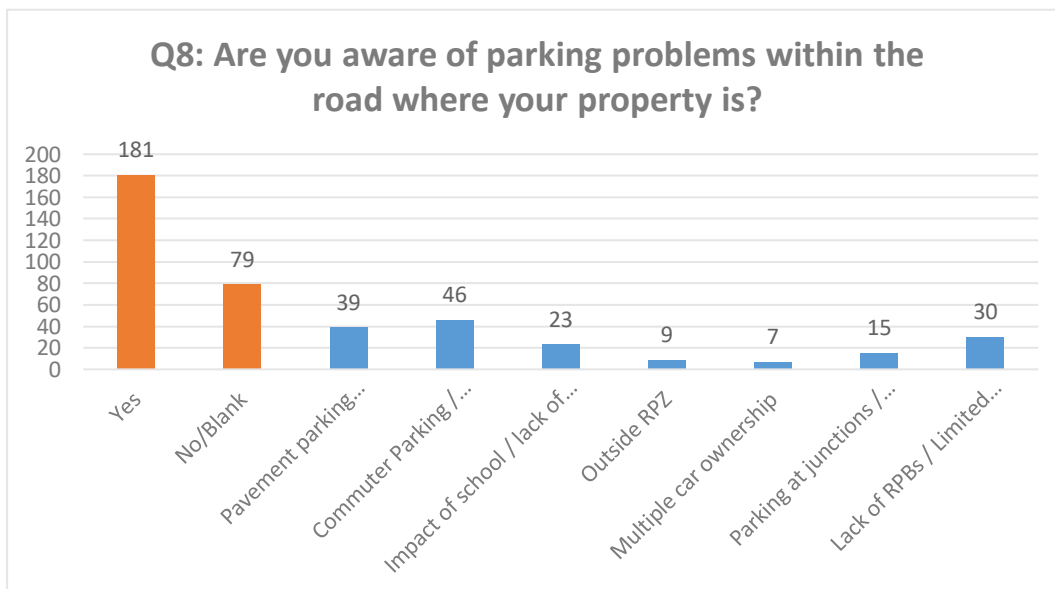

**Q3: 1 = Do you have access to off-road parking?**

**Q3: 2= Do you use the off -road parking?**

**Dartford Town Centre Parking**  
**Sub Zone 1: West Hill – Town Ward areas**  
**Summary of Informal Consultation Results**  
**Consultation Date – 11 July to 22 August 2022**

**Dartford Town Centre Parking  
Sub Zone 1: West Hill – Town Ward areas  
Summary of Informal Consultation Results  
Consultation Date – 11 July to 22 August 2022**

**Dartford Town Centre Parking  
Sub Zone 1: West Hill – Town Ward areas  
Summary of Informal Consultation Results  
Consultation Date – 11 July to 22 August 2022**