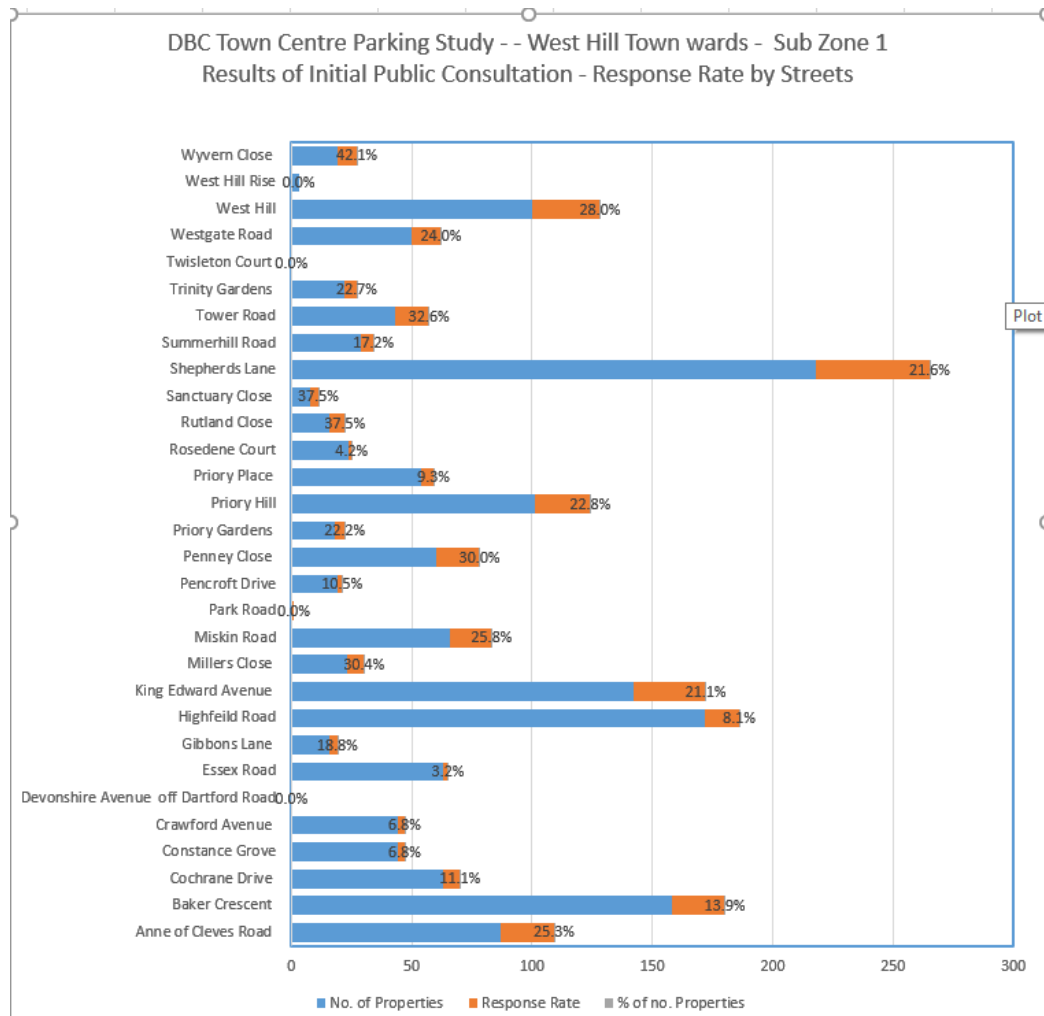

**Dartford Town Centre Parking
Sub Zone 1: West Hill – Town Ward areas
Summary of Informal Consultation Results
Consultation Date – 11 July to 22 August 2022**

Table 1 – Number of Properties Consulted and Responses Received

Total properties consulted		1662	100%
Total no of responses		317	19.1%
Hardcopy Responses		177	55.8%
Online Responses		140	44.2%
Total		317	100.0%
Total Residents		307	96.8%
Total Businesses		9	2.8%
Resident or Business		0	0
No address		1	0.3%
Hardcopy and Online Total		289	100.0%

Chart 1 – Responses by Street – Percentages