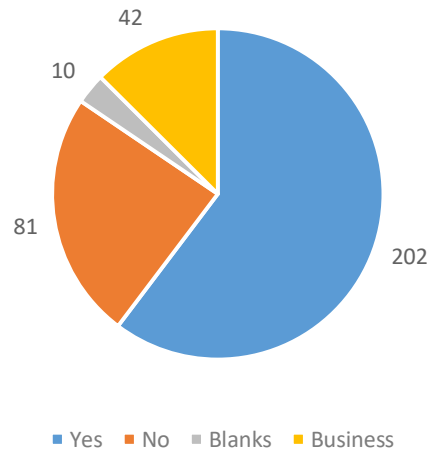

Dartford Town Centre Parking
Sub Zone 1: West Hill – Town Ward areas
Summary of Informal Consultation Results
Consultation Date – 11 July to 22 August 2022

Q3: 1 = Do you have access to off-road parking?