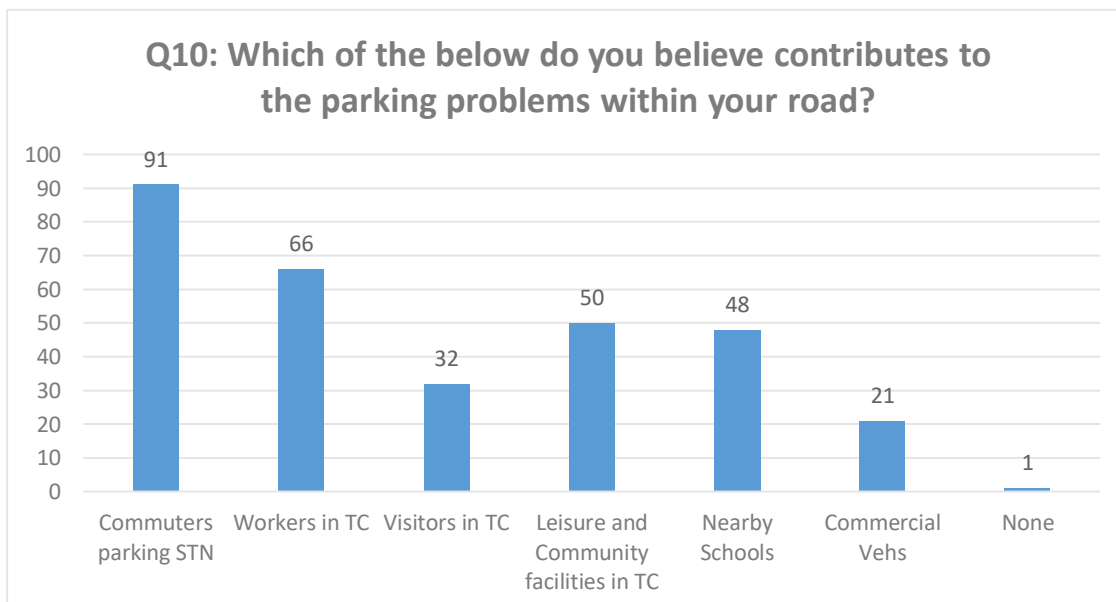

**Dartford Town Centre Parking
Sub Zone 1: West Hill – Town Ward areas
Summary of Informal Consultation Results
Consultation Date – 11 July to 22 August 2022**