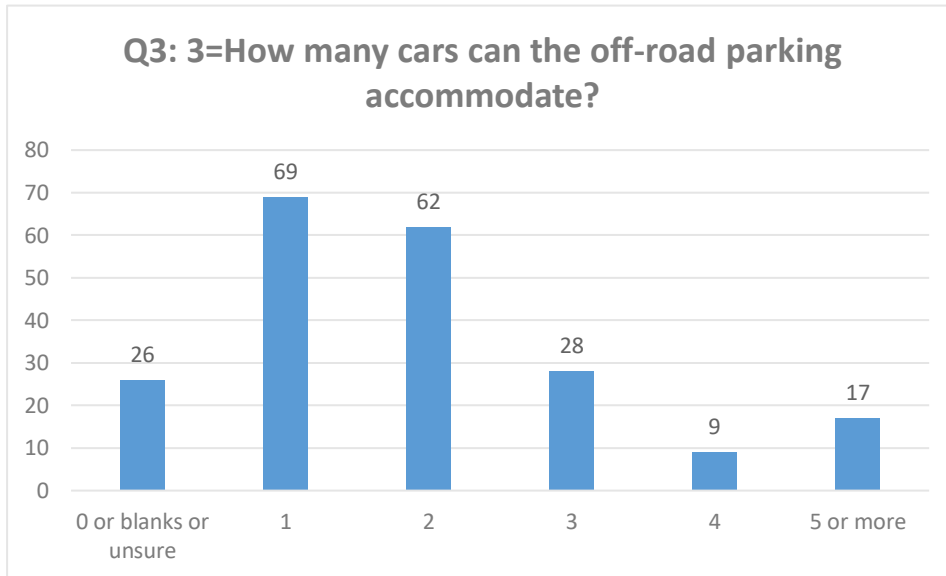

Dartford Town Centre Parking
Sub Zone 1: West Hill – Town Ward areas
Summary of Informal Consultation Results
Consultation Date – 11 July to 22 August 2022