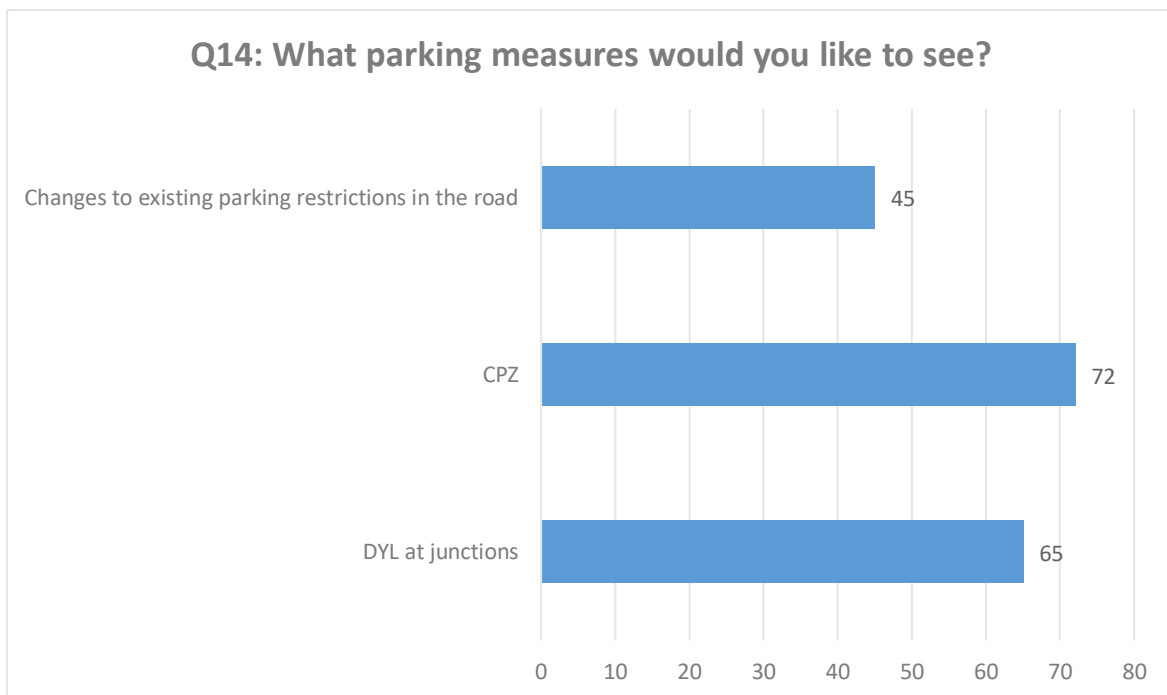

**Dartford Town Centre Parking  
Sub Zone 1: West Hill – Town Ward areas  
Summary of Informal Consultation Results  
Consultation Date – 11 July to 22 August 2022**

**Dartford Town Centre Parking  
Sub Zone 1: West Hill – Town Ward areas  
Summary of Informal Consultation Results  
Consultation Date – 11 July to 22 August 2022**