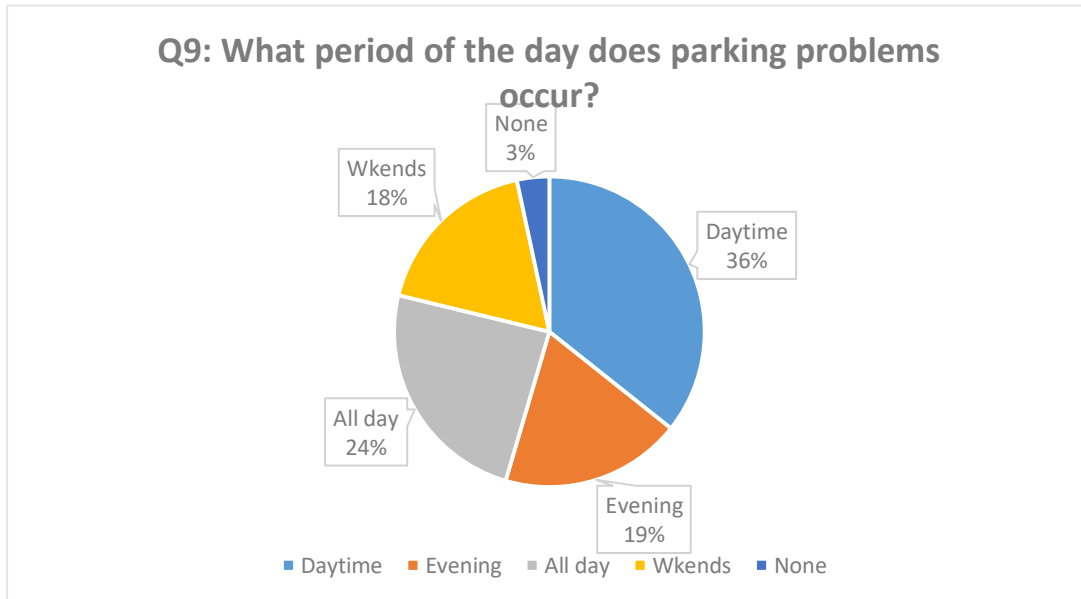

**Dartford Town Centre Parking
Sub Zone 1: West Hill – Town Ward areas
Summary of Informal Consultation Results
Consultation Date – 11 July to 22 August 2022**