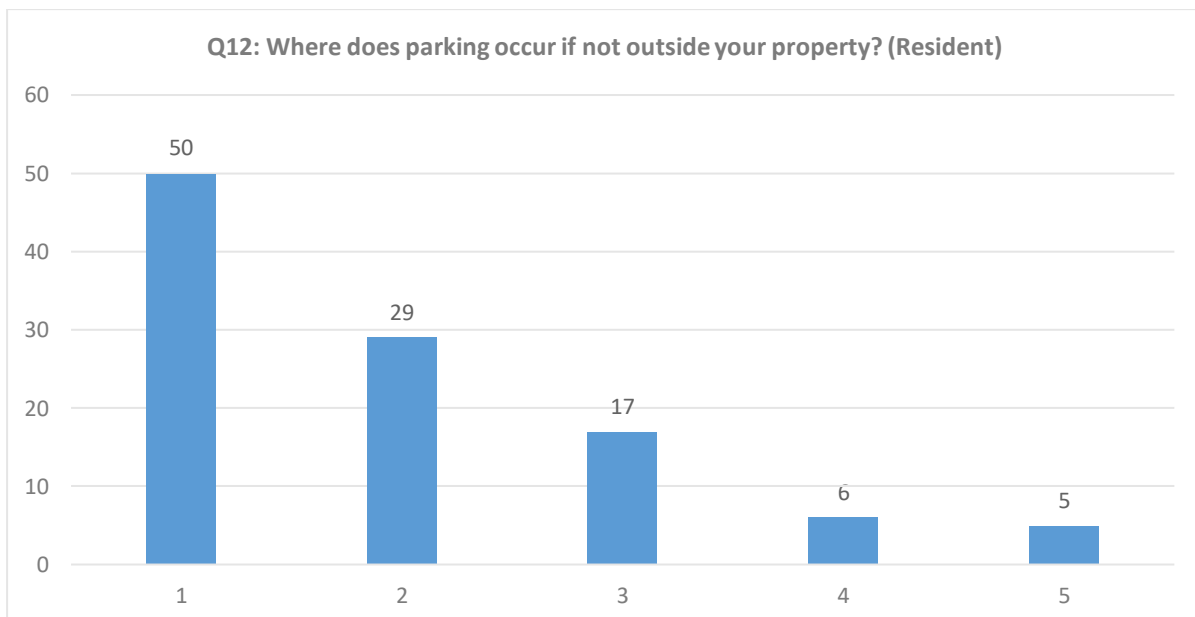

**Dartford Town Centre Parking  
Sub Zone 1: West Hill – Town Ward areas  
Summary of Informal Consultation Results  
Consultation Date – 11 July to 22 August 2022**

**Dartford Town Centre Parking  
Sub Zone 1: West Hill – Town Ward areas  
Summary of Informal Consultation Results  
Consultation Date – 11 July to 22 August 2022**