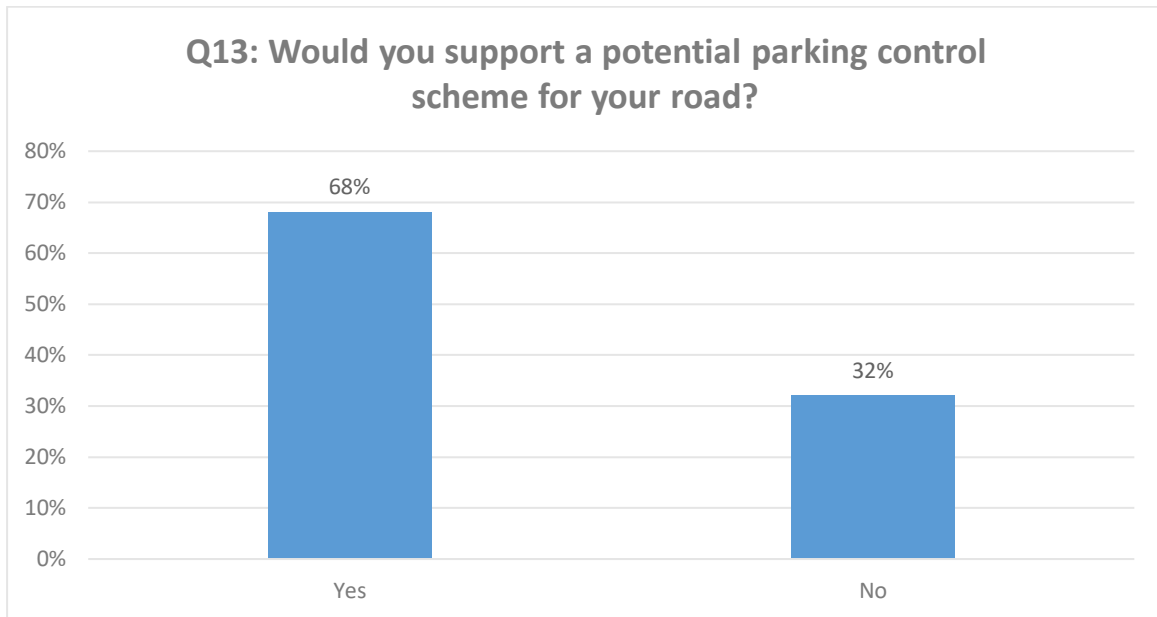

**Dartford Town Centre Parking  
Sub Zone 1: West Hill – Town Ward areas  
Summary of Informal Consultation Results  
Consultation Date – 11 July to 22 August 2022**

**Dartford Town Centre Parking  
Sub Zone 1: West Hill – Town Ward areas  
Summary of Informal Consultation Results  
Consultation Date – 11 July to 22 August 2022**