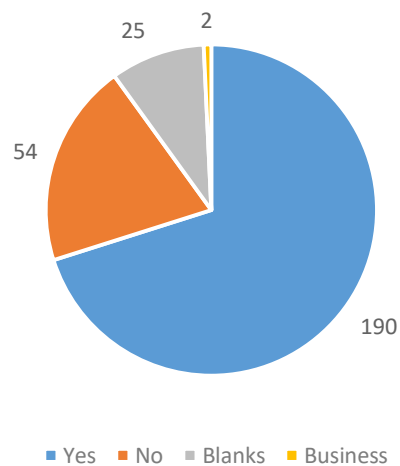

Q3: 2= Do you use the off -road parking?