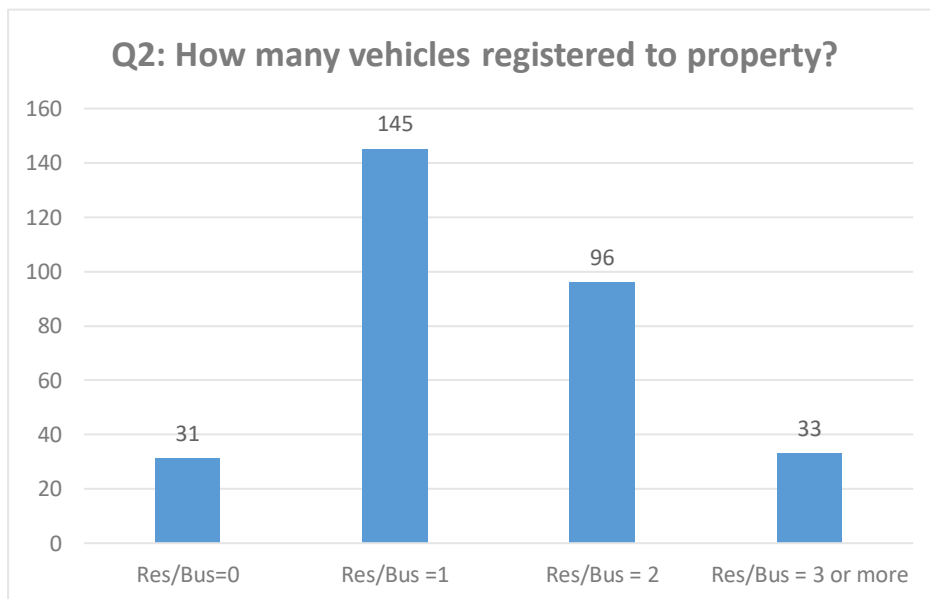

**Dartford Town Centre Parking
Sub Zone 1: West Hill – Town Ward areas
Summary of Informal Consultation Results
Consultation Date – 11 July to 22 August 2022**

Below are breakdown of the responses to Survey Questionnaire: Q1 to Q16