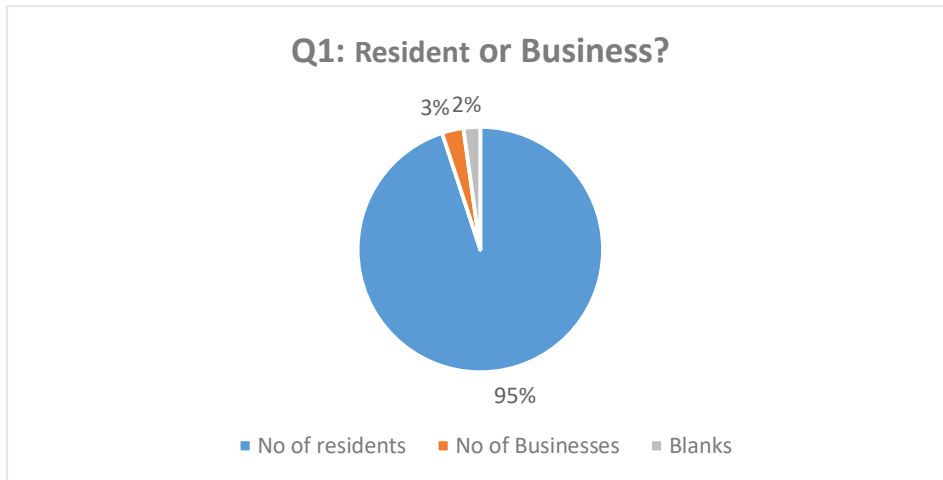

**Dartford Town Centre Parking
Sub Zone 1: West Hill – Town Ward areas
Summary of Informal Consultation Results
Consultation Date – 11 July to 22 August 2022**

Below are breakdown of the responses to Survey Questionnaire: Q1 to Q16