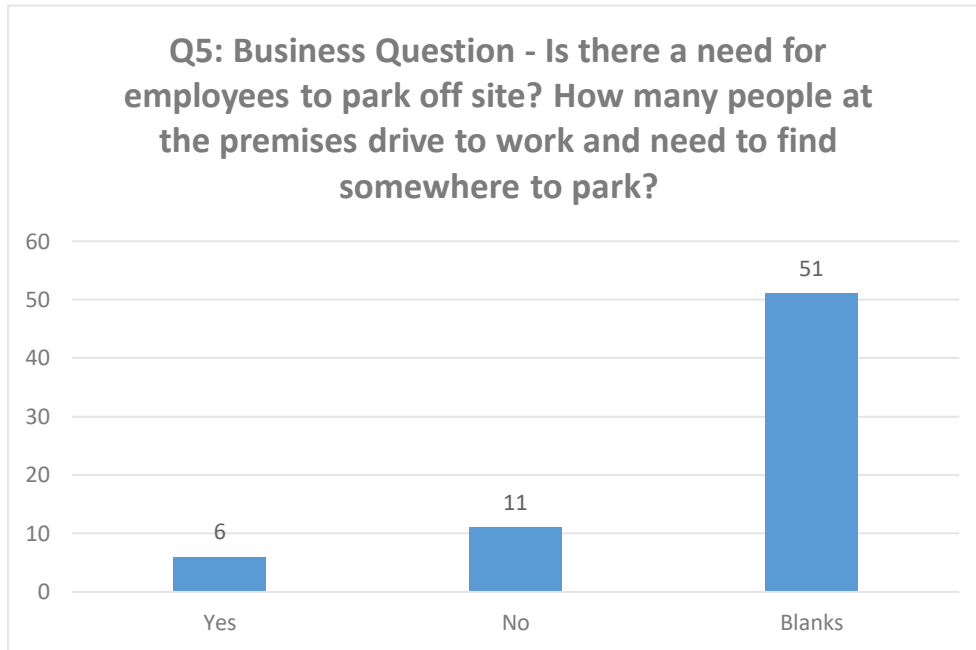

**Dartford Town Centre Parking
Sub Zone 1: West Hill – Town Ward areas
Summary of Informal Consultation Results
Consultation Date – 11 July to 22 August 2022**