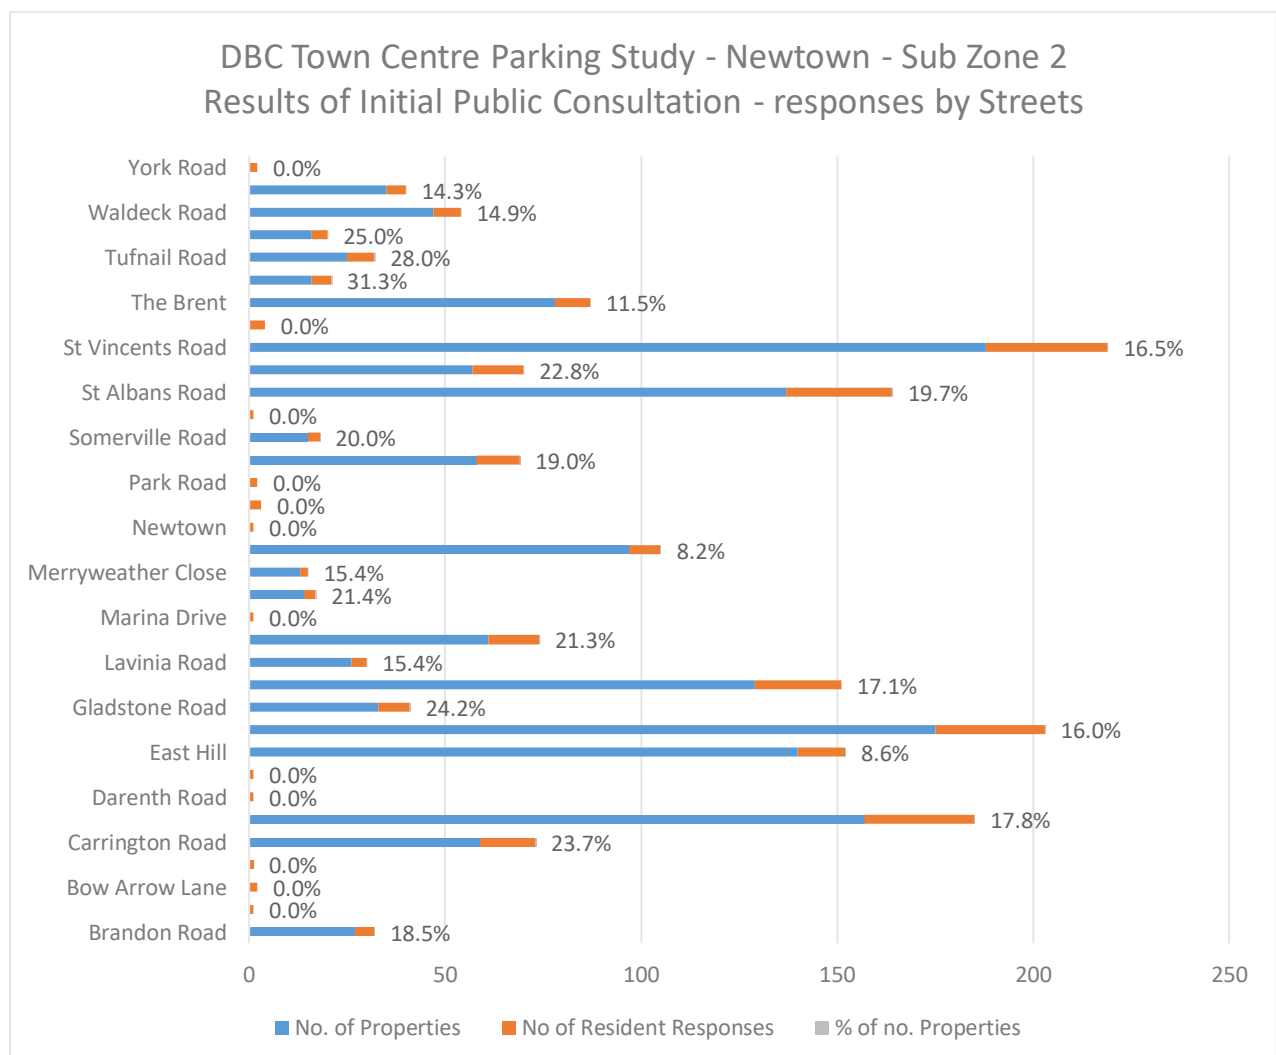

**Dartford Town Centre Parking  
Sub Zone 2: Newtown Ward area: Summary of Informal Consultation Results  
Consultation Date – 17 October to 25 November 2022**

**Table 1 – Number of Properties Consulted and Responses Received**

<b>Total properties consulted</b>			<b>1746</b>	<b>100%</b>
<b>Total no of responses</b>			<b>289</b>	<b>16.6%</b>
<b>Hardcopy Responses</b>			<b>171</b>	<b>59.2%</b>
<b>Online Responses</b>			<b>118</b>	<b>40.8%</b>
<b>Total</b>			<b>289</b>	<b>100.0%</b>
<b>Total Residents</b>			<b>280</b>	<b>96.9%</b>
<b>Total Businesses</b>			<b>9</b>	<b>3.1%</b>
<b>Resident or Business</b>			<b>0</b>	<b>0</b>
<b>No address</b>			<b>0</b>	<b>0.0%</b>
<b>Hardcopy and Online Total</b>			<b>289</b>	<b>100.0%</b>

**Chart 1 – Responses by Street - Percentages**

**Dartford Town Centre Parking  
Sub Zone 2: Newtown Ward area: Summary of Informal Consultation Results  
Consultation Date – 17 October to 25 November 2022**