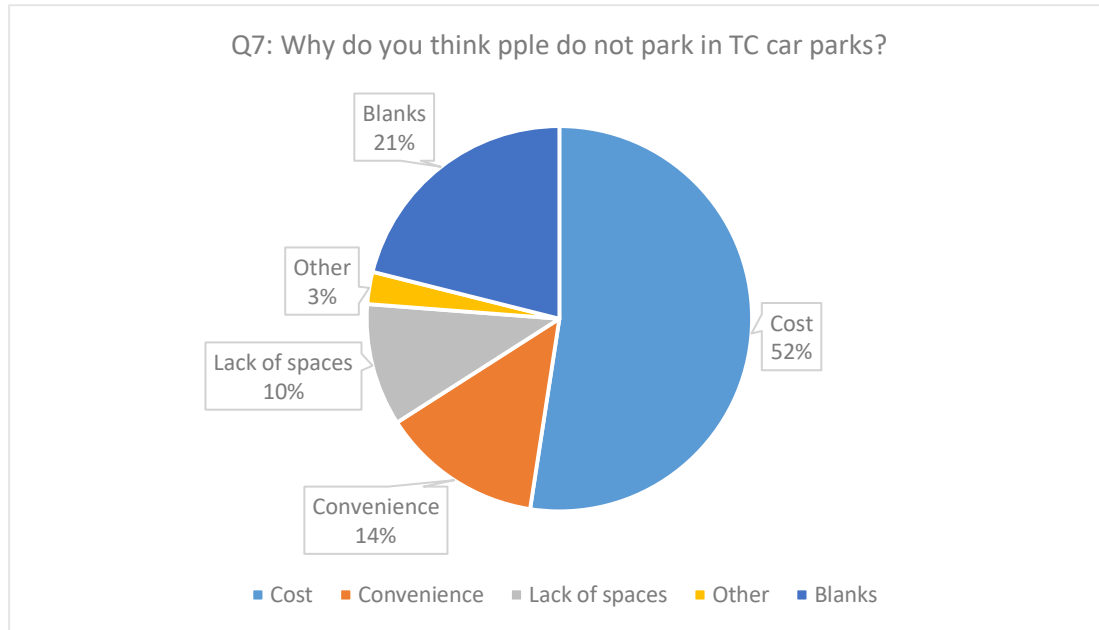

Dartford Town Centre Parking
Sub Zone 2: Newtown Ward area: Summary of Informal Consultation Results
Consultation Date – 17 October to 25 November 2022