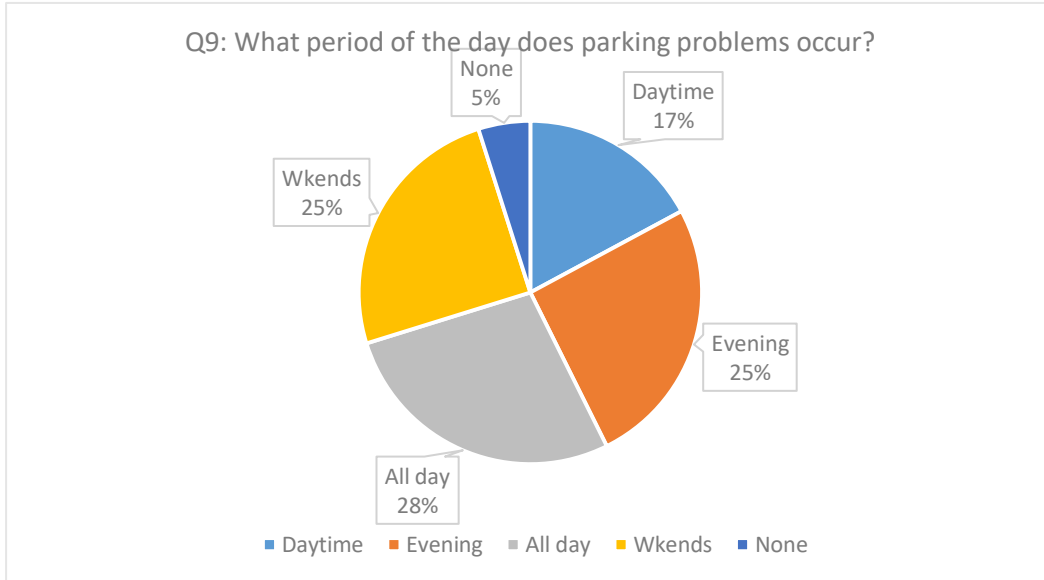

**Dartford Town Centre Parking**  
**Sub Zone 2: Newtown Ward area: Summary of Informal Consultation Results**  
**Consultation Date – 17 October to 25 November 2022**

**Dartford Town Centre Parking**  
**Sub Zone 2: Newtown Ward area: Summary of Informal Consultation Results**  
**Consultation Date – 17 October to 25 November 2022**