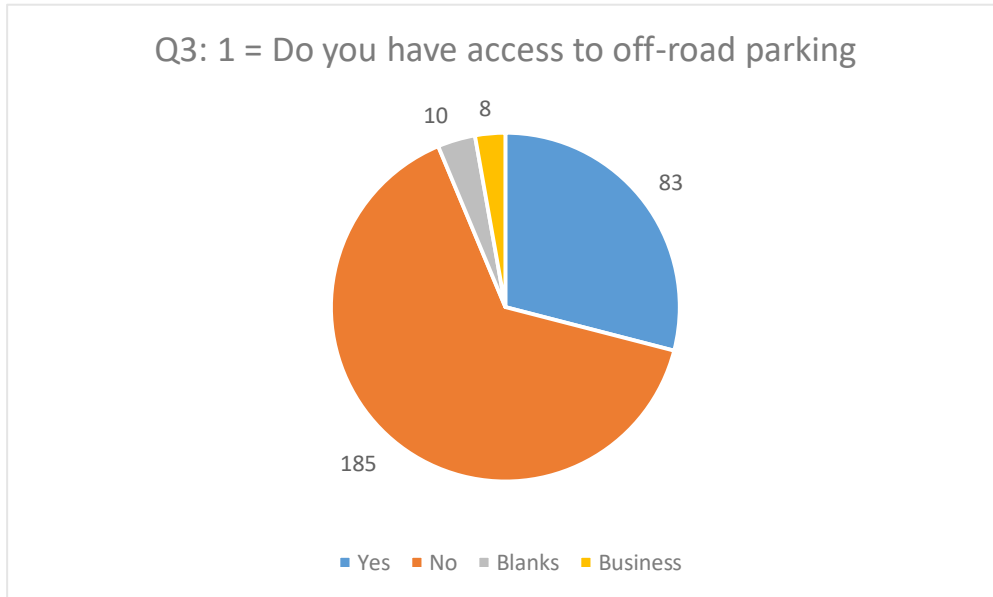

**Chart 1 – Responses by Street - Percentages**

**Dartford Town Centre Parking  
Sub Zone 2: Newtown Ward area: Summary of Informal Consultation Results  
Consultation Date – 17 October to 25 November 2022**

**Below are breakdown of the responses to Survey Questionnaire: Q1 to Q16**

**Dartford Town Centre Parking**  
**Sub Zone 2: Newtown Ward area: Summary of Informal Consultation Results**  
**Consultation Date – 17 October to 25 November 2022**