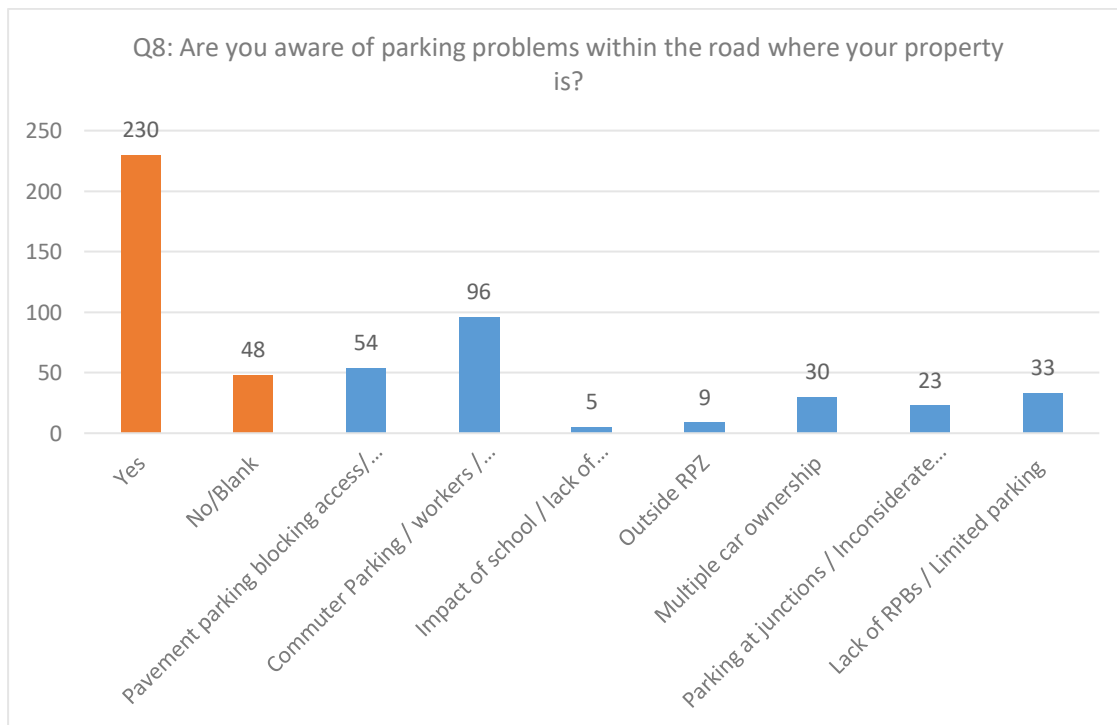

Dartford Town Centre Parking
Sub Zone 2: Newtown Ward area: Summary of Informal Consultation Results
Consultation Date – 17 October to 25 November 2022

Dartford Town Centre Parking
Sub Zone 2: Newtown Ward area: Summary of Informal Consultation Results
Consultation Date – 17 October to 25 November 2022