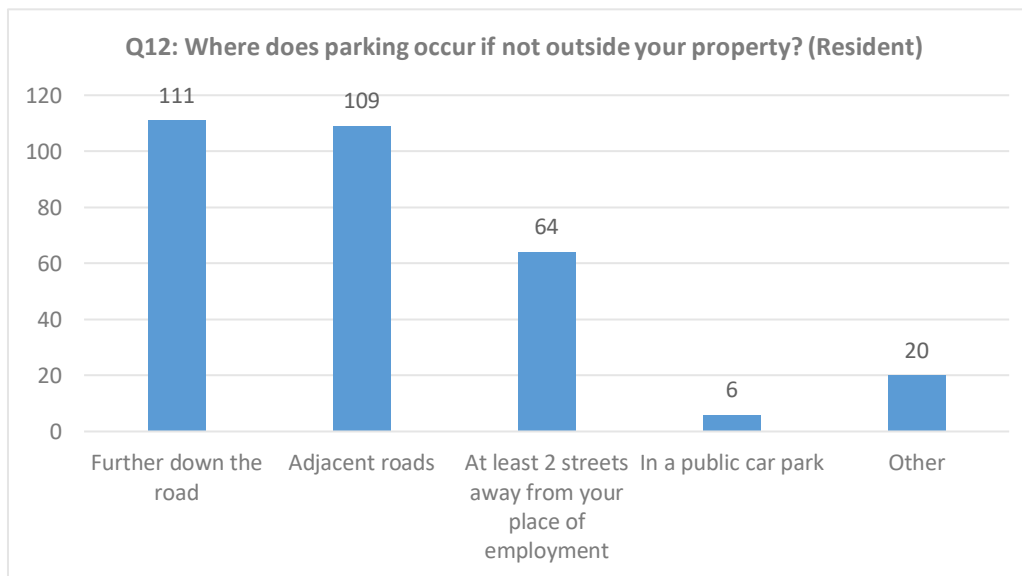

Dartford Town Centre Parking
Sub Zone 2: Newtown Ward area: Summary of Informal Consultation Results
Consultation Date – 17 October to 25 November 2022

Dartford Town Centre Parking
Sub Zone 2: Newtown Ward area: Summary of Informal Consultation Results
Consultation Date – 17 October to 25 November 2022

Dartford Town Centre Parking
Sub Zone 2: Newtown Ward area: Summary of Informal Consultation Results
Consultation Date – 17 October to 25 November 2022

**Dartford Town Centre Parking
Sub Zone 2: Newtown Ward area: Summary of Informal Consultation Results
Consultation Date – 17 October to 25 November 2022**