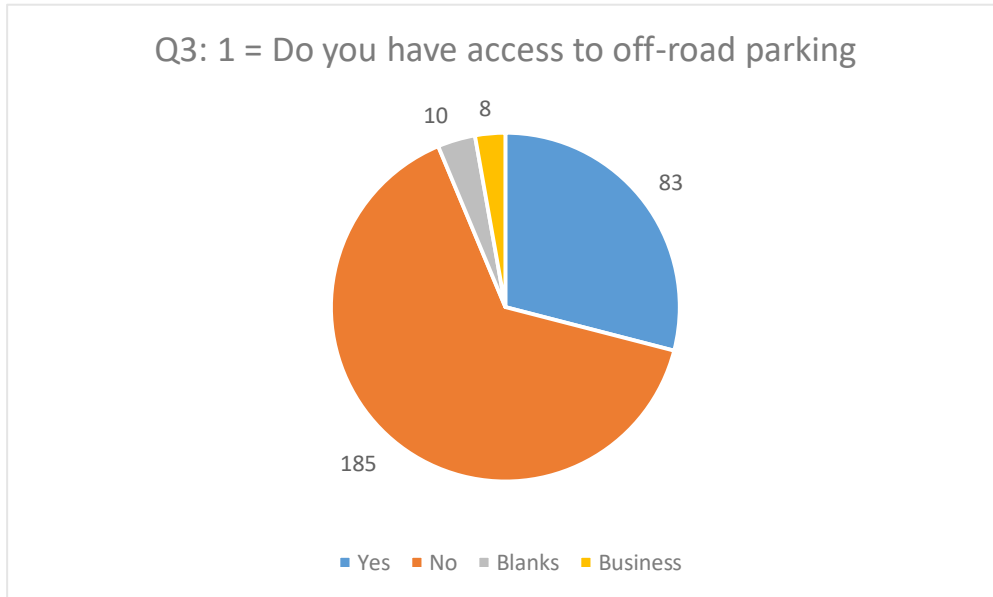

Chart 1 – Responses by Street - Percentages

**Dartford Town Centre Parking
Sub Zone 2: Newtown Ward area: Summary of Informal Consultation Results
Consultation Date – 17 October to 25 November 2022**

Below are breakdown of the responses to Survey Questionnaire: Q1 to Q16

Dartford Town Centre Parking
Sub Zone 2: Newtown Ward area: Summary of Informal Consultation Results
Consultation Date – 17 October to 25 November 2022

Dartford Town Centre Parking
Sub Zone 2: Newtown Ward area: Summary of Informal Consultation Results
Consultation Date – 17 October to 25 November 2022