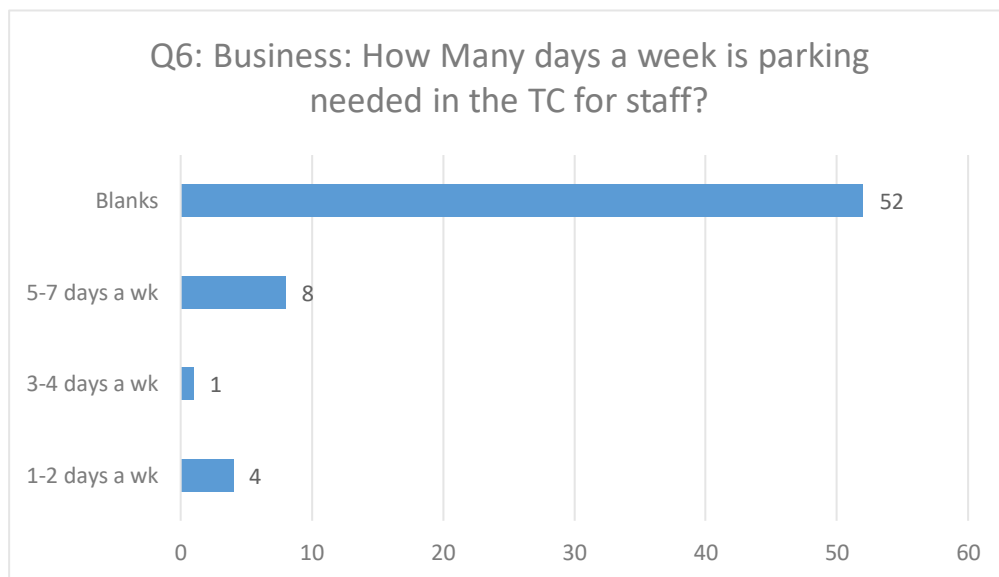

Dartford Town Centre Parking
Sub Zone 2: Newtown Ward area: Summary of Informal Consultation Results
Consultation Date – 17 October to 25 November 2022