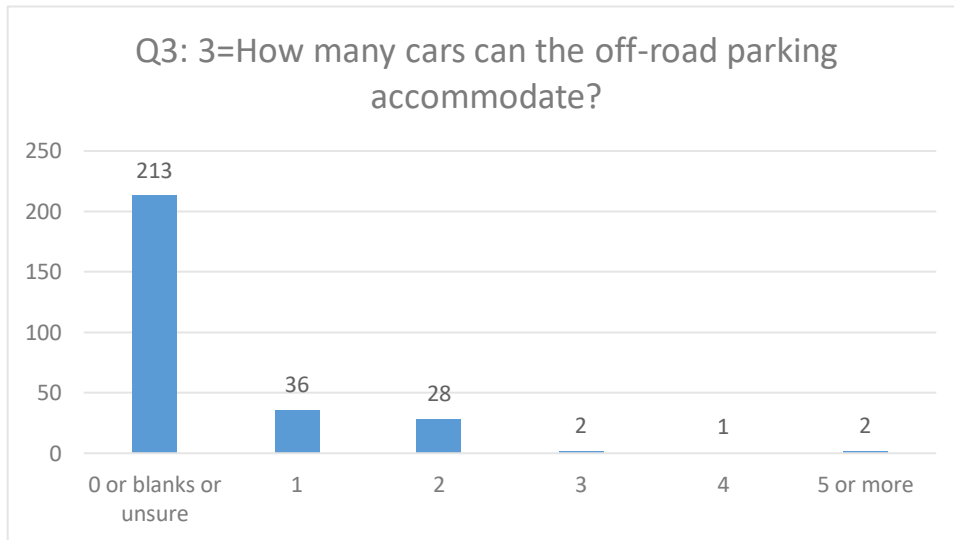

Dartford Town Centre Parking
Sub Zone 2: Newtown Ward area: Summary of Informal Consultation Results
Consultation Date – 17 October to 25 November 2022