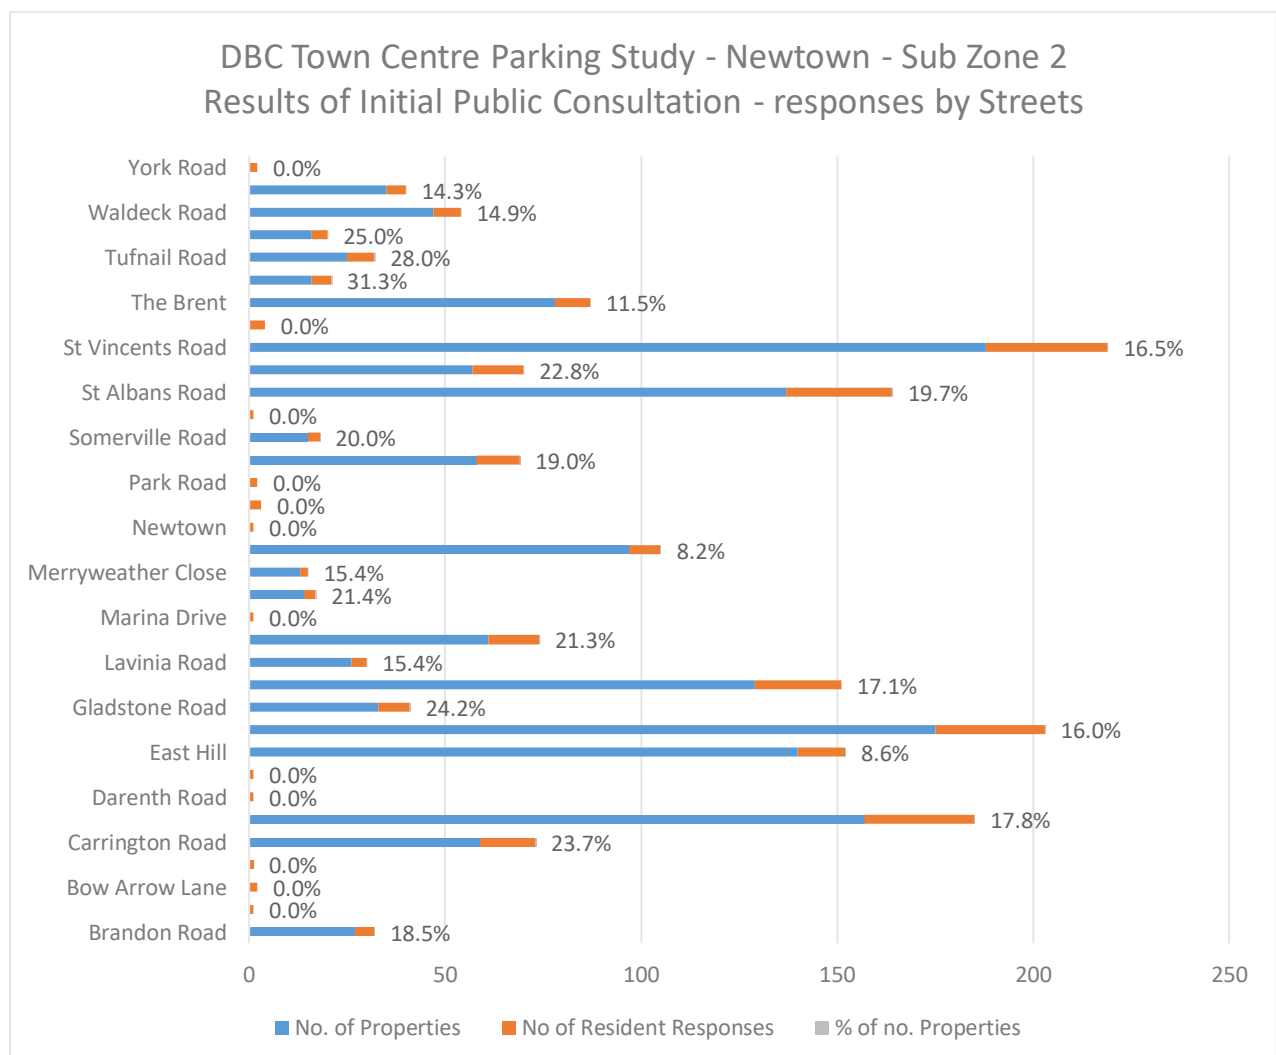

**Dartford Town Centre Parking
Sub Zone 2: Newtown Ward area: Summary of Informal Consultation Results
Consultation Date – 17 October to 25 November 2022**

Table 1 – Number of Properties Consulted and Responses Received

Total properties consulted			1746	100%
Total no of responses			289	16.6%
Hardcopy Responses			171	59.2%
Online Responses			118	40.8%
Total			289	100.0%
Total Residents			280	96.9%
Total Businesses			9	3.1%
Resident or Business			0	0
No address			0	0.0%
Hardcopy and Online Total			289	100.0%

Chart 1 – Responses by Street - Percentages

**Dartford Town Centre Parking
Sub Zone 2: Newtown Ward area: Summary of Informal Consultation Results
Consultation Date – 17 October to 25 November 2022**

Below are breakdown of the responses to Survey Questionnaire: Q1 to Q16