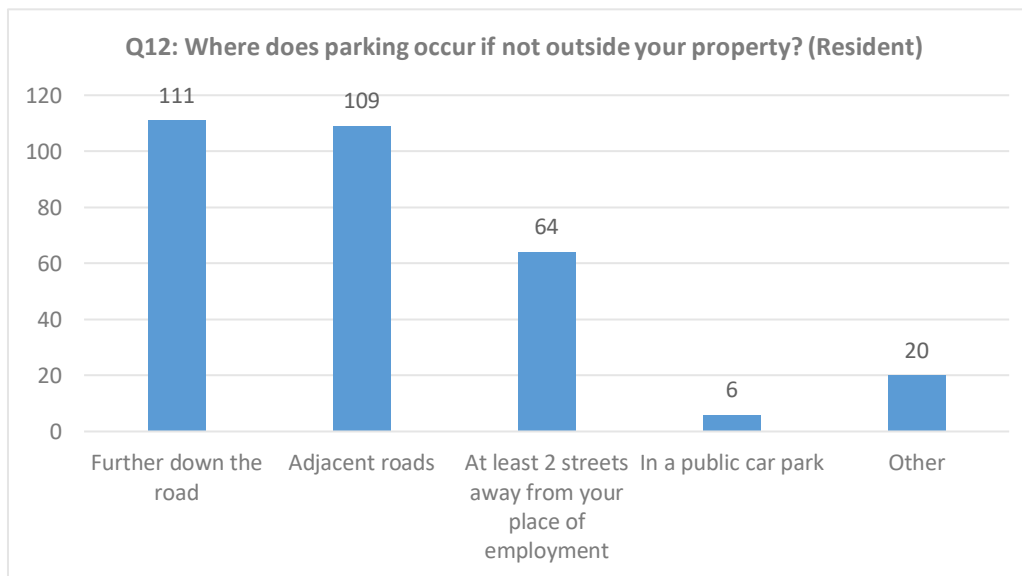

**Dartford Town Centre Parking**  
**Sub Zone 2: Newtown Ward area: Summary of Informal Consultation Results**  
**Consultation Date – 17 October to 25 November 2022**

**Dartford Town Centre Parking**  
**Sub Zone 2: Newtown Ward area: Summary of Informal Consultation Results**  
**Consultation Date – 17 October to 25 November 2022**