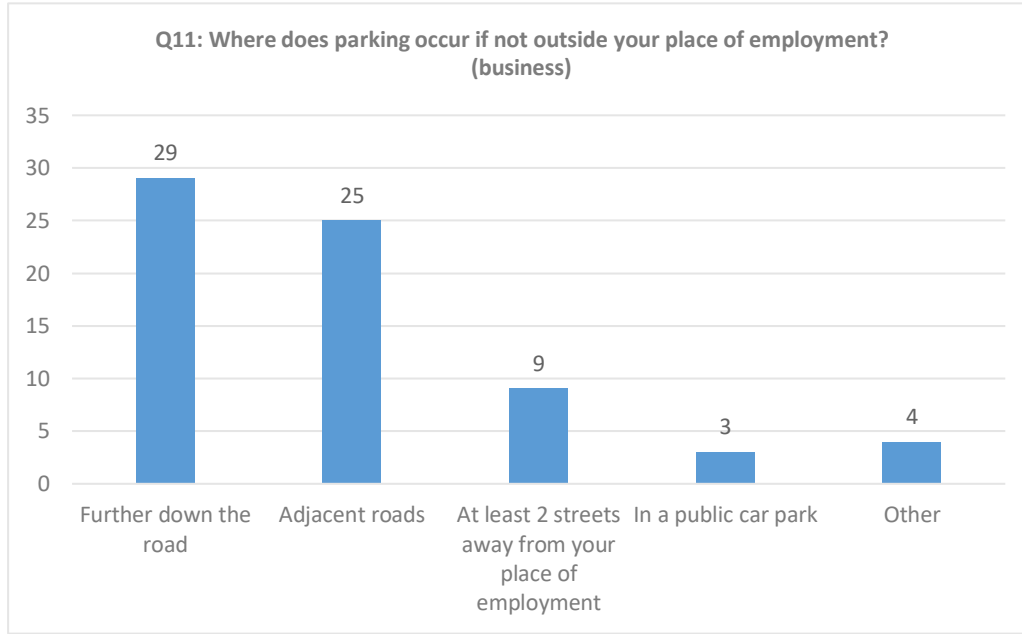

**Dartford Town Centre Parking**  
**Sub Zone 2: Newtown Ward area: Summary of Informal Consultation Results**  
**Consultation Date – 17 October to 25 November 2022**

**Dartford Town Centre Parking**  
**Sub Zone 2: Newtown Ward area: Summary of Informal Consultation Results**  
**Consultation Date – 17 October to 25 November 2022**