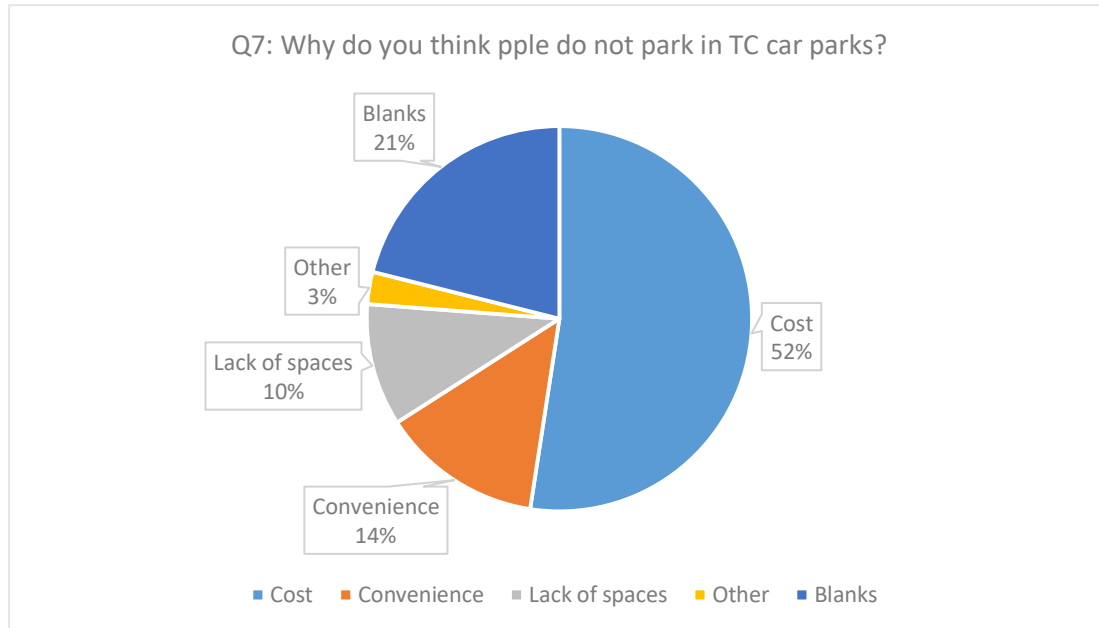

Dartford Town Centre Parking
Sub Zone 2: Newtown Ward area: Summary of Informal Consultation Results
Consultation Date – 17 October to 25 November 2022