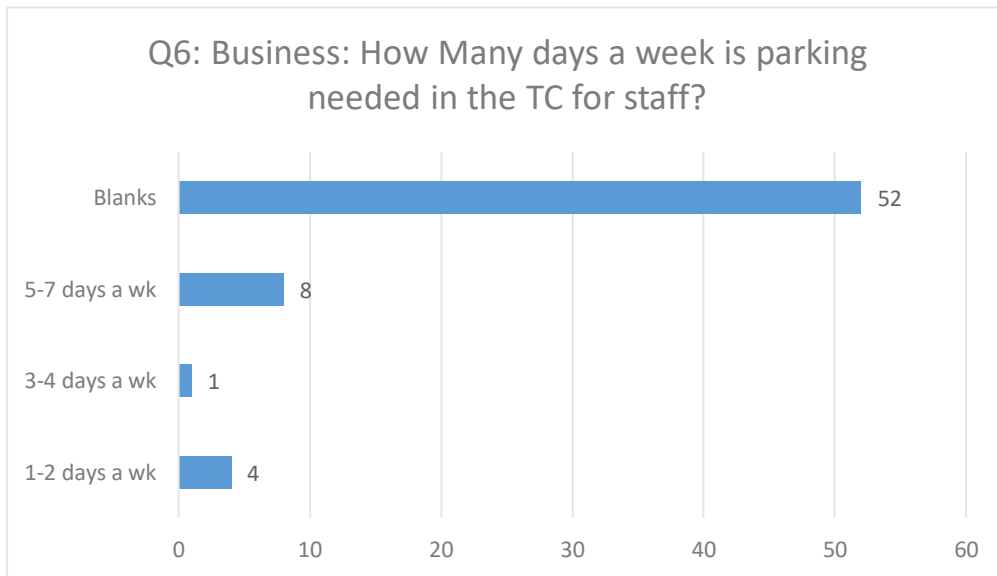

**Chart 1 – Responses by Street - Percentages**

**Dartford Town Centre Parking  
Sub Zone 2: Newtown Ward area: Summary of Informal Consultation Results  
Consultation Date – 17 October to 25 November 2022**

**Below are breakdown of the responses to Survey Questionnaire: Q1 to Q16**

**Dartford Town Centre Parking**  
**Sub Zone 2: Newtown Ward area: Summary of Informal Consultation Results**  
**Consultation Date – 17 October to 25 November 2022**

**Dartford Town Centre Parking**  
**Sub Zone 2: Newtown Ward area: Summary of Informal Consultation Results**  
**Consultation Date – 17 October to 25 November 2022**

**Dartford Town Centre Parking**  
**Sub Zone 2: Newtown Ward area: Summary of Informal Consultation Results**  
**Consultation Date – 17 October to 25 November 2022**