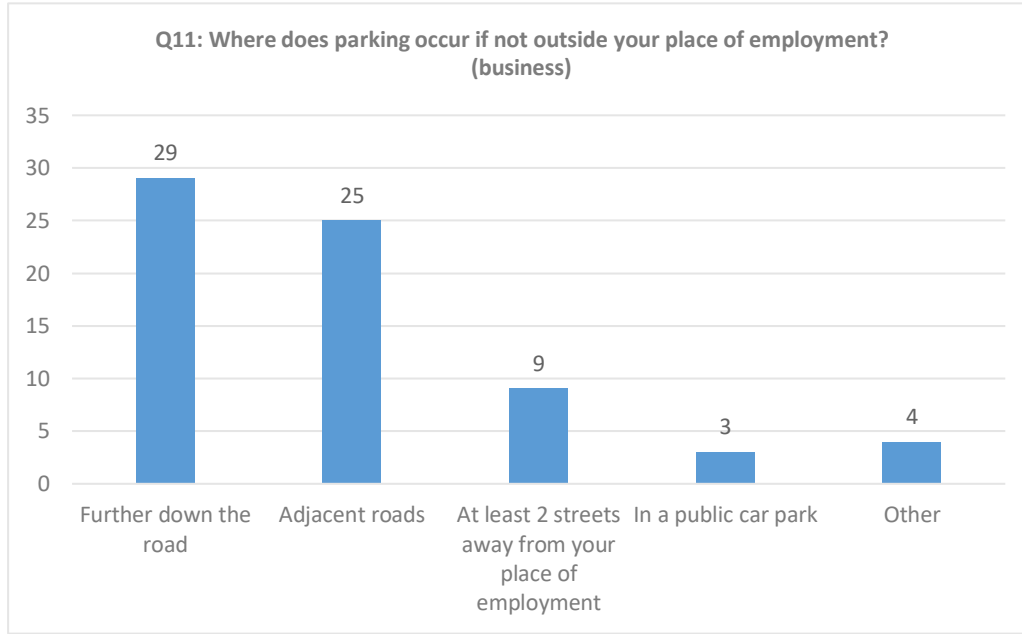

Dartford Town Centre Parking
Sub Zone 2: Newtown Ward area: Summary of Informal Consultation Results
Consultation Date – 17 October to 25 November 2022

Dartford Town Centre Parking
Sub Zone 2: Newtown Ward area: Summary of Informal Consultation Results
Consultation Date – 17 October to 25 November 2022

Dartford Town Centre Parking
Sub Zone 2: Newtown Ward area: Summary of Informal Consultation Results
Consultation Date – 17 October to 25 November 2022

**Dartford Town Centre Parking
Sub Zone 2: Newtown Ward area: Summary of Informal Consultation Results
Consultation Date – 17 October to 25 November 2022**