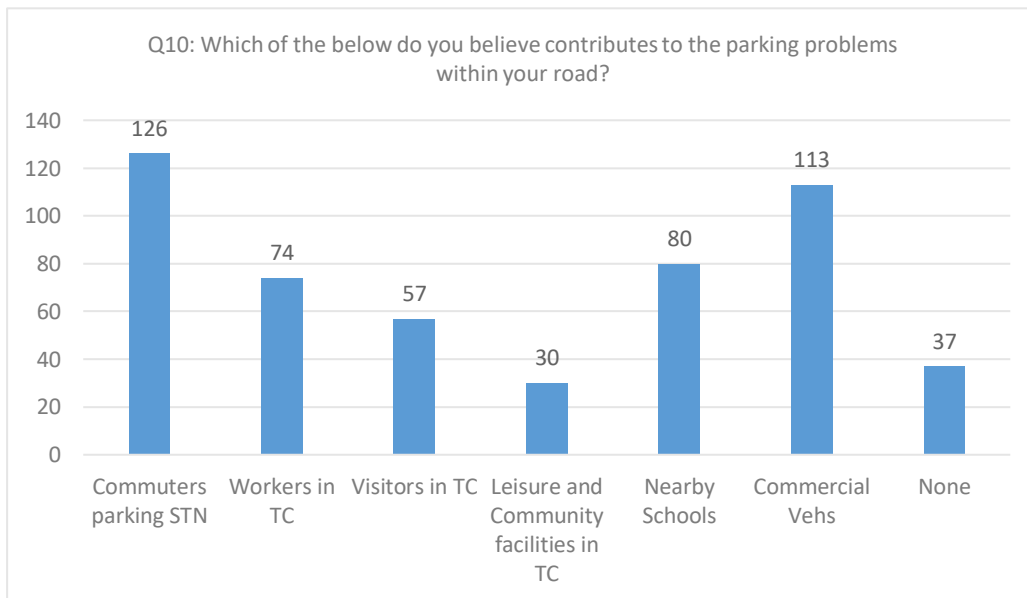

**Below are breakdown of the responses to Survey Questionnaire: Q1 to Q16**

**Dartford Town Centre Parking**  
**Sub Zone 2: Newtown Ward area: Summary of Informal Consultation Results**  
**Consultation Date – 17 October to 25 November 2022**

**Dartford Town Centre Parking**  
**Sub Zone 2: Newtown Ward area: Summary of Informal Consultation Results**  
**Consultation Date – 17 October to 25 November 2022**

**Dartford Town Centre Parking**  
**Sub Zone 2: Newtown Ward area: Summary of Informal Consultation Results**  
**Consultation Date – 17 October to 25 November 2022**