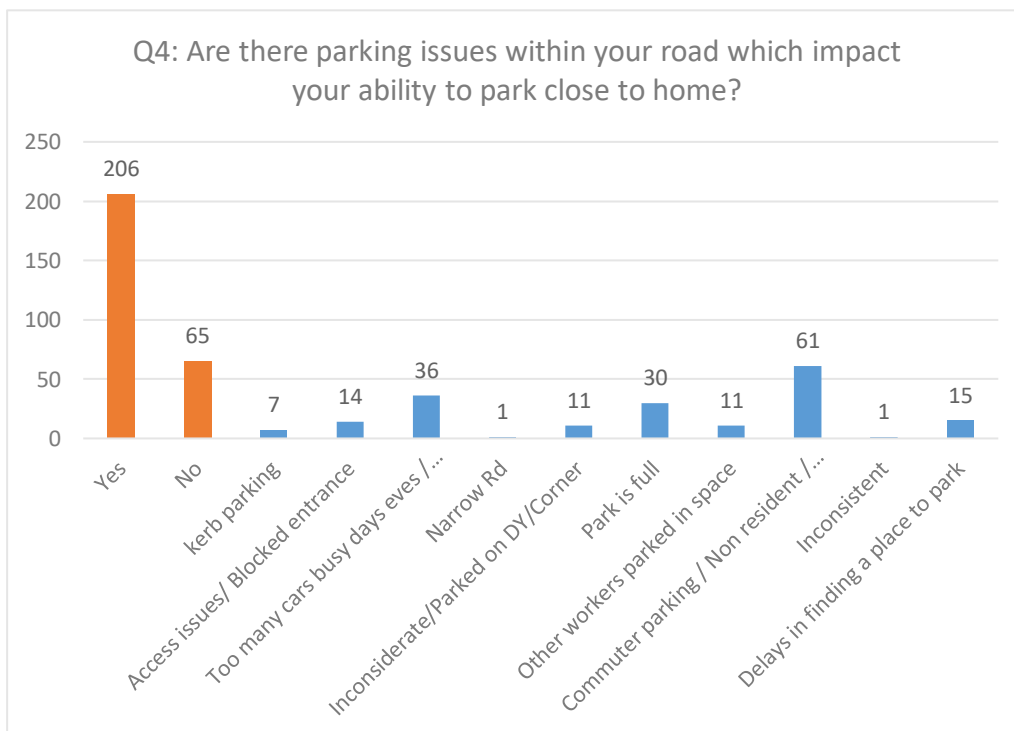

Dartford Town Centre Parking
Sub Zone 2: Newtown Ward area: Summary of Informal Consultation Results
Consultation Date – 17 October to 25 November 2022