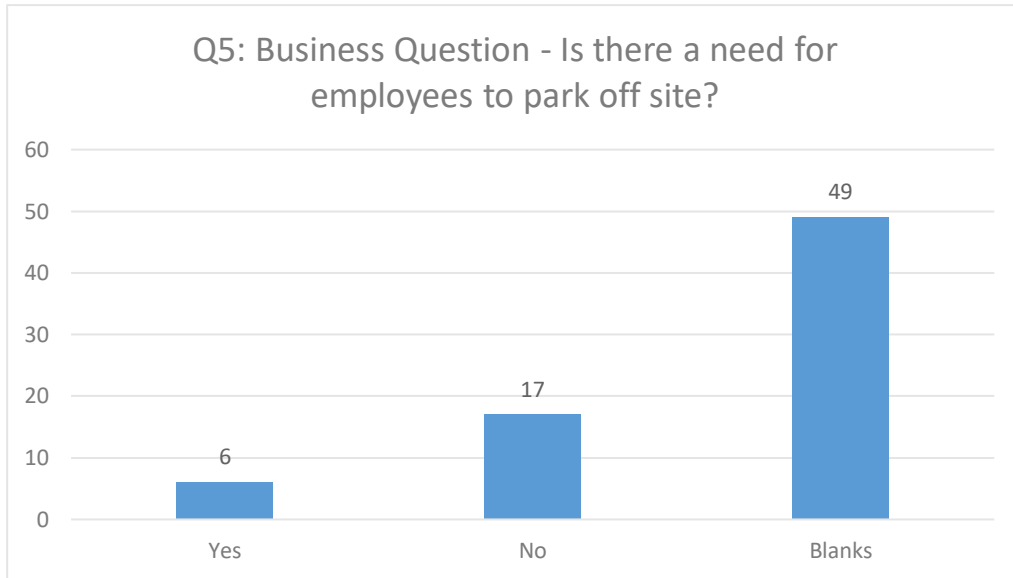

Dartford Town Centre Parking
Sub Zone 2: Newtown Ward area: Summary of Informal Consultation Results
Consultation Date – 17 October to 25 November 2022