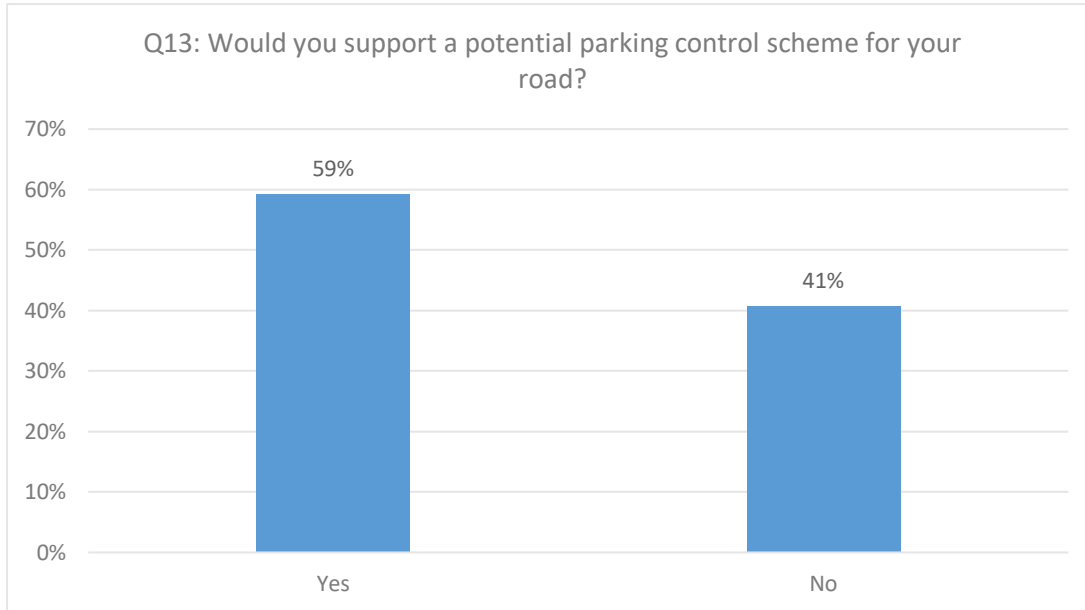

Dartford Town Centre Parking
Sub Zone 2: Newtown Ward area: Summary of Informal Consultation Results
Consultation Date – 17 October to 25 November 2022