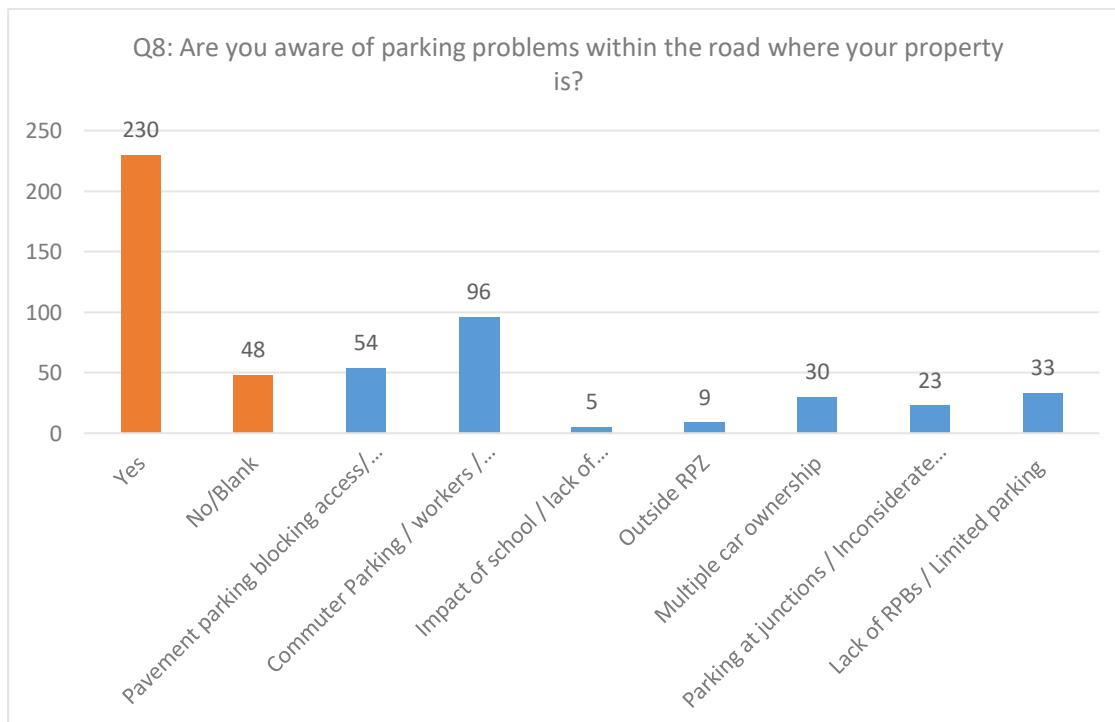

Dartford Town Centre Parking
Sub Zone 2: Newtown Ward area: Summary of Informal Consultation Results
Consultation Date – 17 October to 25 November 2022