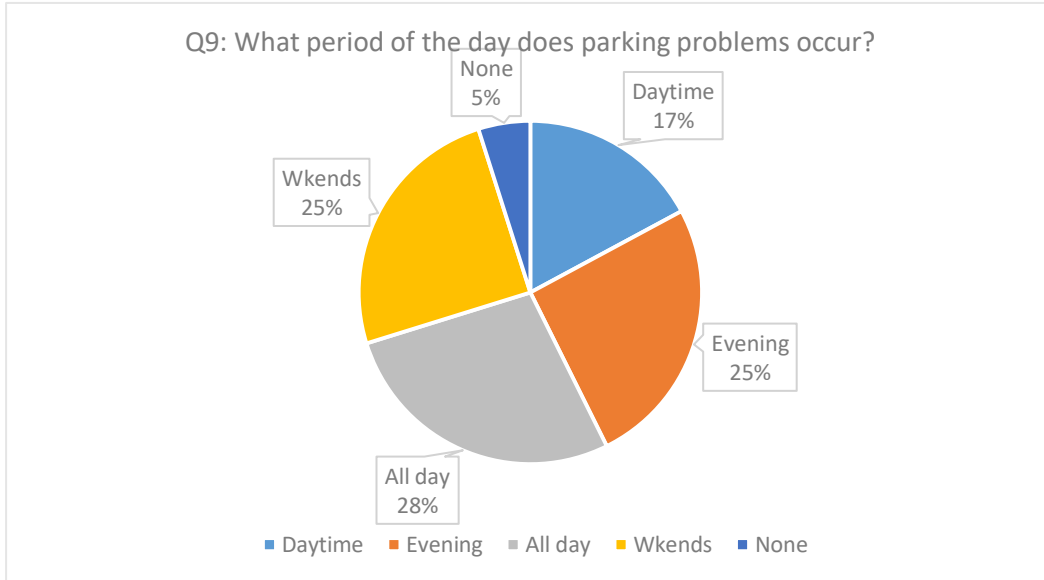

Dartford Town Centre Parking
Sub Zone 2: Newtown Ward area: Summary of Informal Consultation Results
Consultation Date – 17 October to 25 November 2022