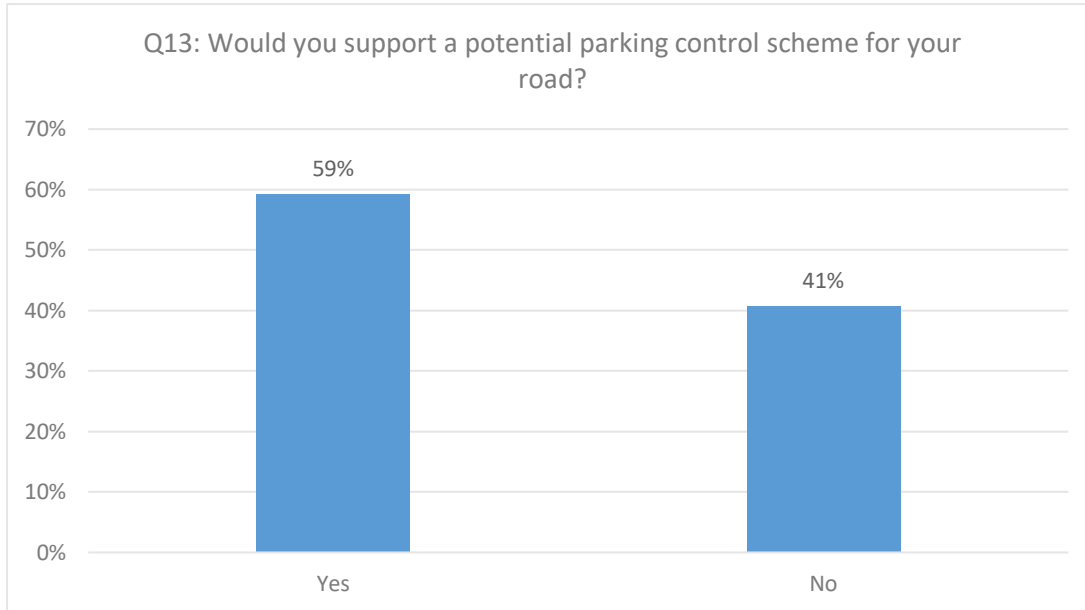

**Dartford Town Centre Parking**  
**Sub Zone 2: Newtown Ward area: Summary of Informal Consultation Results**  
**Consultation Date – 17 October to 25 November 2022**

**Dartford Town Centre Parking**  
**Sub Zone 2: Newtown Ward area: Summary of Informal Consultation Results**  
**Consultation Date – 17 October to 25 November 2022**

**Dartford Town Centre Parking  
Sub Zone 2: Newtown Ward area: Summary of Informal Consultation Results  
Consultation Date – 17 October to 25 November 2022**

**Dartford Town Centre Parking**  
**Sub Zone 2: Newtown Ward area: Summary of Informal Consultation Results**  
**Consultation Date – 17 October to 25 November 2022**