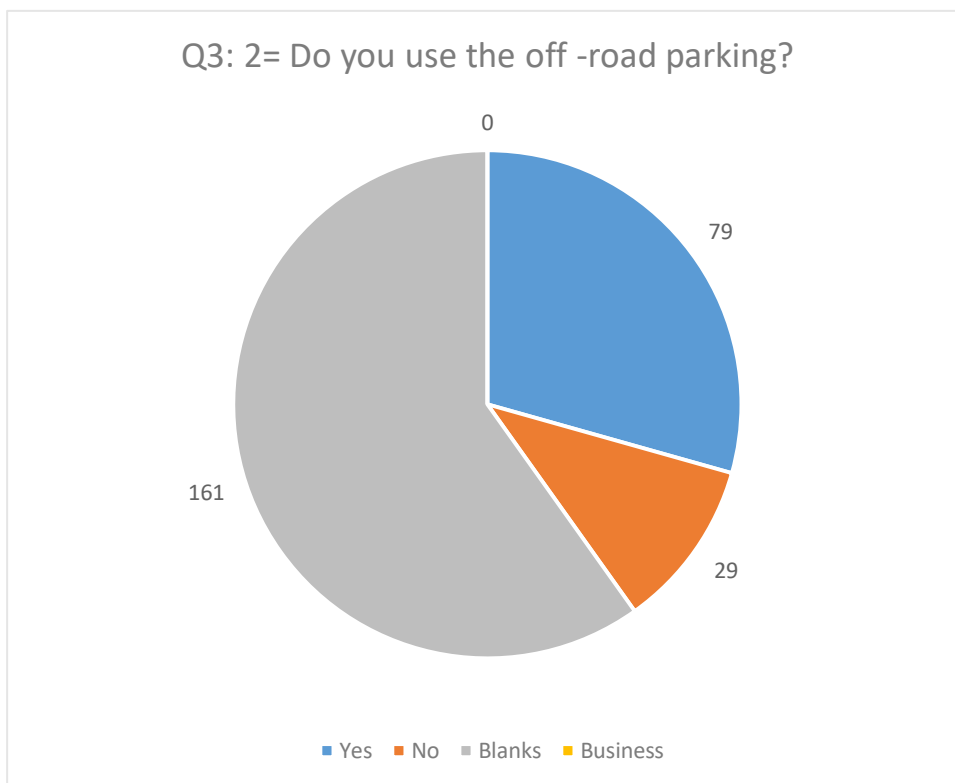

Dartford Town Centre Parking
Sub Zone 2: Newtown Ward area: Summary of Informal Consultation Results
Consultation Date – 17 October to 25 November 2022