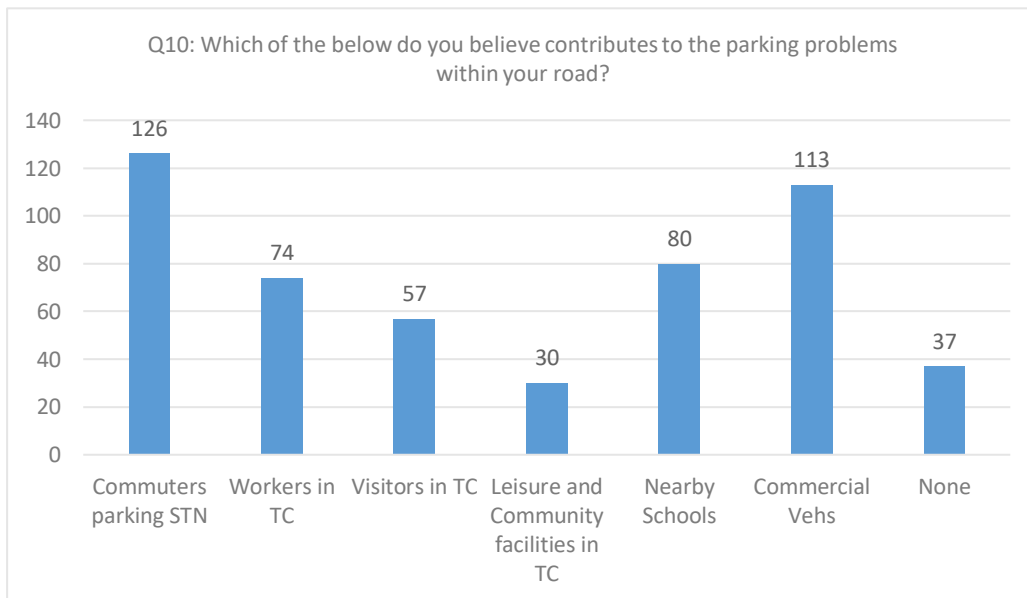

Dartford Town Centre Parking
Sub Zone 2: Newtown Ward area: Summary of Informal Consultation Results
Consultation Date – 17 October to 25 November 2022