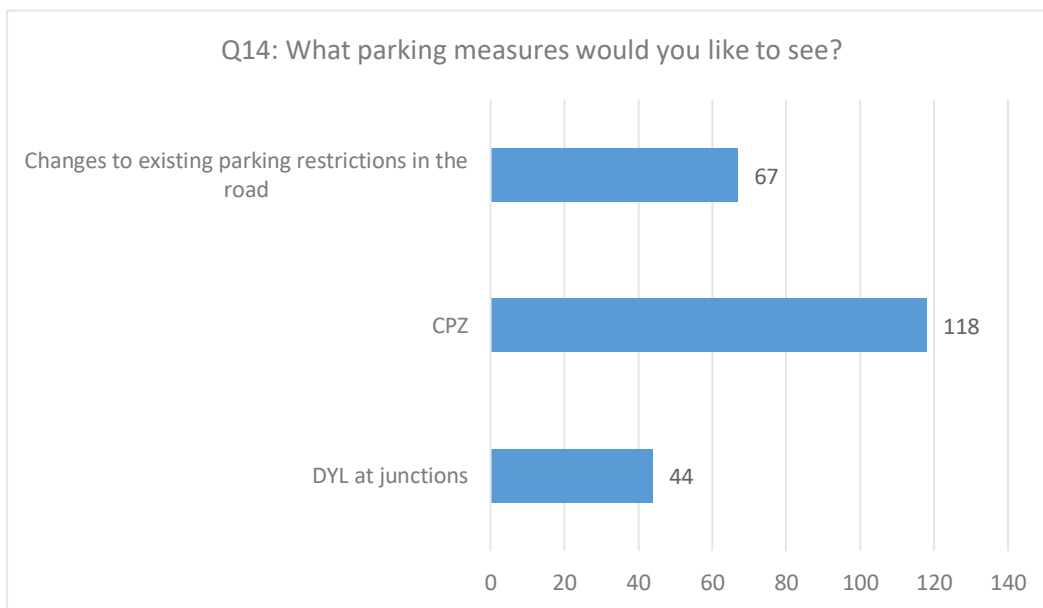

**Dartford Town Centre Parking**  
**Sub Zone 2: Newtown Ward area: Summary of Informal Consultation Results**  
**Consultation Date – 17 October to 25 November 2022**

**Dartford Town Centre Parking**  
**Sub Zone 2: Newtown Ward area: Summary of Informal Consultation Results**  
**Consultation Date – 17 October to 25 November 2022**

**Dartford Town Centre Parking  
Sub Zone 2: Newtown Ward area: Summary of Informal Consultation Results  
Consultation Date – 17 October to 25 November 2022**

**Dartford Town Centre Parking**  
**Sub Zone 2: Newtown Ward area: Summary of Informal Consultation Results**  
**Consultation Date – 17 October to 25 November 2022**