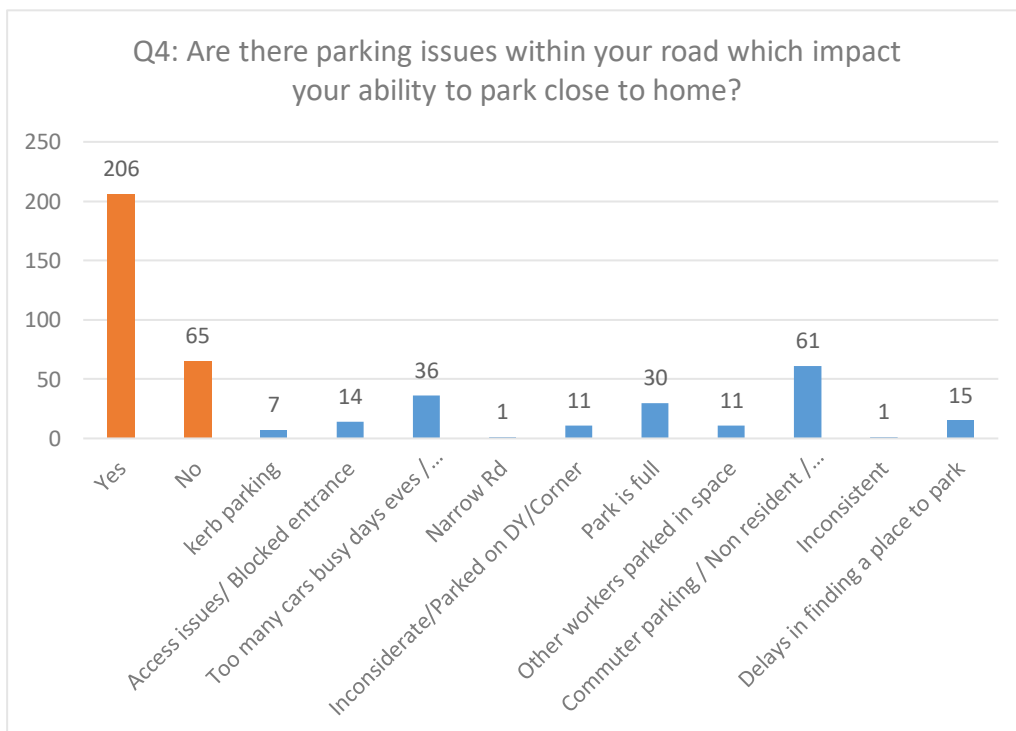

Chart 1 – Responses by Street - Percentages

**Dartford Town Centre Parking
Sub Zone 2: Newtown Ward area: Summary of Informal Consultation Results
Consultation Date – 17 October to 25 November 2022**

Below are breakdown of the responses to Survey Questionnaire: Q1 to Q16

Dartford Town Centre Parking
Sub Zone 2: Newtown Ward area: Summary of Informal Consultation Results
Consultation Date – 17 October to 25 November 2022

Dartford Town Centre Parking
Sub Zone 2: Newtown Ward area: Summary of Informal Consultation Results
Consultation Date – 17 October to 25 November 2022