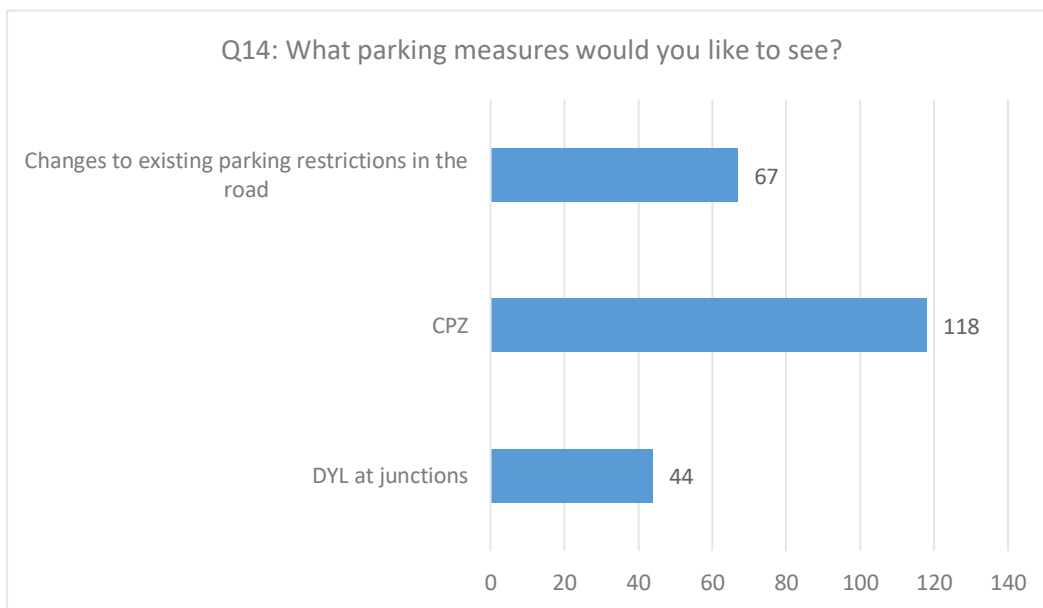

Dartford Town Centre Parking
Sub Zone 2: Newtown Ward area: Summary of Informal Consultation Results
Consultation Date – 17 October to 25 November 2022