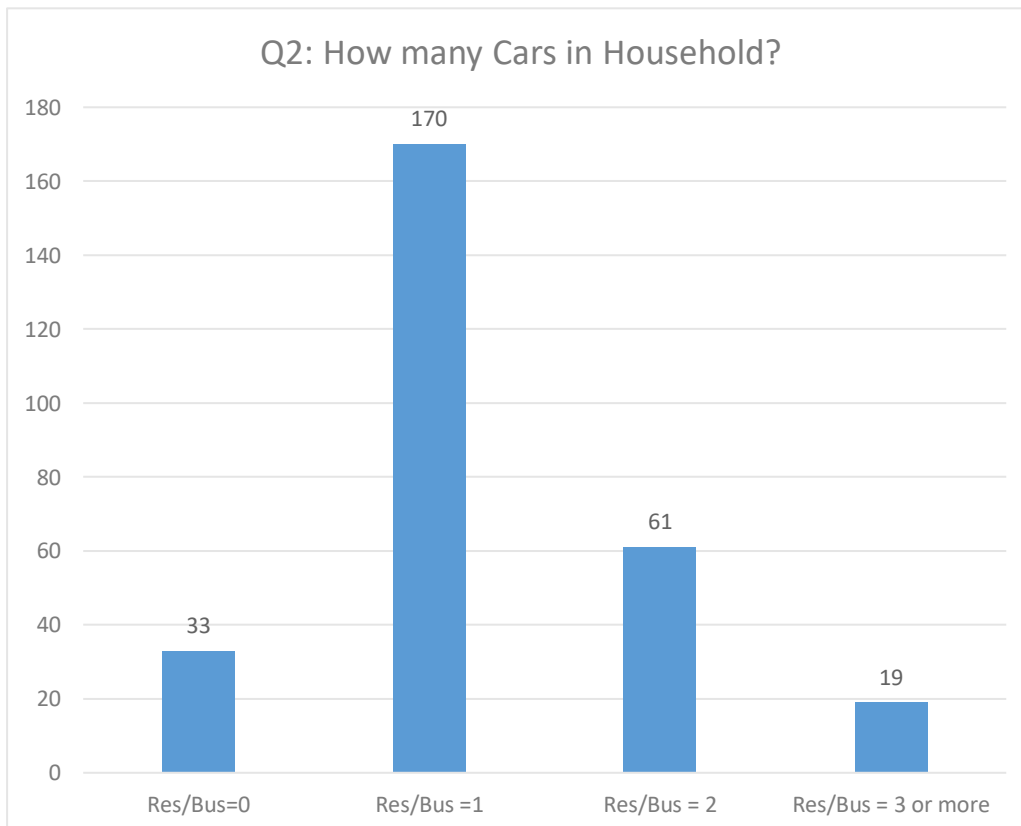

**Dartford Town Centre Parking
Sub Zone 2: Newtown Ward area: Summary of Informal Consultation Results
Consultation Date – 17 October to 25 November 2022**

Below are breakdown of the responses to Survey Questionnaire: Q1 to Q16