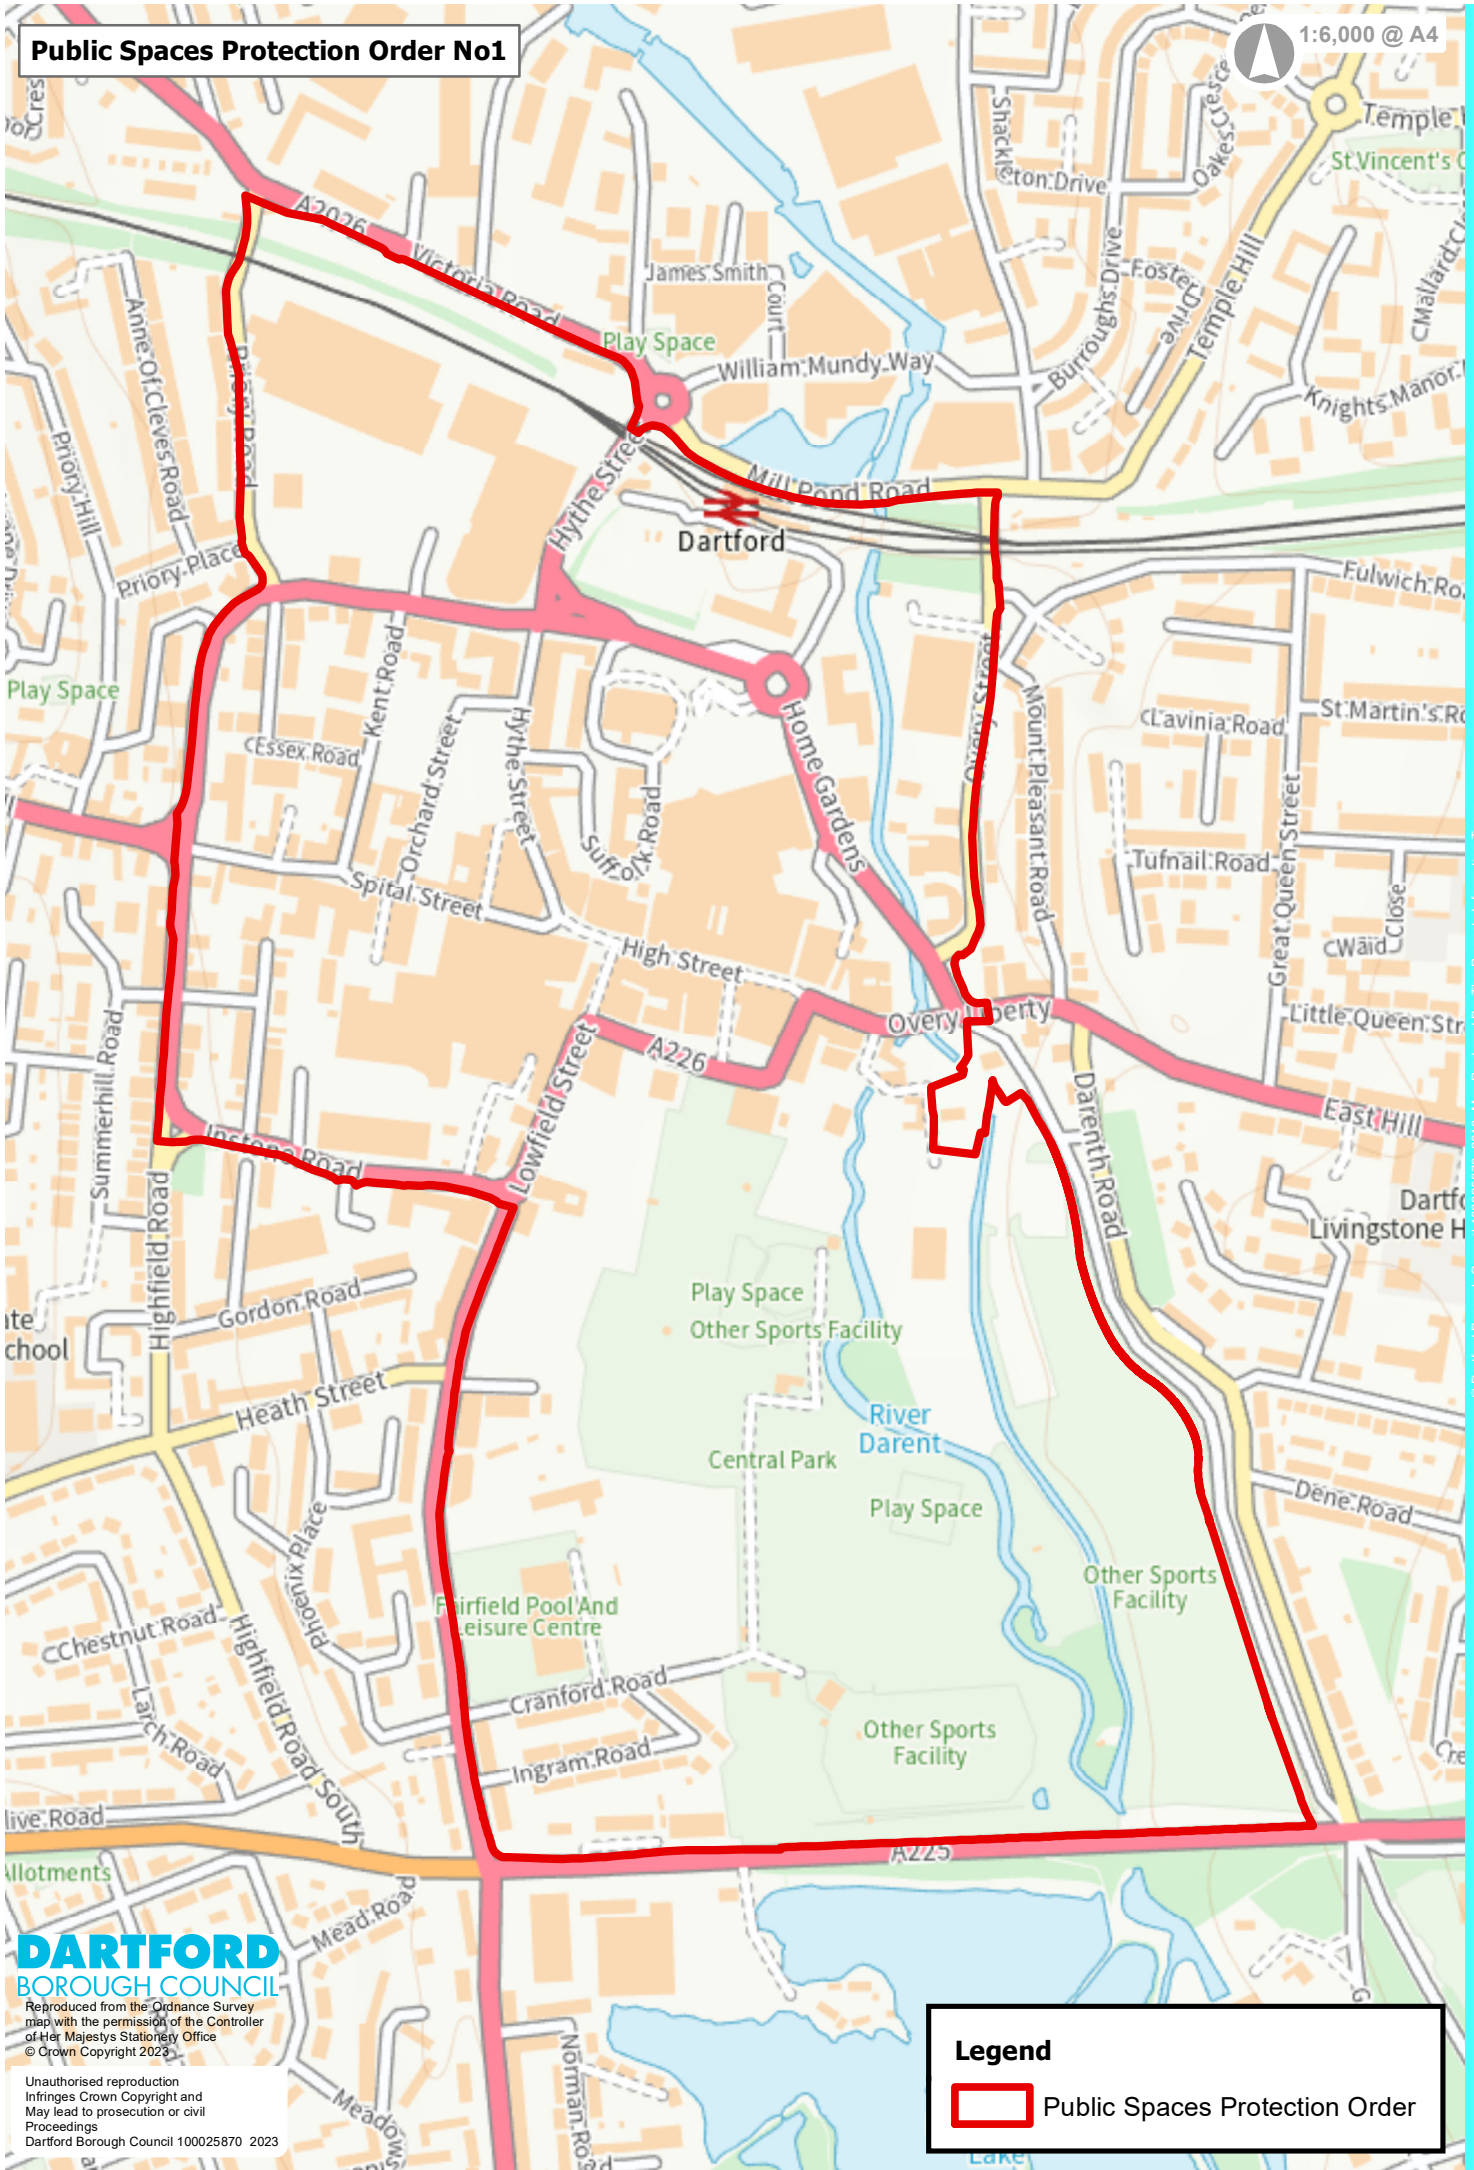

Public Spaces Protection Order No1

1:6,000 @ A4

DARTFORD
BOROUGH COUNCIL

Reproduced from the Ordnance Survey map with the permission of the Controller of Her Majesty's Stationery Office © Crown Copyright 2023