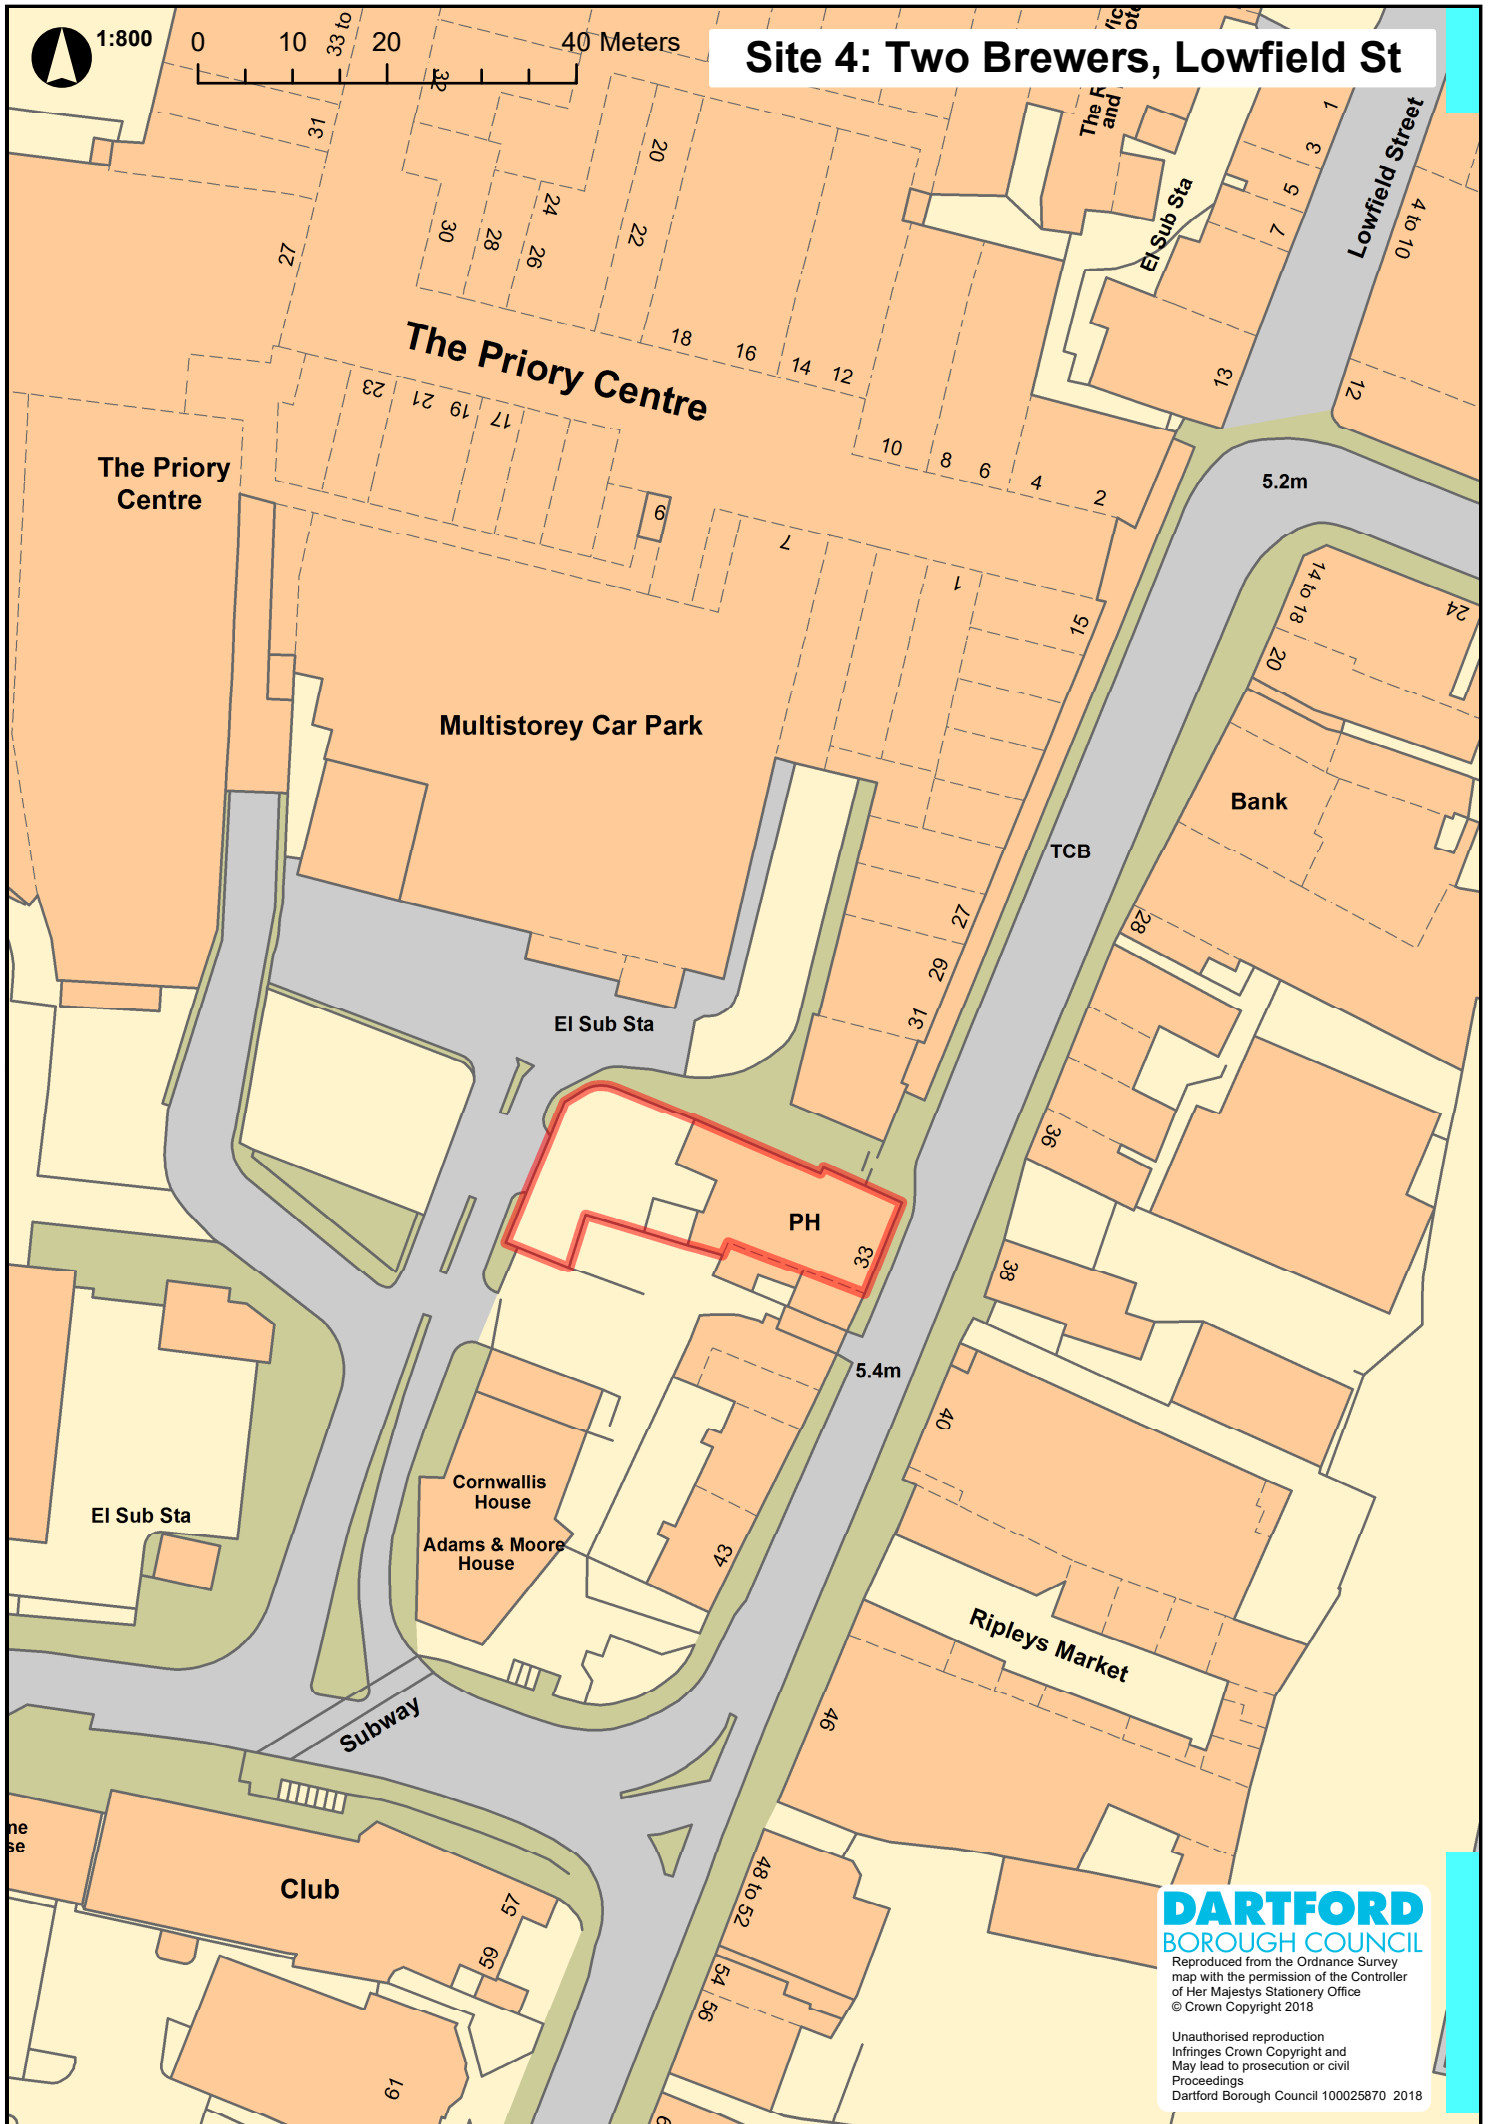

Site 4: Two Brewers, Lowfield St

1:800

0 10 20 30 40 Meters

DARTFORD
BOROUGH COUNCIL

Reproduced from the Ordnance Survey map with the permission of the Controller of Her Majesty's Stationery Office © Crown Copyright 2018