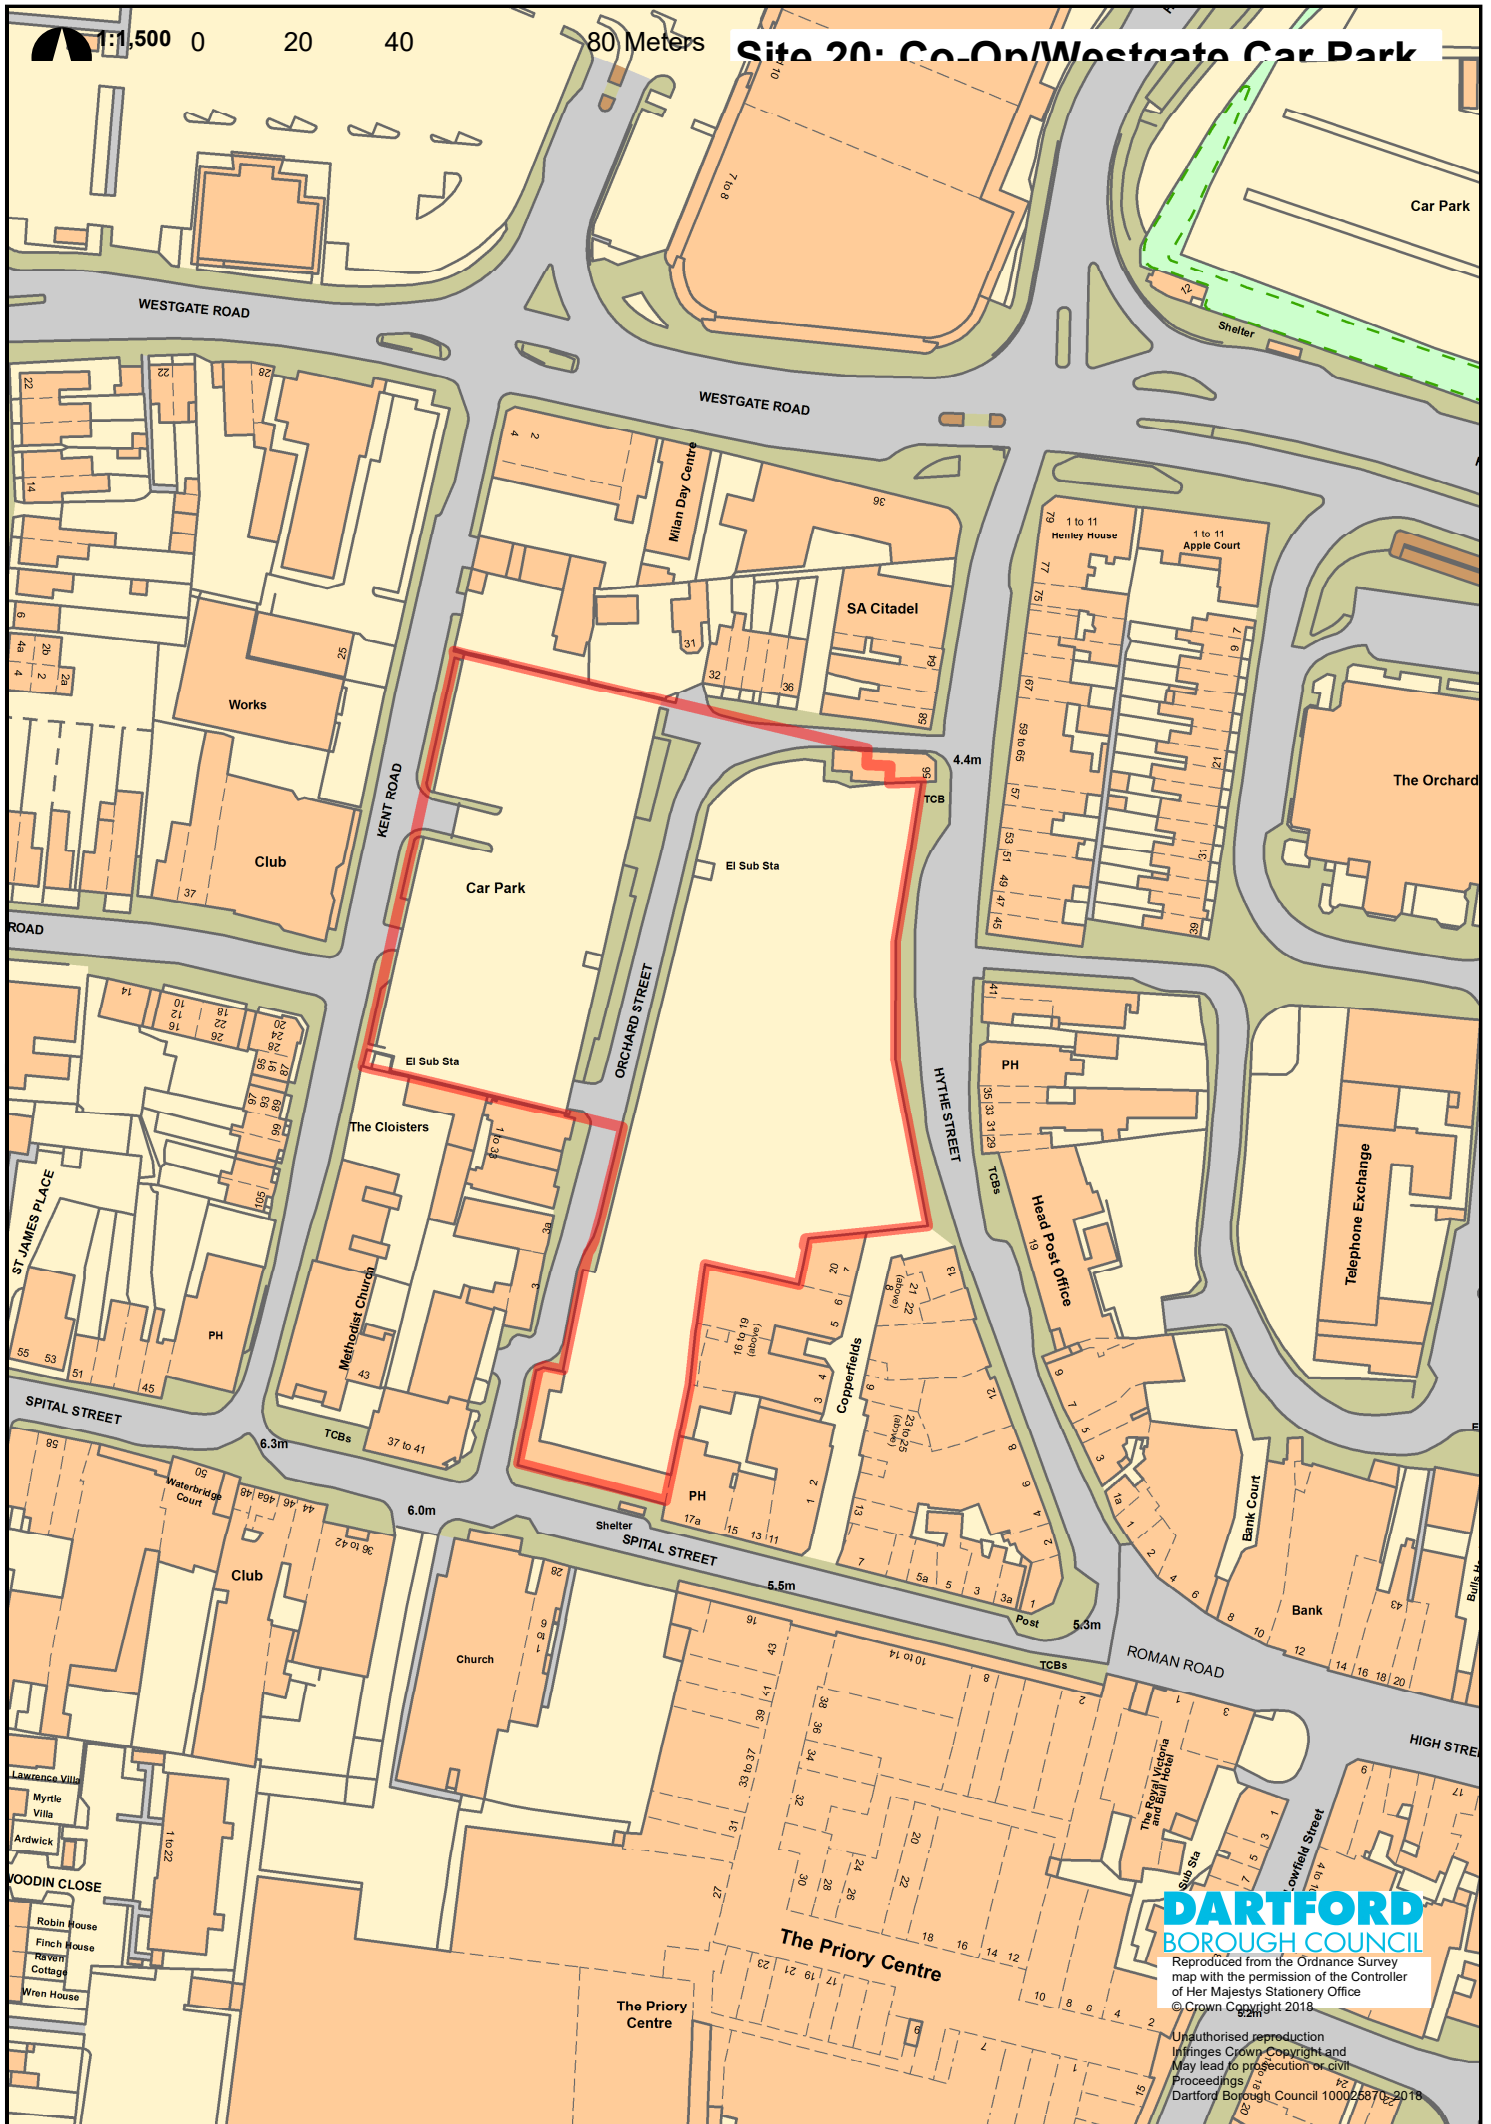

1:500 0 20 40

80 Meters

# Site 20: Co-Op/Westgate Car Park

**DARTFORD**  
BOROUGH COUNCIL

Reproduced from the Ordnance Survey map with the permission of the Controller of Her Majesty's Stationery Office © Crown Copyright 2018

Unauthorised reproduction infringes Crown Copyright and may lead to prosecution or civil proceedings.  
Dartford Borough Council 100025870-2018