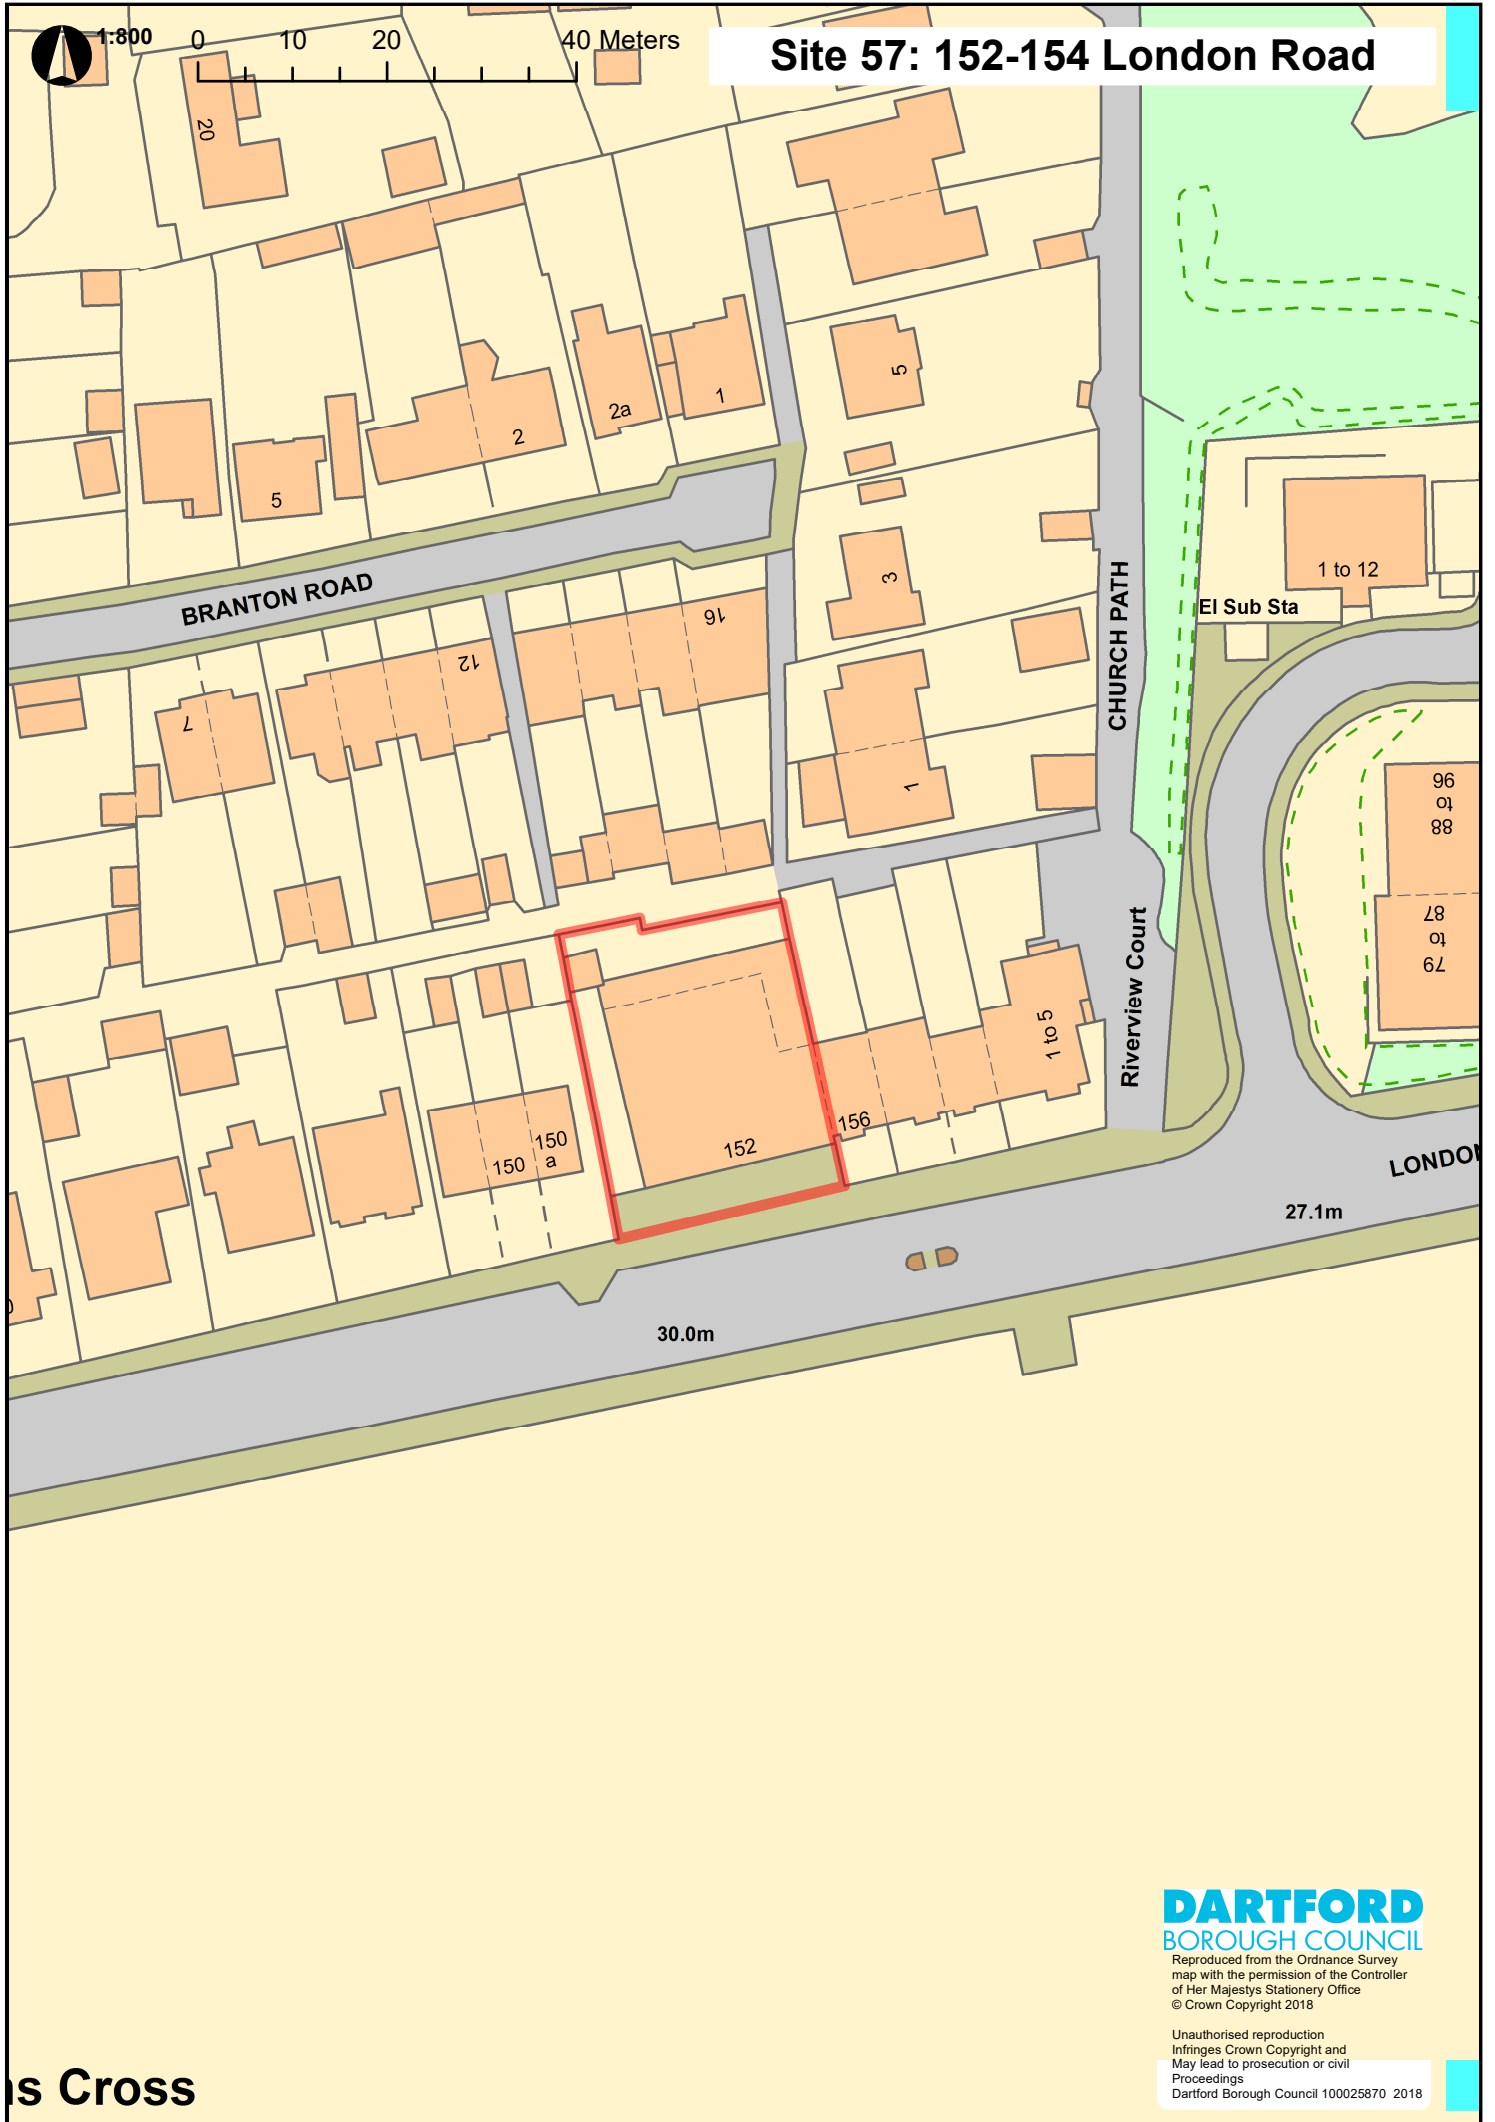

# Site 57: 152-154 London Road

1:800 0 10 20 40 Meters

is Cross

**DARTFORD**  
BOROUGH COUNCIL

Reproduced from the Ordnance Survey map with the permission of the Controller of Her Majesty's Stationery Office © Crown Copyright 2018