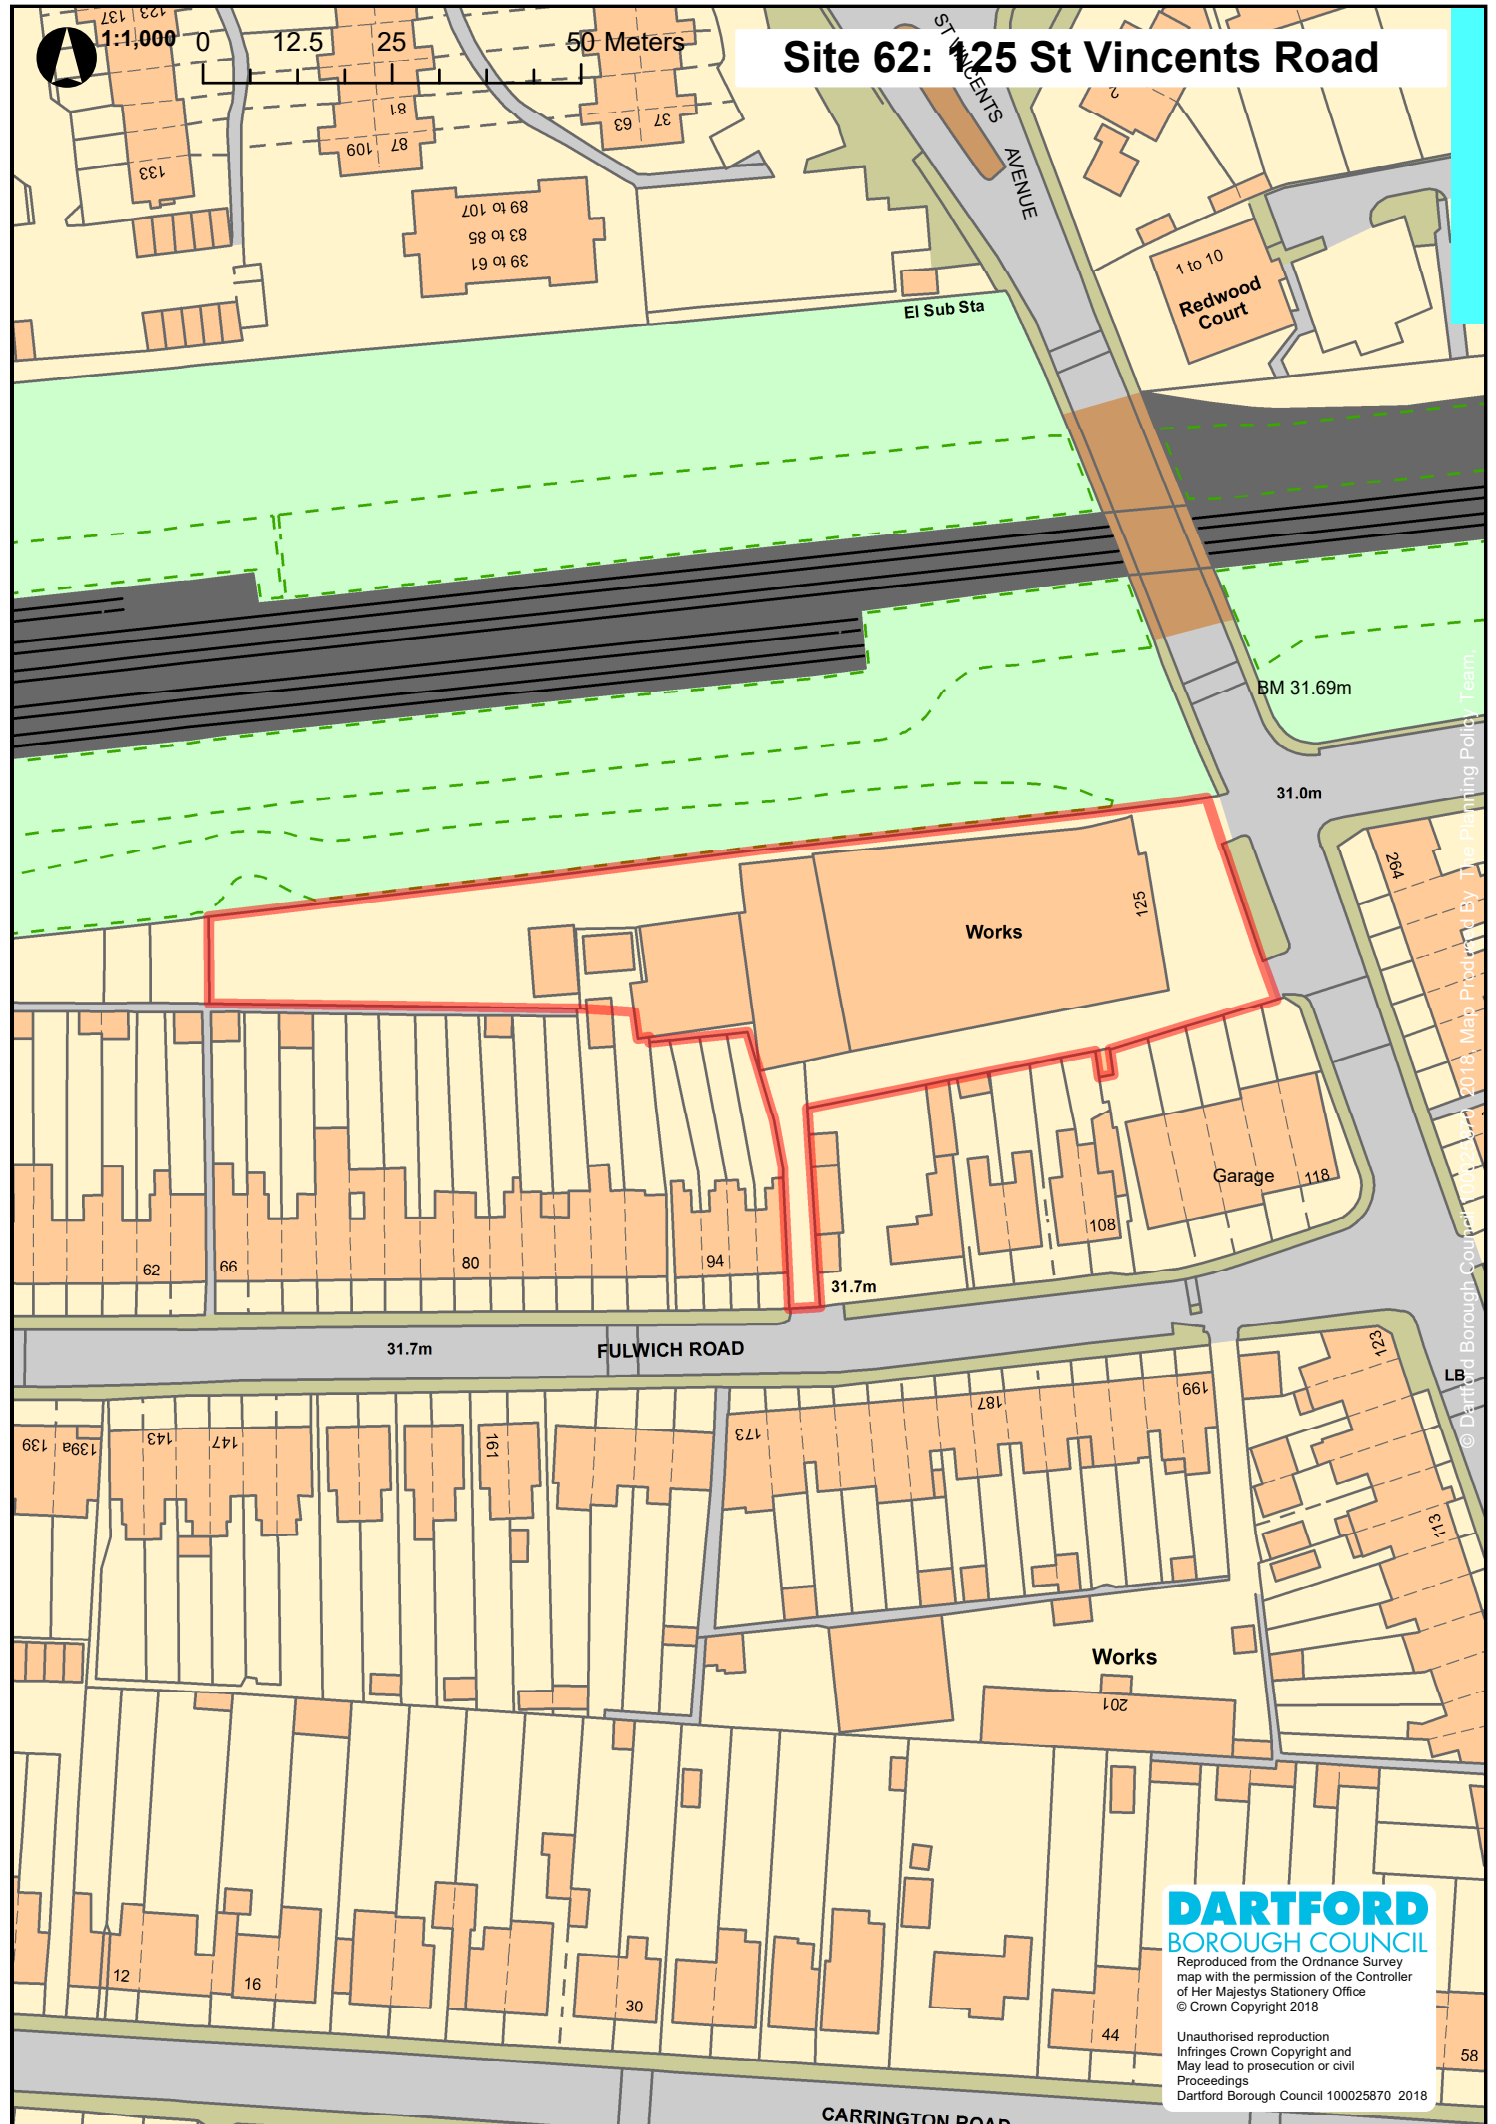

Site 62: 125 St Vincents Road

1:1,000

© Dartford Borough Council 1992-2018. Map Produced By The Planning Policy Team

DARTFORD
BOROUGH COUNCIL

Reproduced from the Ordnance Survey map with the permission of the Controller of Her Majesty's Stationery Office © Crown Copyright 2018