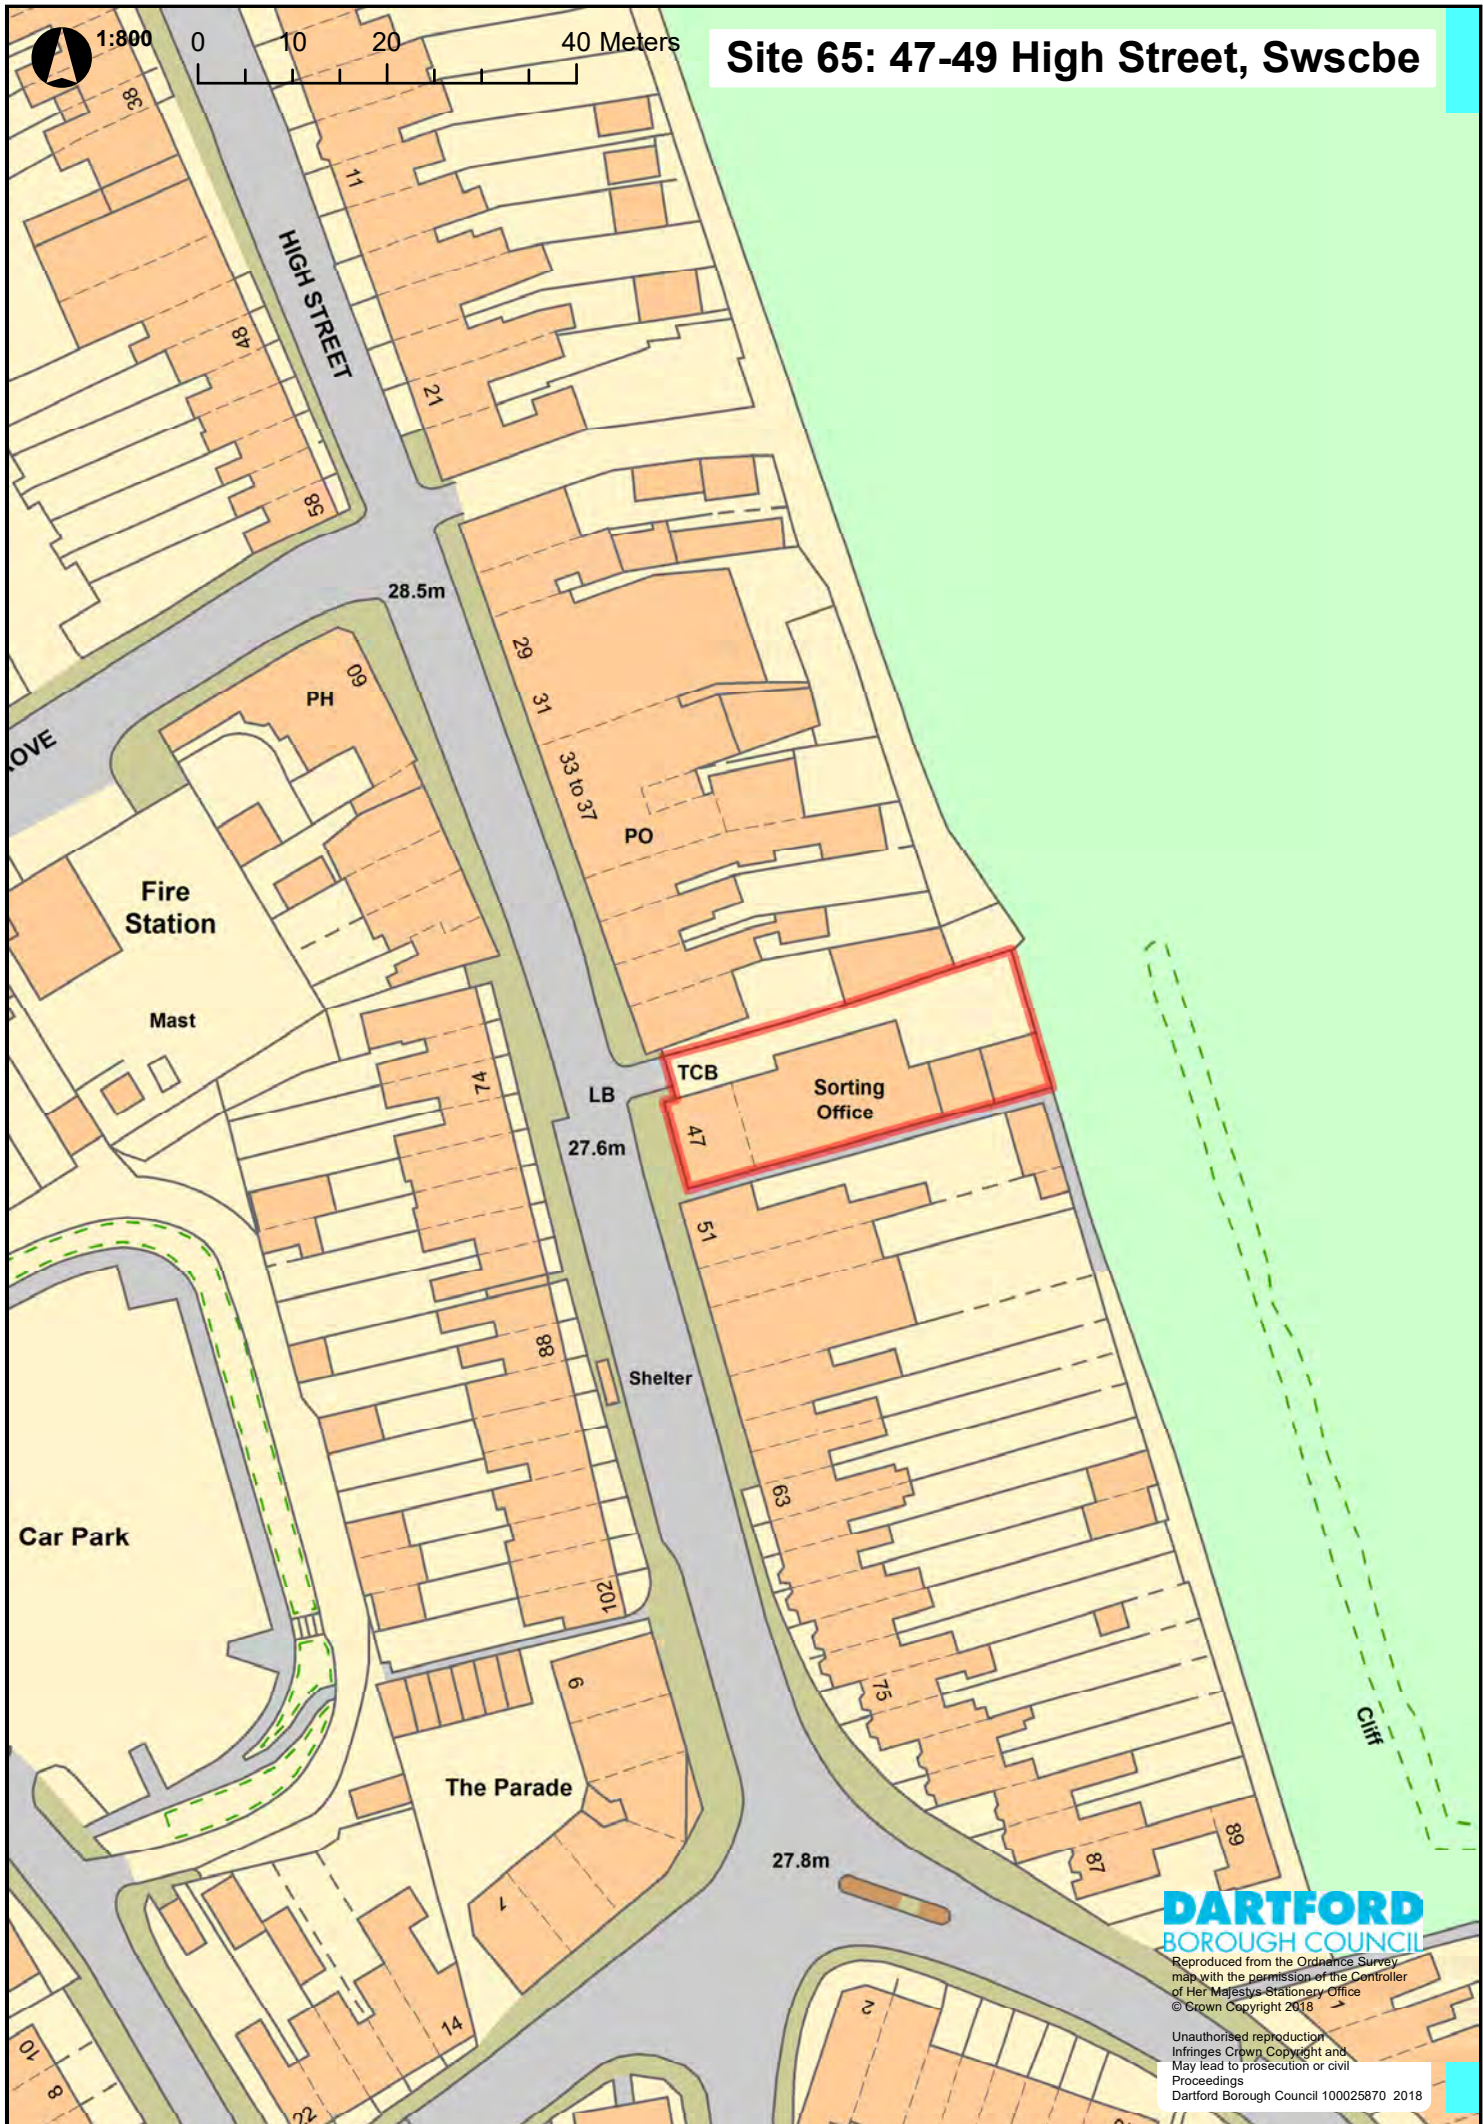

# Site 65: 47-49 High Street, Swscombe

1:800

**DARTFORD**  
BOROUGH COUNCIL

Reproduced from the Ordnance Survey map with the permission of the Controller of Her Majesty's Stationery Office © Crown Copyright 2018