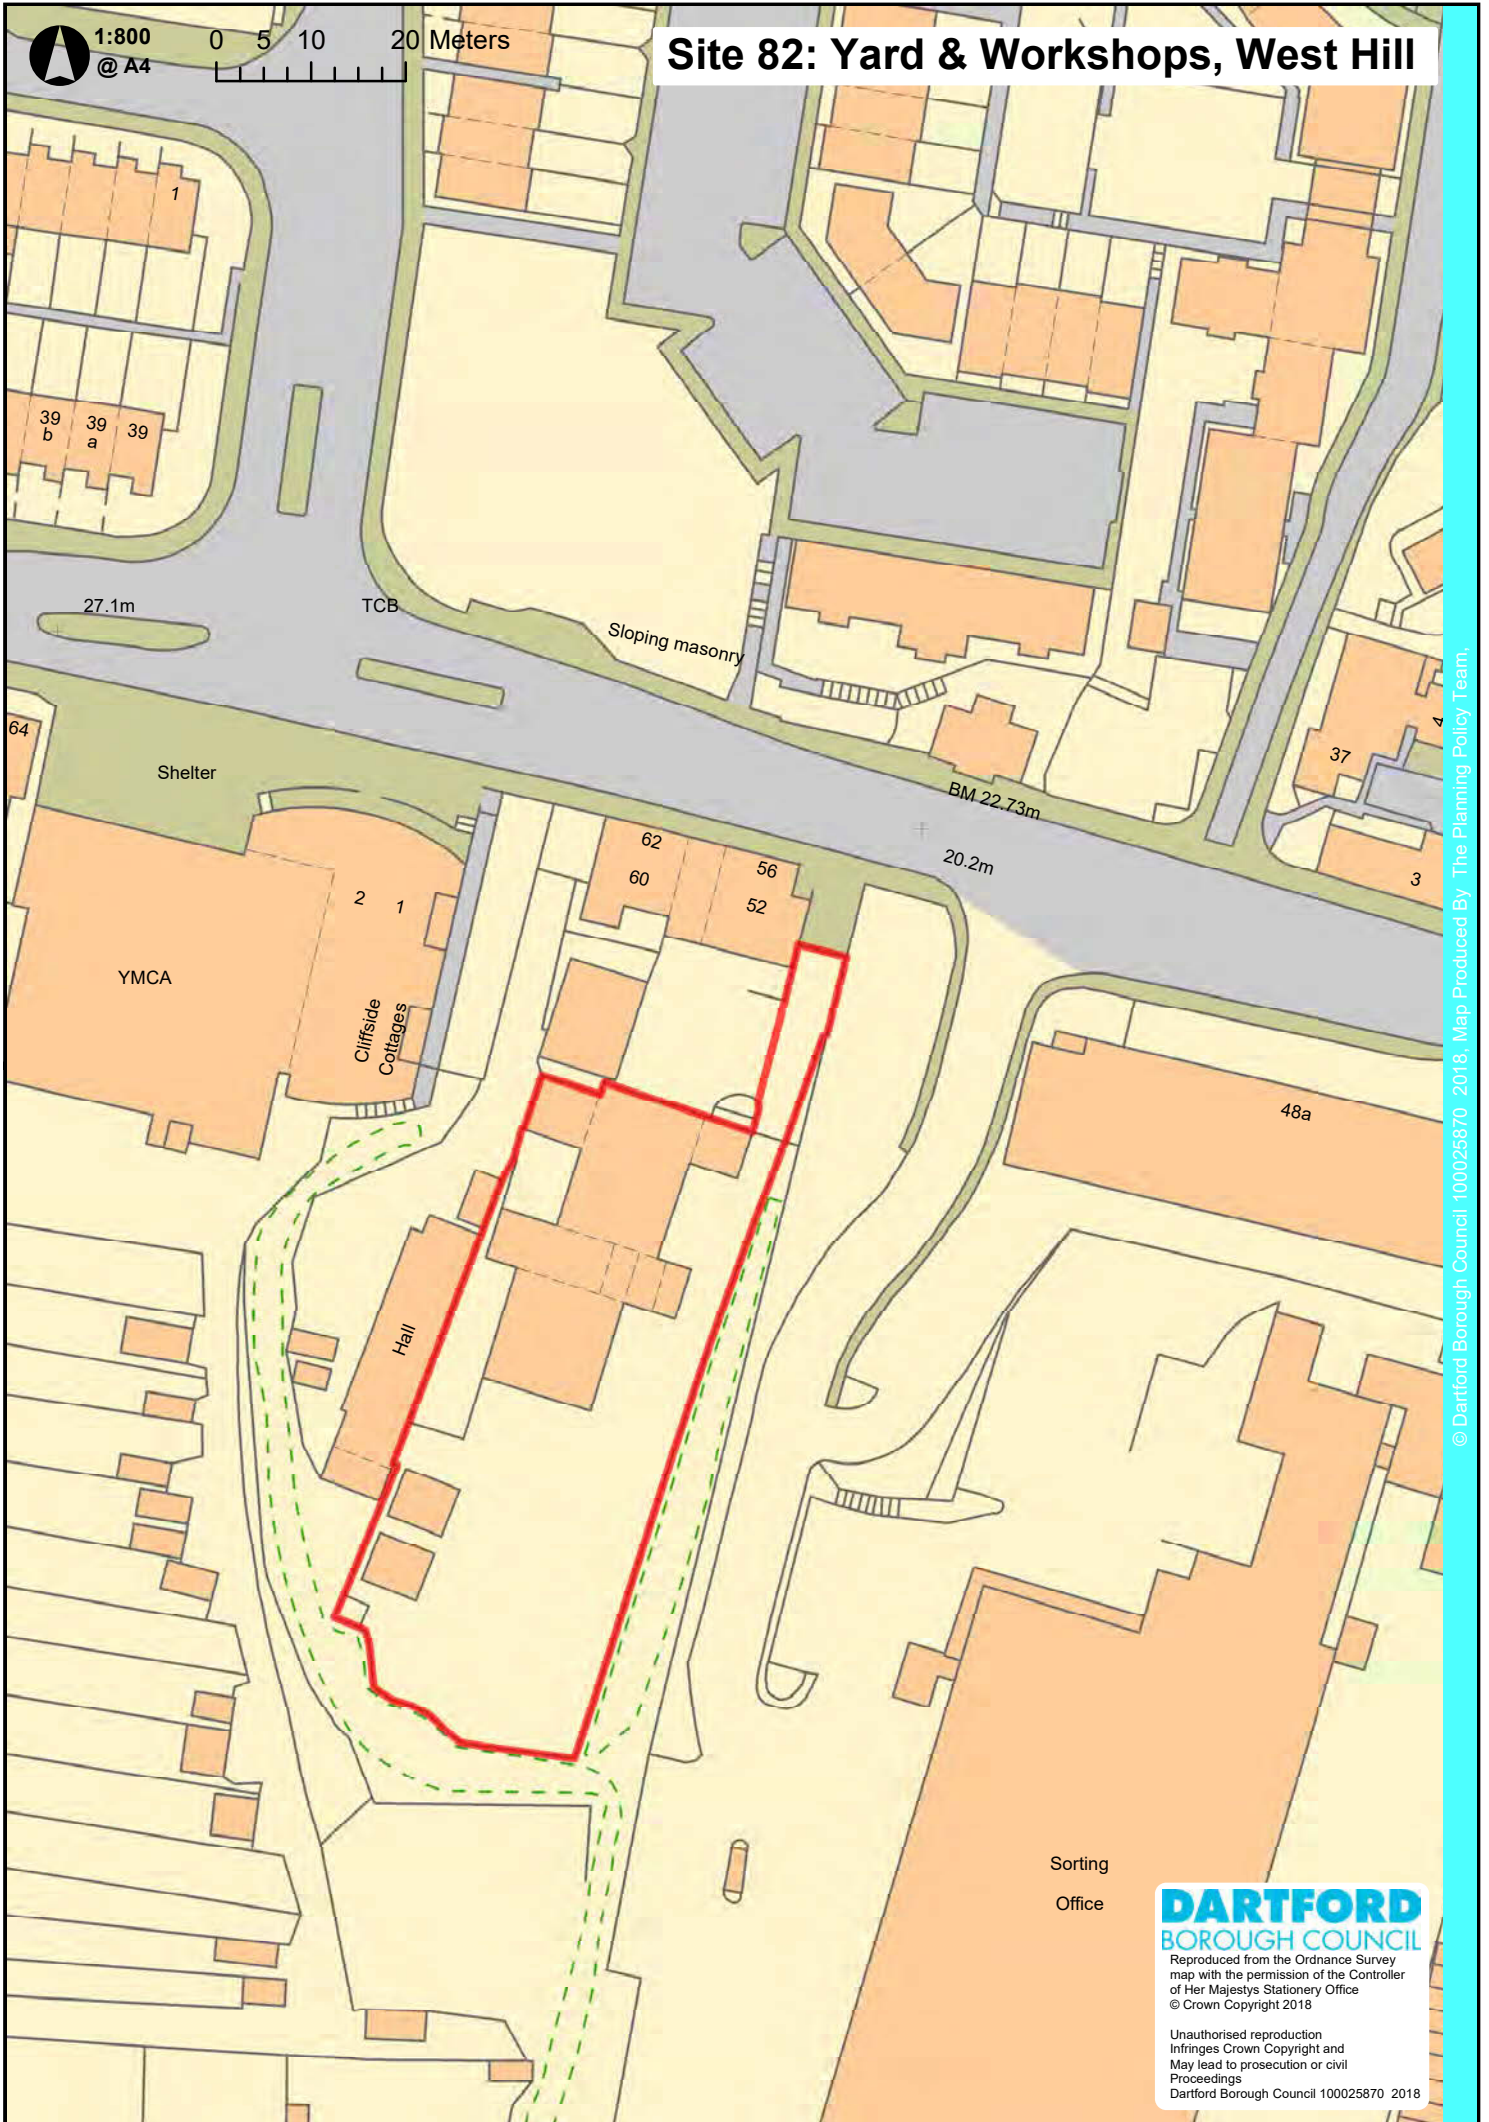

1:800
@ A4

0 5 10 20 Meters

Site 82: Yard & Workshops, West Hill

© Dartford Borough Council 100025870 2018. Map Produced By The Planning Policy Team.

DARTFORD
BOROUGH COUNCIL

Reproduced from the Ordnance Survey map with the permission of the Controller of Her Majesty's Stationery Office © Crown Copyright 2018