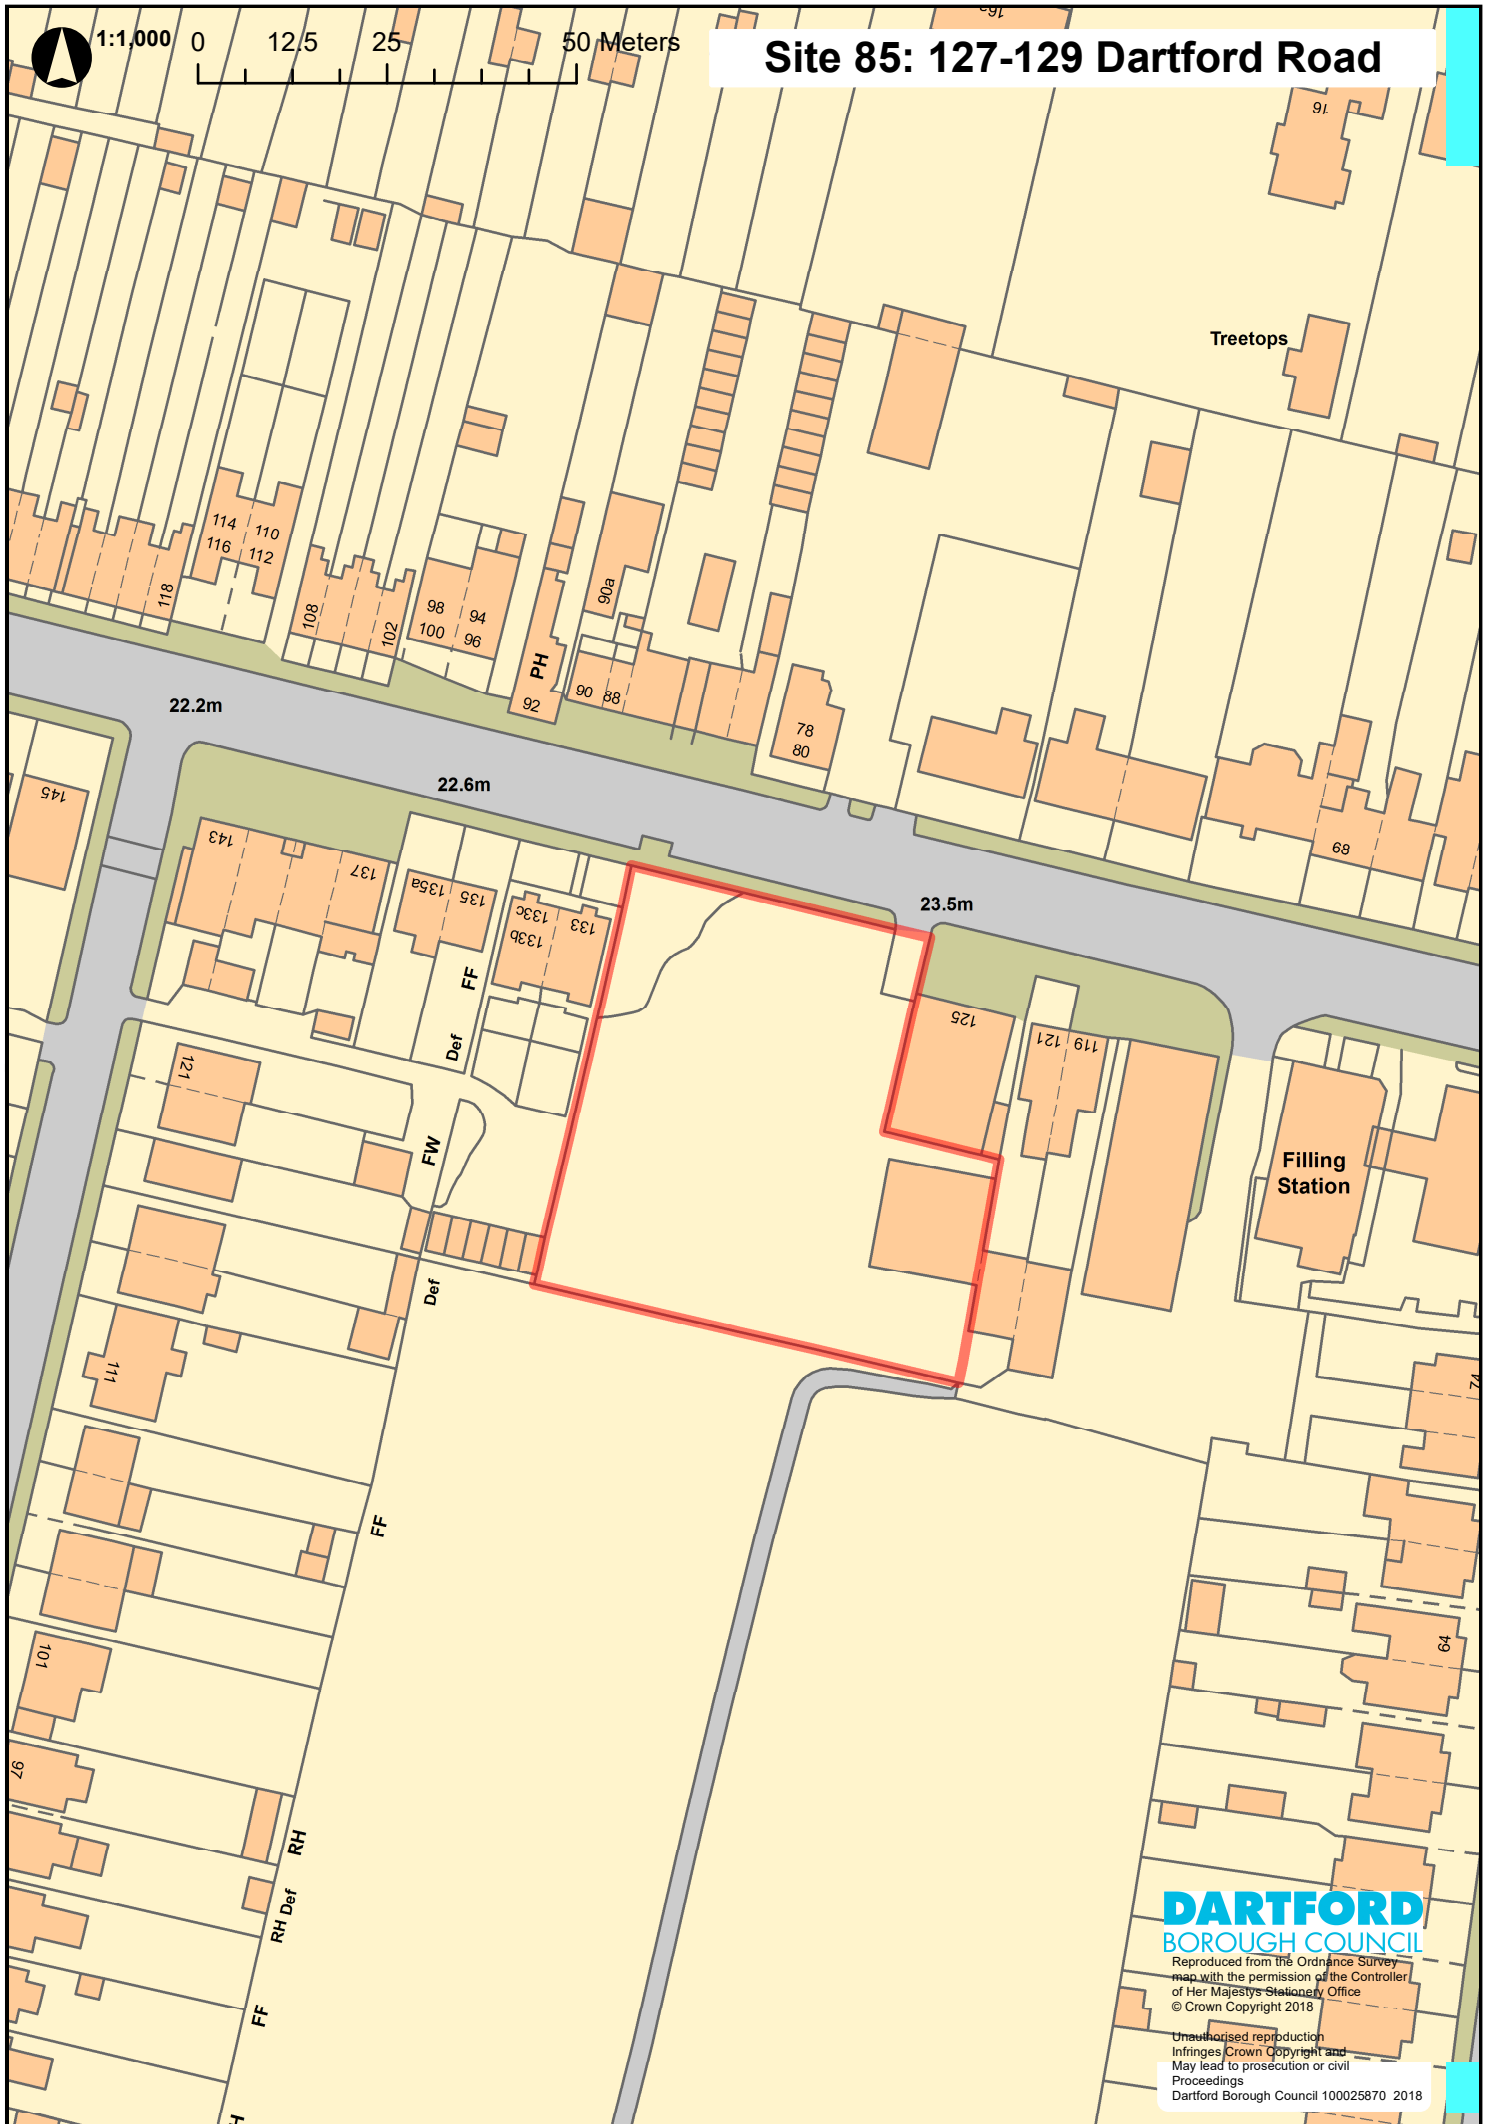

1:1,000

0 12.5 25 50 Meters

Site 85: 127-129 Dartford Road

22.2m

22.6m

23.5m

Treetops

Filling Station

DARTFORD
BOROUGH COUNCIL

Reproduced from the Ordnance Survey map with the permission of the Controller of Her Majesty's Stationery Office © Crown Copyright 2018

Unauthorised reproduction infringes Crown Copyright and may lead to prosecution or civil proceedings.
Dartford Borough Council 100025870 2018