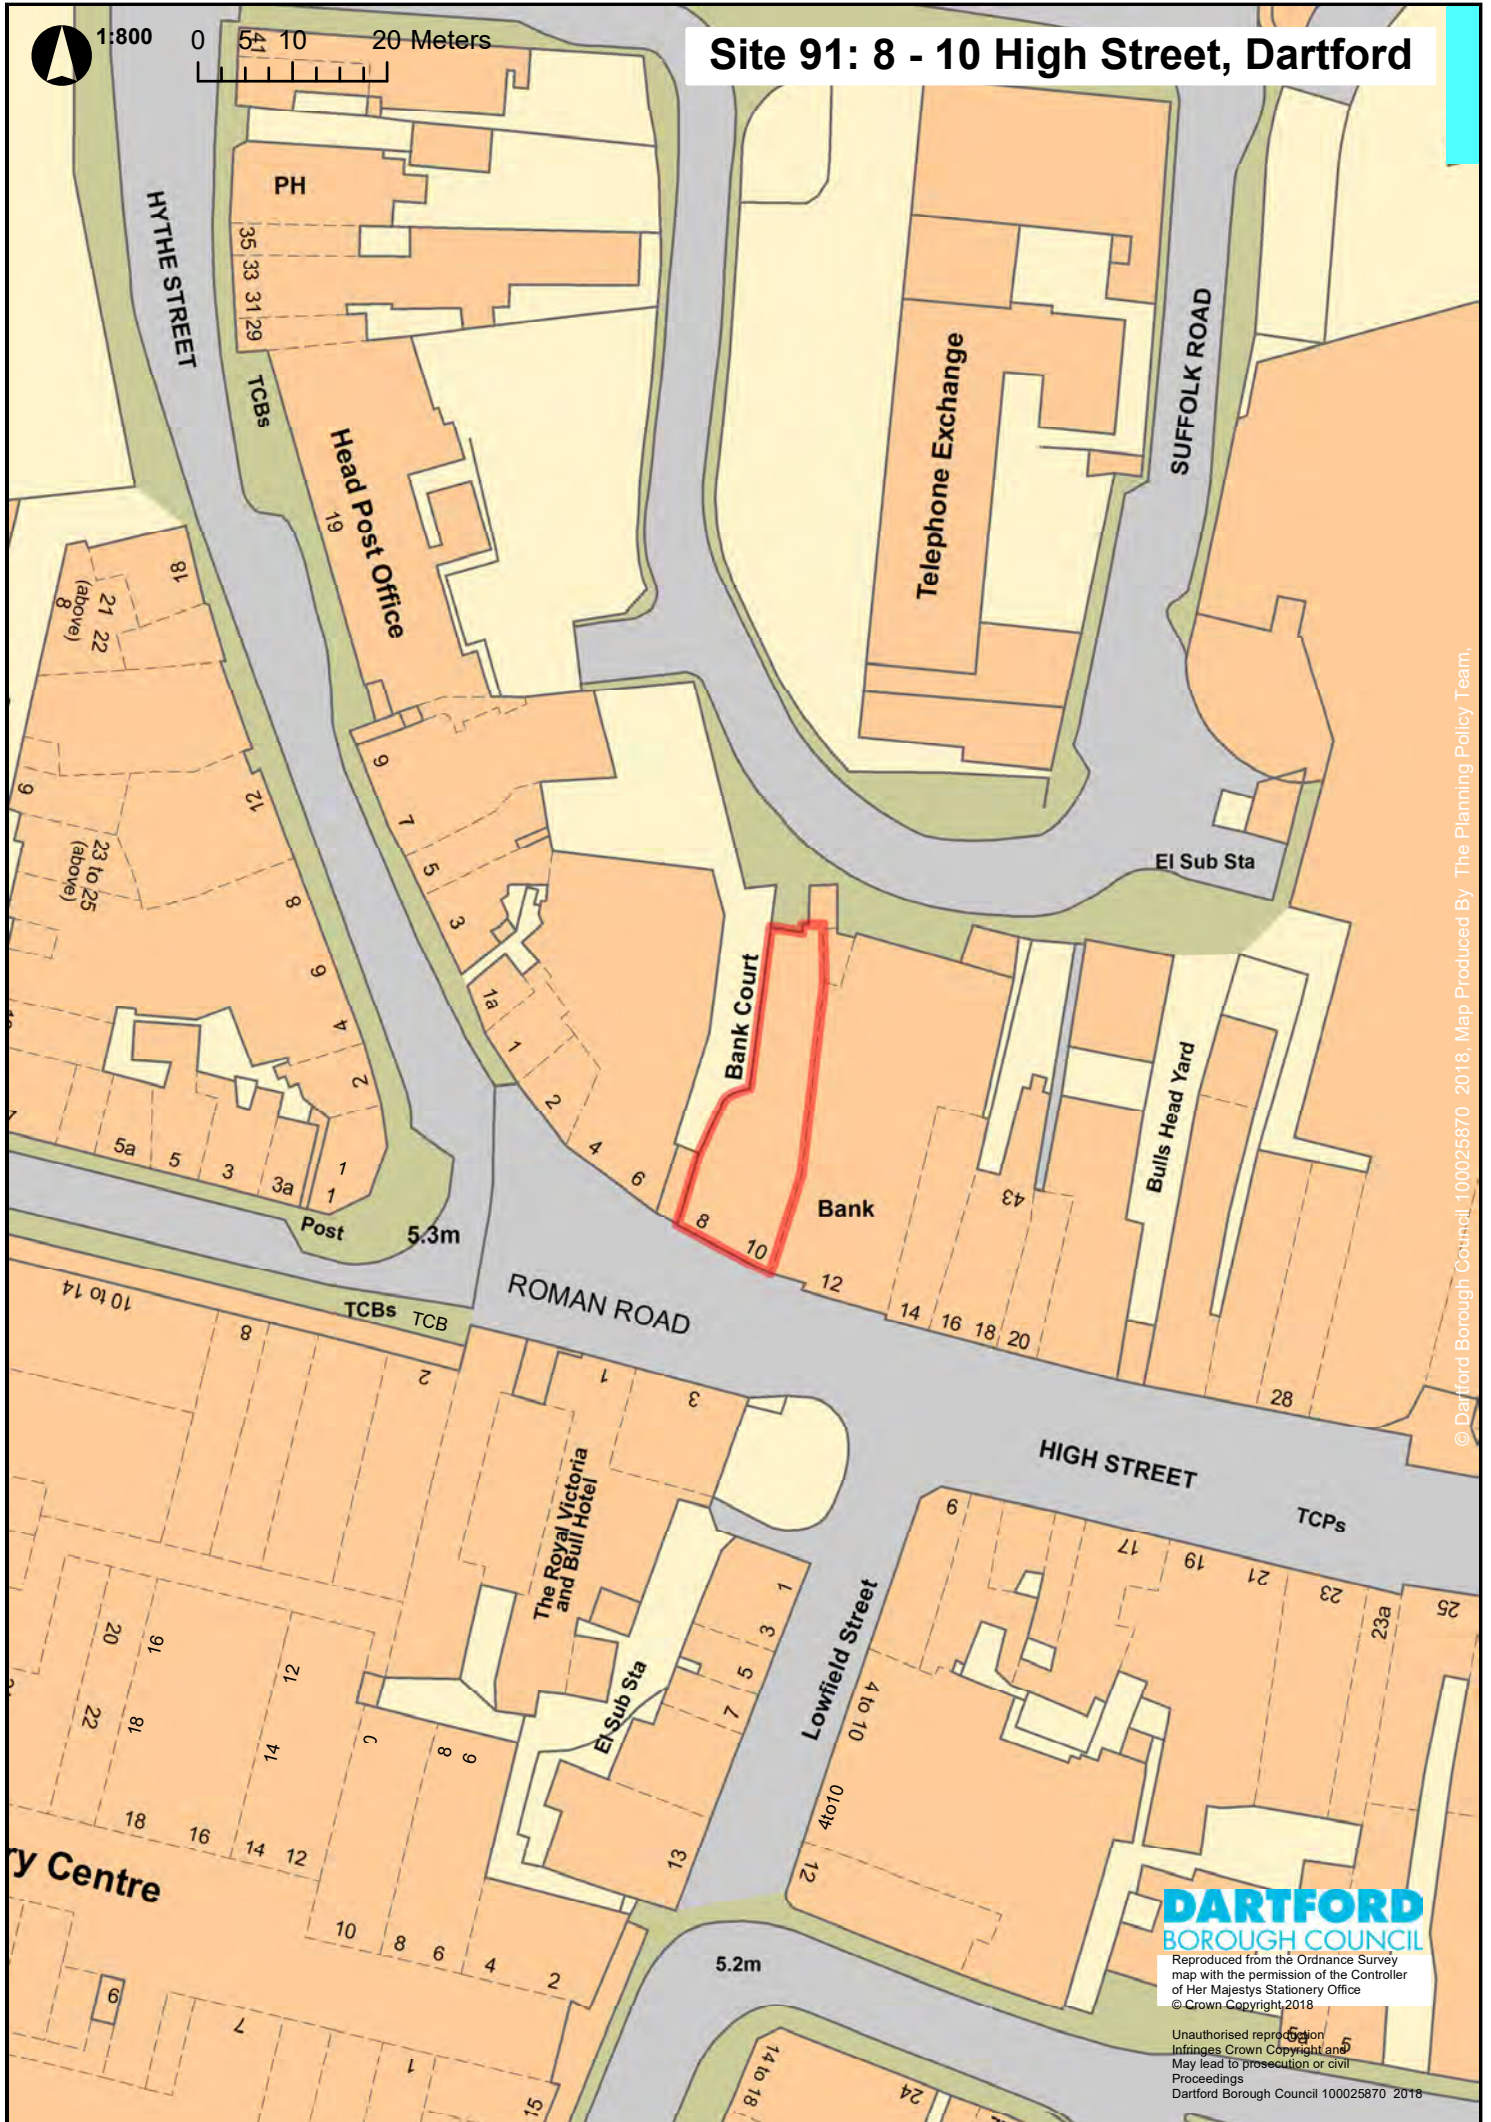

1:800

0 5 10 20 Meters

Site 91: 8 - 10 High Street, Dartford

© Dartford Borough Council 100025870 2018. Map Produced By The Planning Policy Team.

DARTFORD
BOROUGH COUNCIL

Reproduced from the Ordnance Survey map with the permission of the Controller of Her Majesty's Stationary Office © Crown Copyright 2018