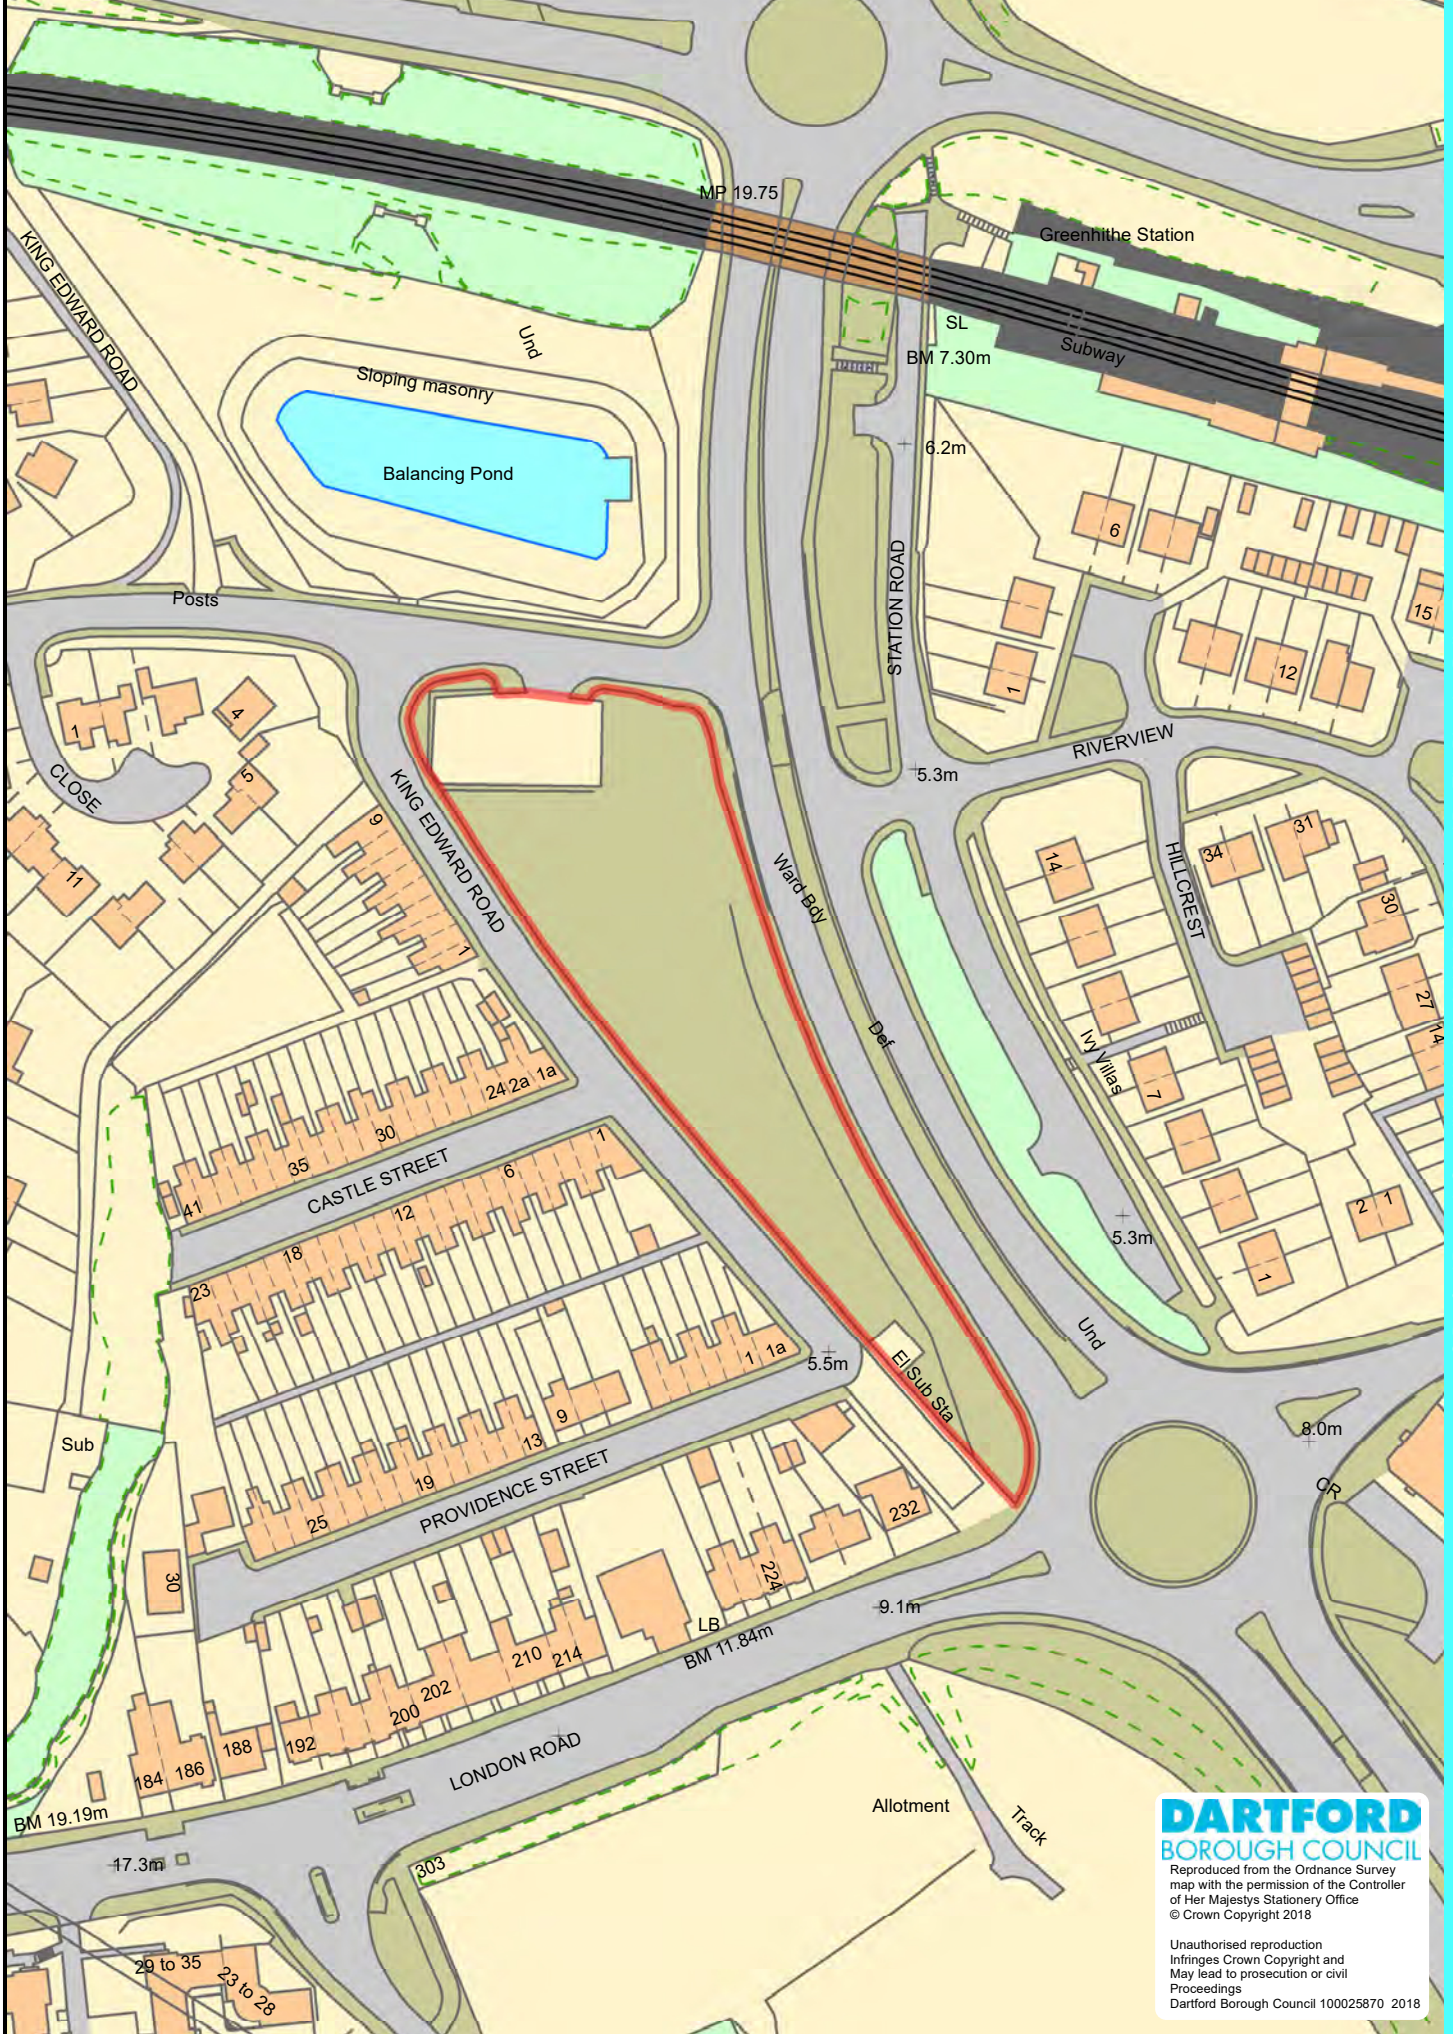

Site 117: Greenhithe Car Park

TCB

© Dartford Borough Council 100025870 2018. Map Produced By The Planning Policy Team.

DARTFORD
BOROUGH COUNCIL

Reproduced from the Ordnance Survey map with the permission of the Controller of Her Majesty's Stationery Office © Crown Copyright 2018