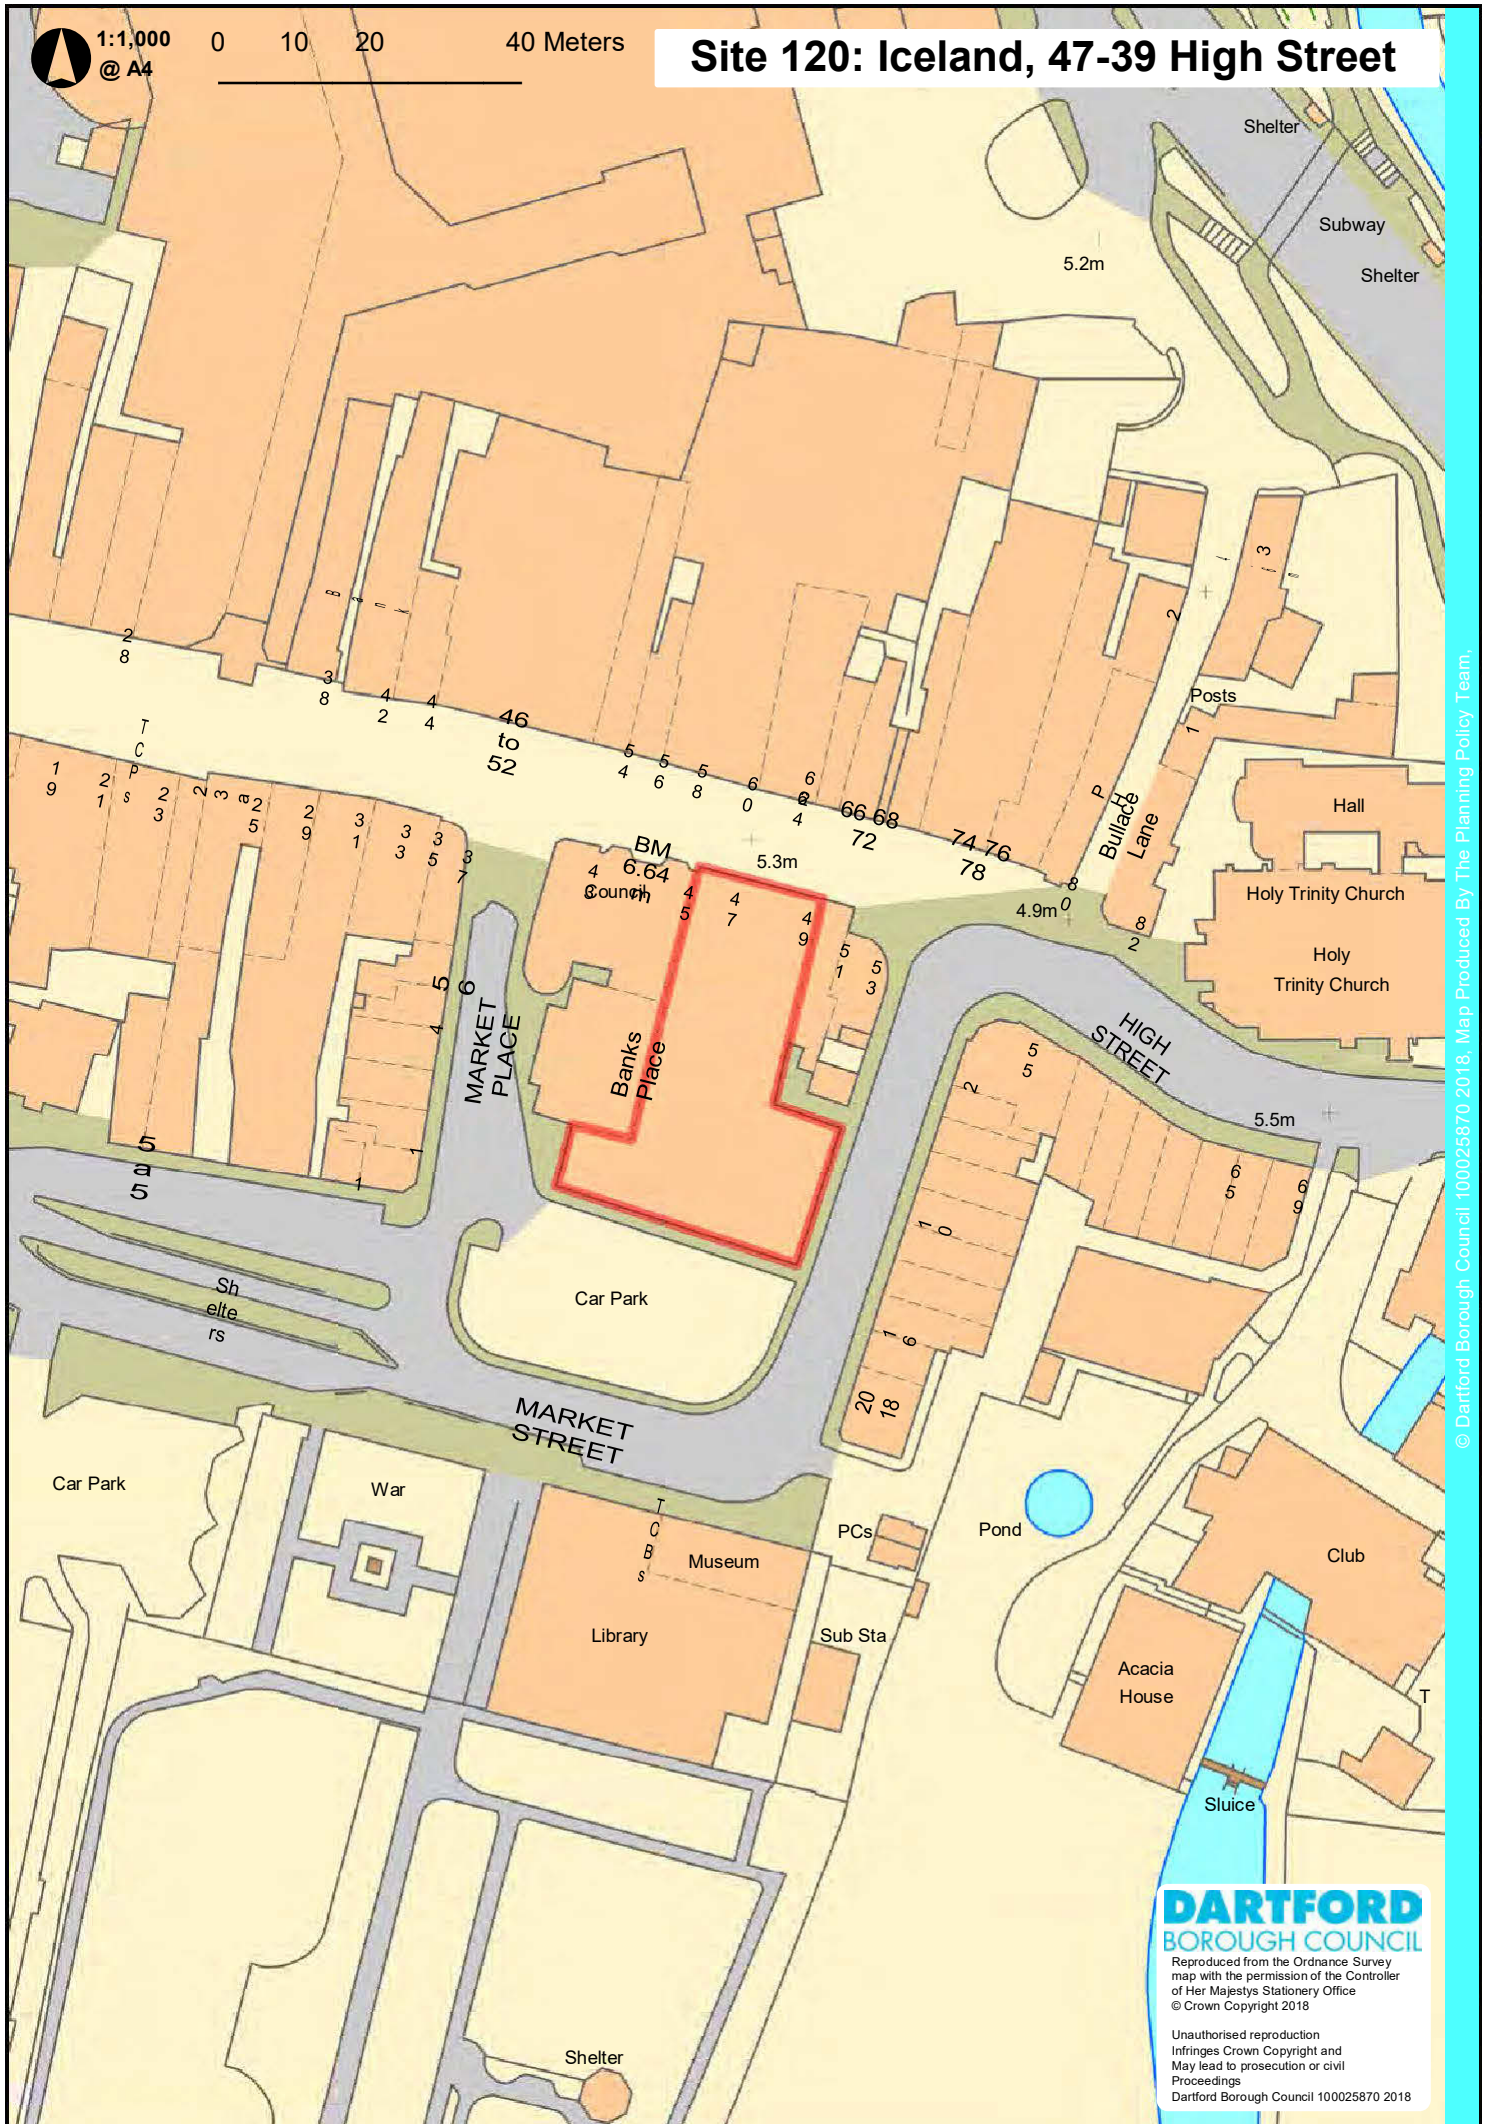

1:1,000  
@ A4

0 10 20 40 Meters

# Site 120: Iceland, 47-39 High Street

© Dartford Borough Council 100025870 2018. Map Produced By The Planning Policy Team

**DARTFORD**  
BOROUGH COUNCIL  
Reproduced from the Ordnance Survey map with the permission of the Controller of Her Majesty's Stationery Office  
© Crown Copyright 2018  
Unauthorised reproduction  
Infringes Crown Copyright and  
May lead to prosecution or civil  
Proceedings  
Dartford Borough Council 100025870 2018