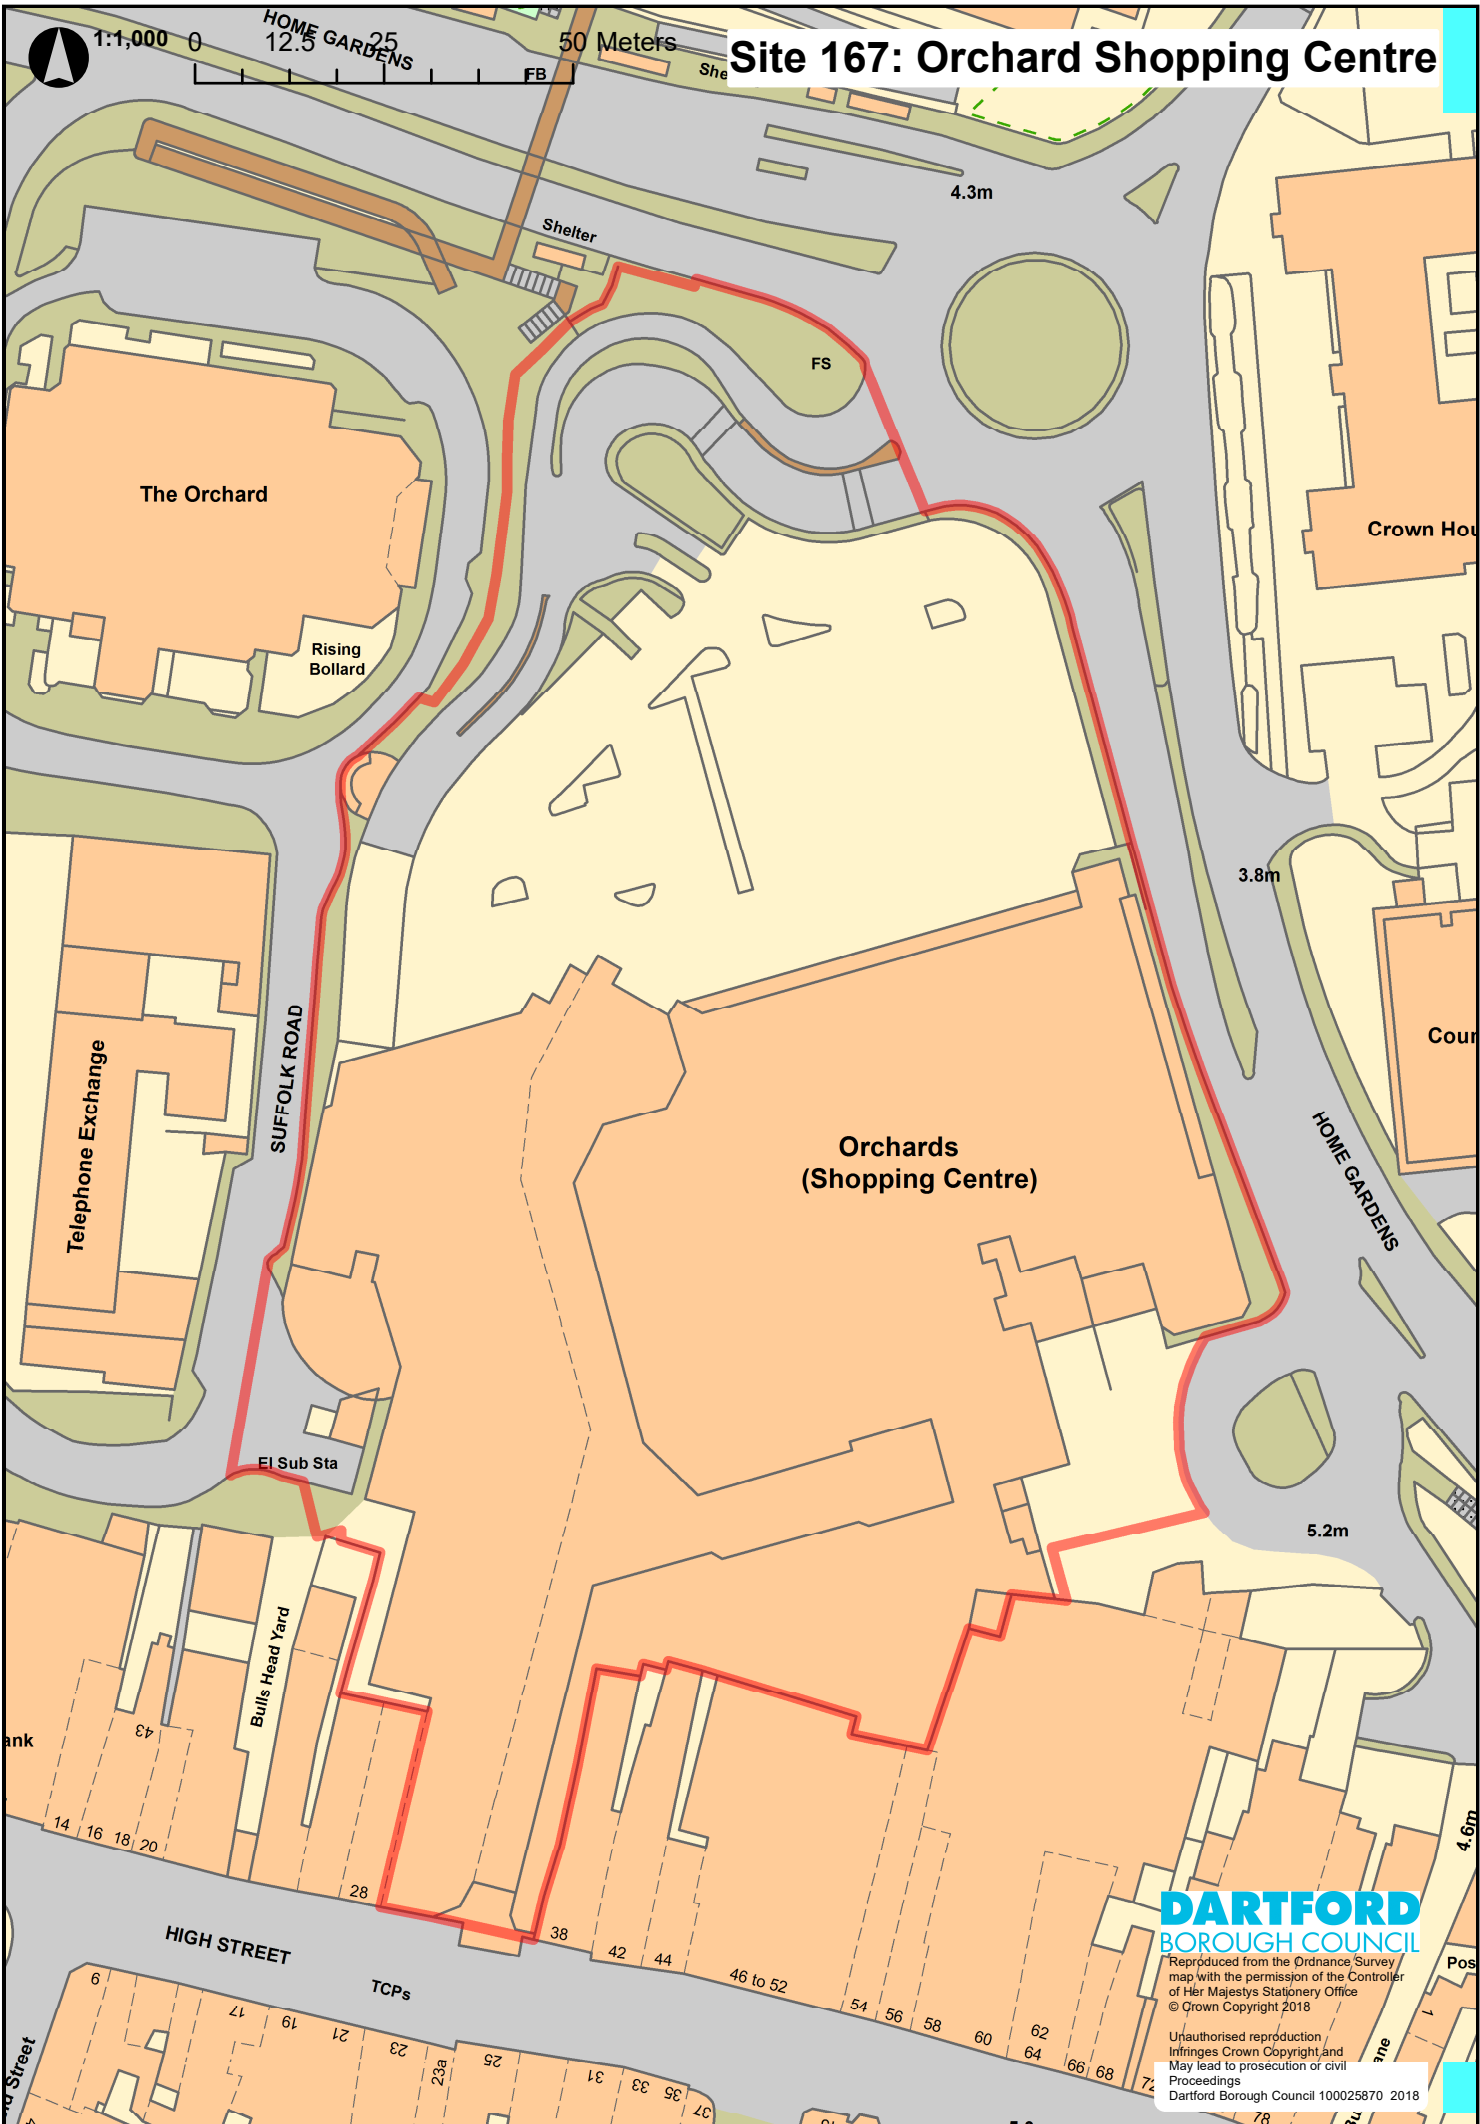

Site 167: Orchard Shopping Centre

DARTFORD
BOROUGH COUNCIL

Reproduced from the Ordnance Survey map with the permission of the Controller of Her Majesty's Stationery Office © Crown Copyright 2018

Unauthorised reproduction infringes Crown Copyright and may lead to prosecution or civil proceedings.
Dartford Borough Council 100025870 2018