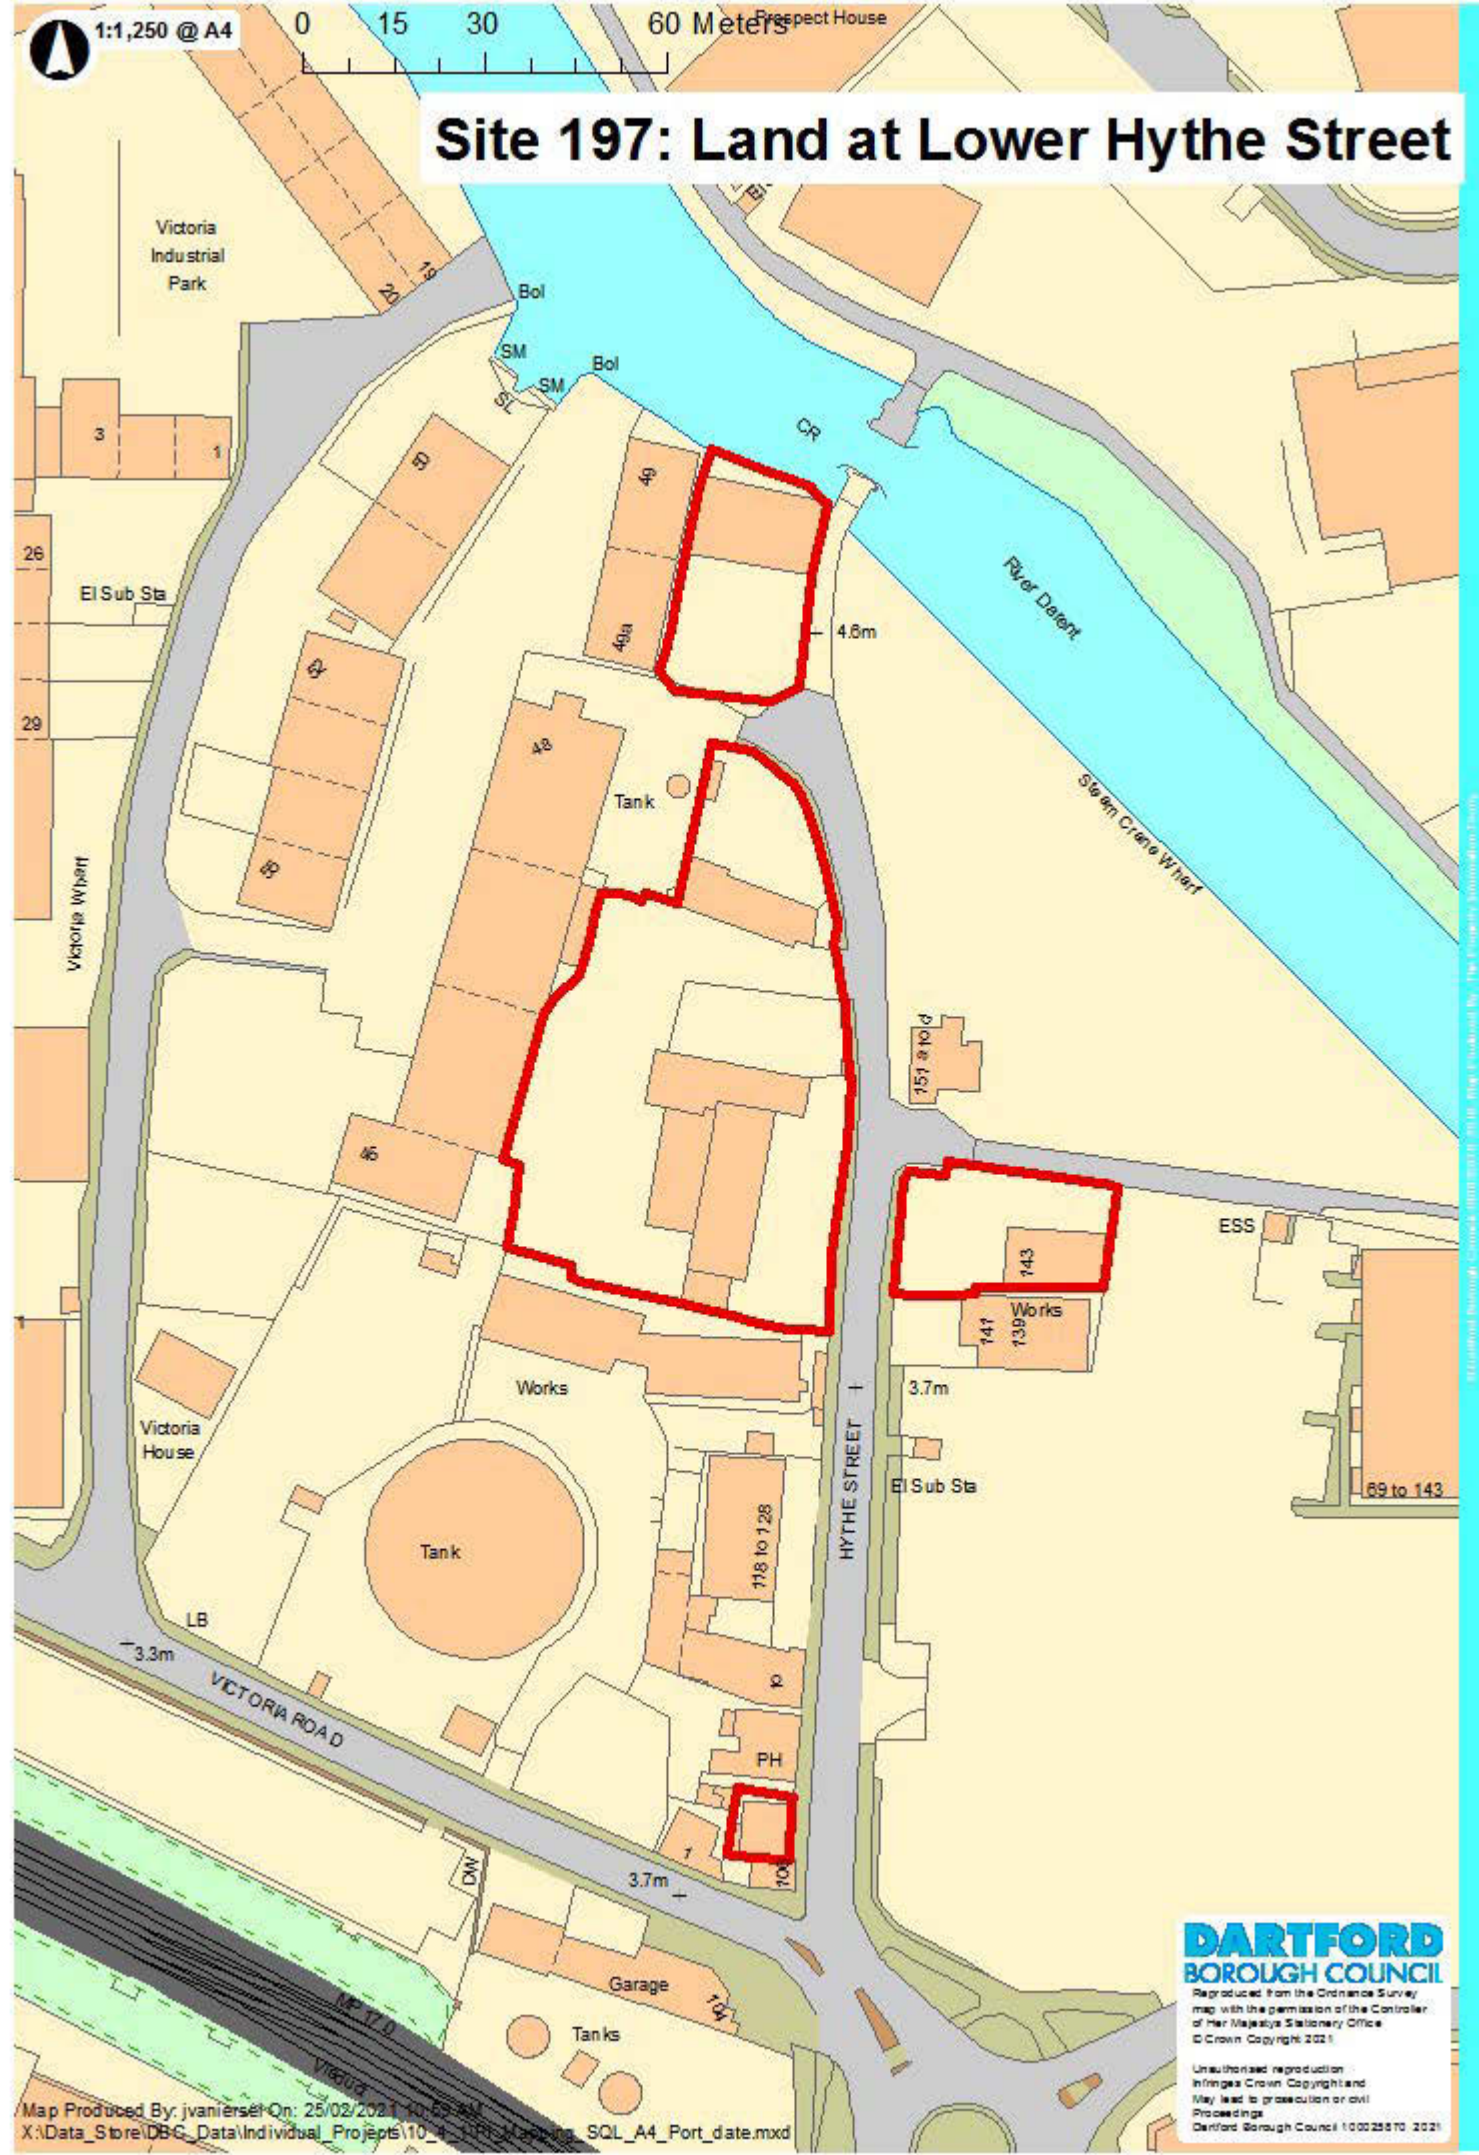

1:1,250 @ A4

Site 197: Land at Lower Hythe Street

DARTFORD BOROUGH COUNCIL

Reproduced from the Ordnance Survey map with the permission of the Controller of Her Majesty's Stationery Office © Crown Copyright 2021

Unauthorized reproduction infringes Crown Copyright and may lead to prosecution or civil proceedings
Dartford Borough Council 100025870 2021

© Ordnance Survey. Crown Copyright 2021. All Rights Reserved. By The Ordnance Survey Commission.