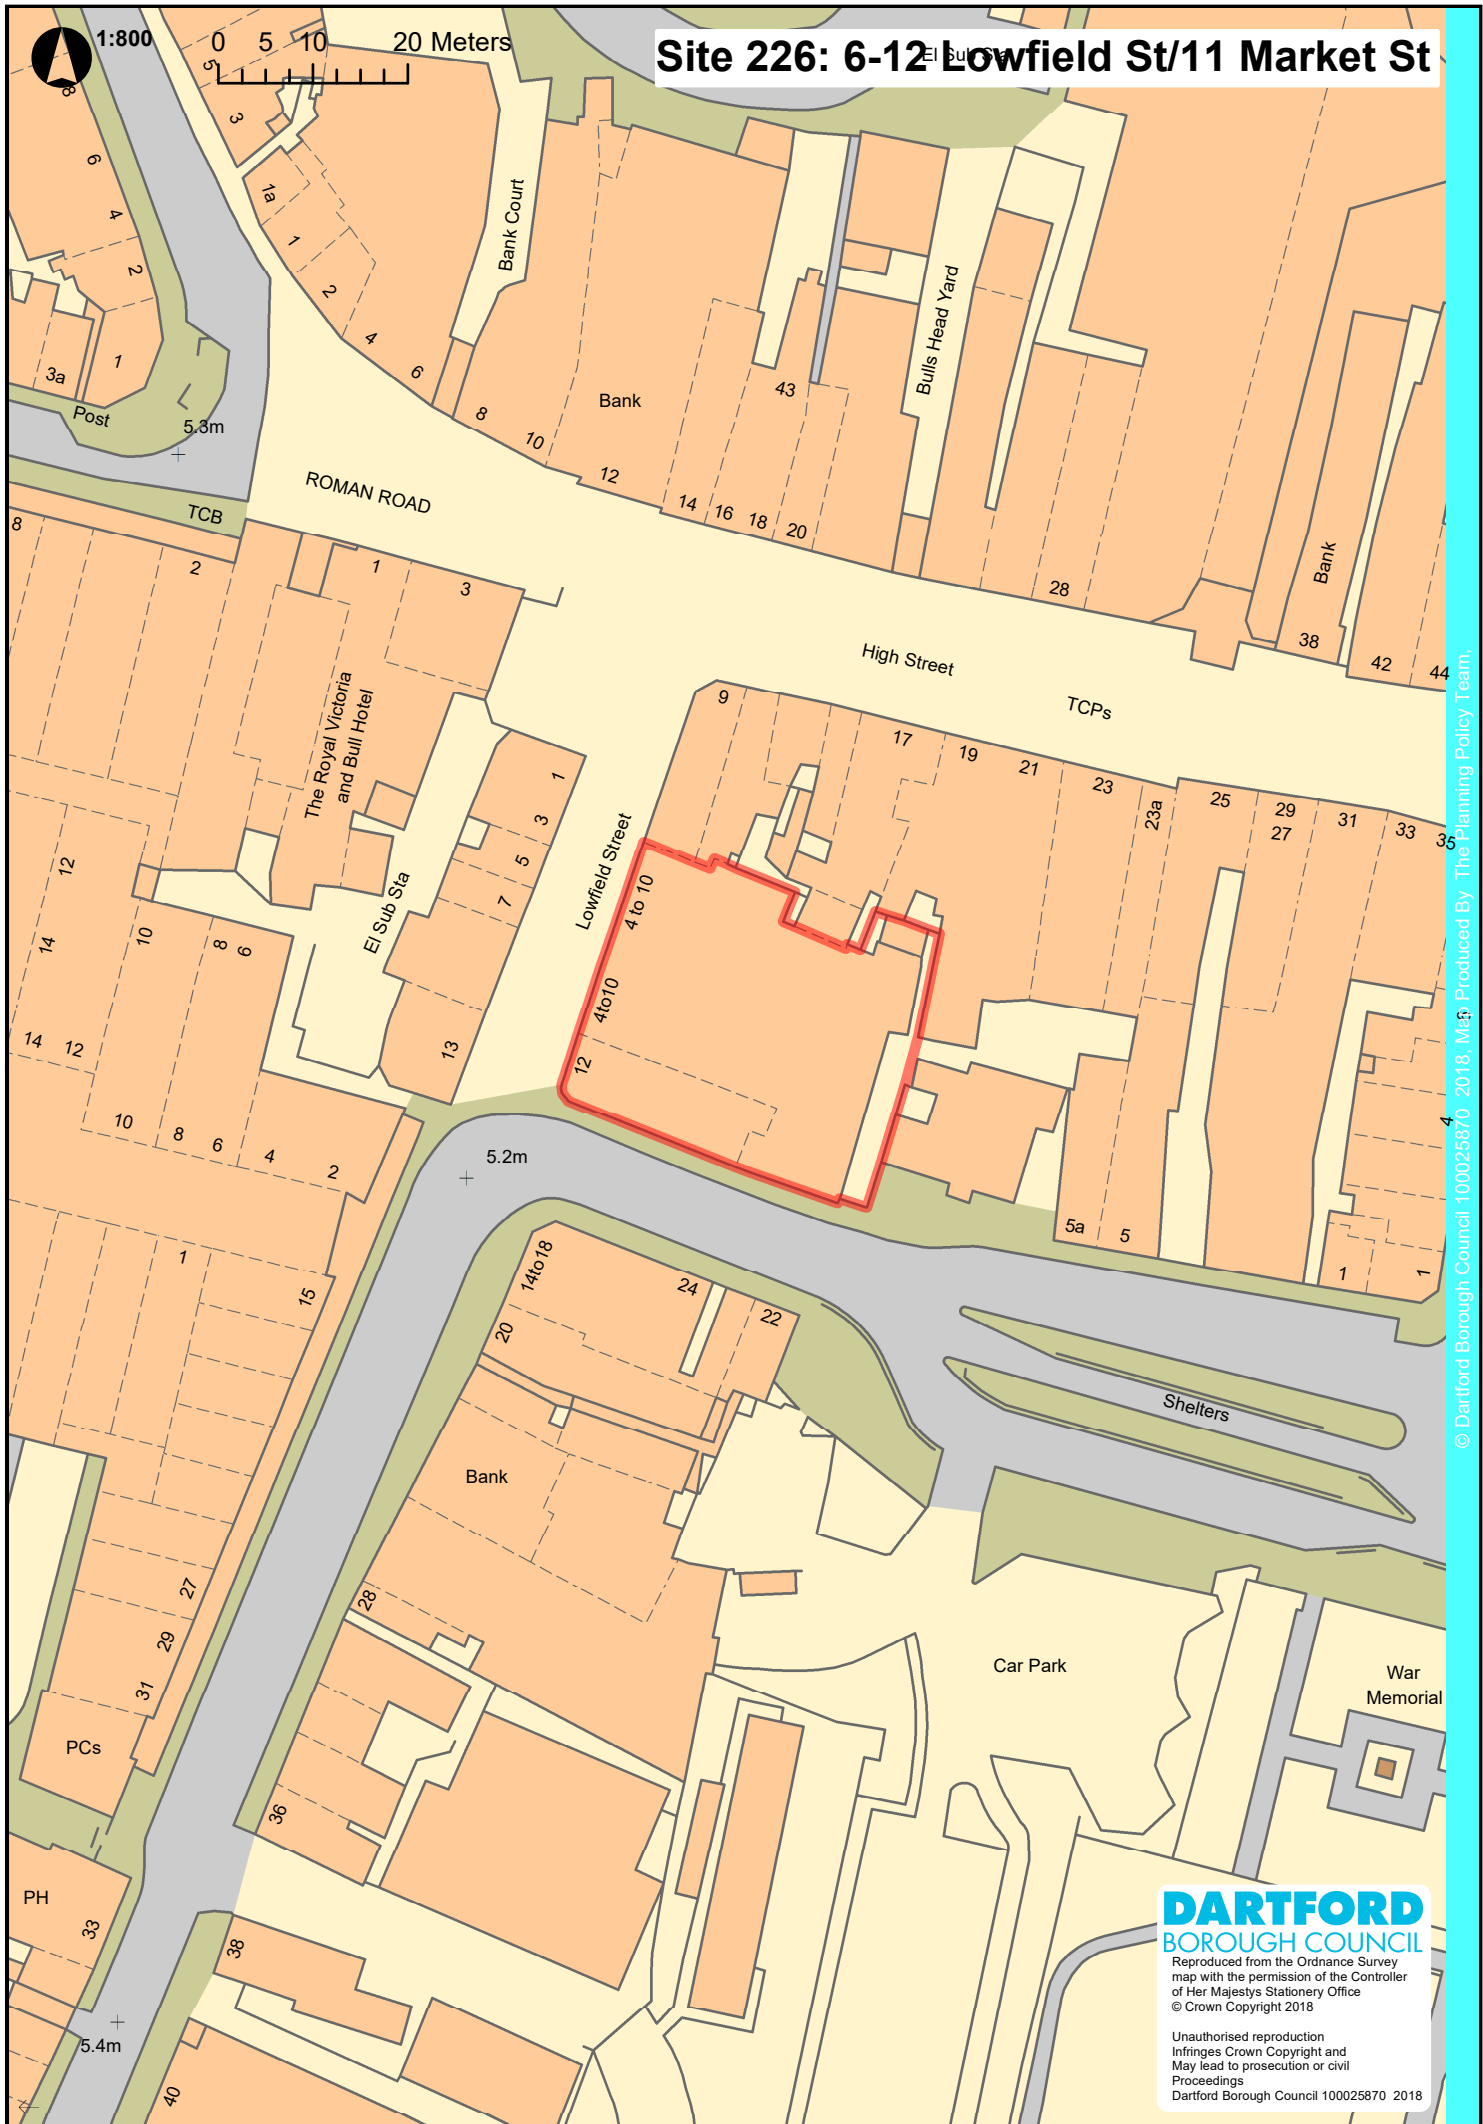

Site 226: 6-12 Lowfield St/11 Market St

1:800

© Dartford Borough Council 100025870 2018. Map Produced By The Planning Policy Team.

DARTFORD
BOROUGH COUNCIL
Reproduced from the Ordnance Survey map with the permission of the Controller of Her Majesty's Stationery Office © Crown Copyright 2018
Unauthorised reproduction infringes Crown Copyright and May lead to prosecution or civil Proceedings
Dartford Borough Council 100025870 2018