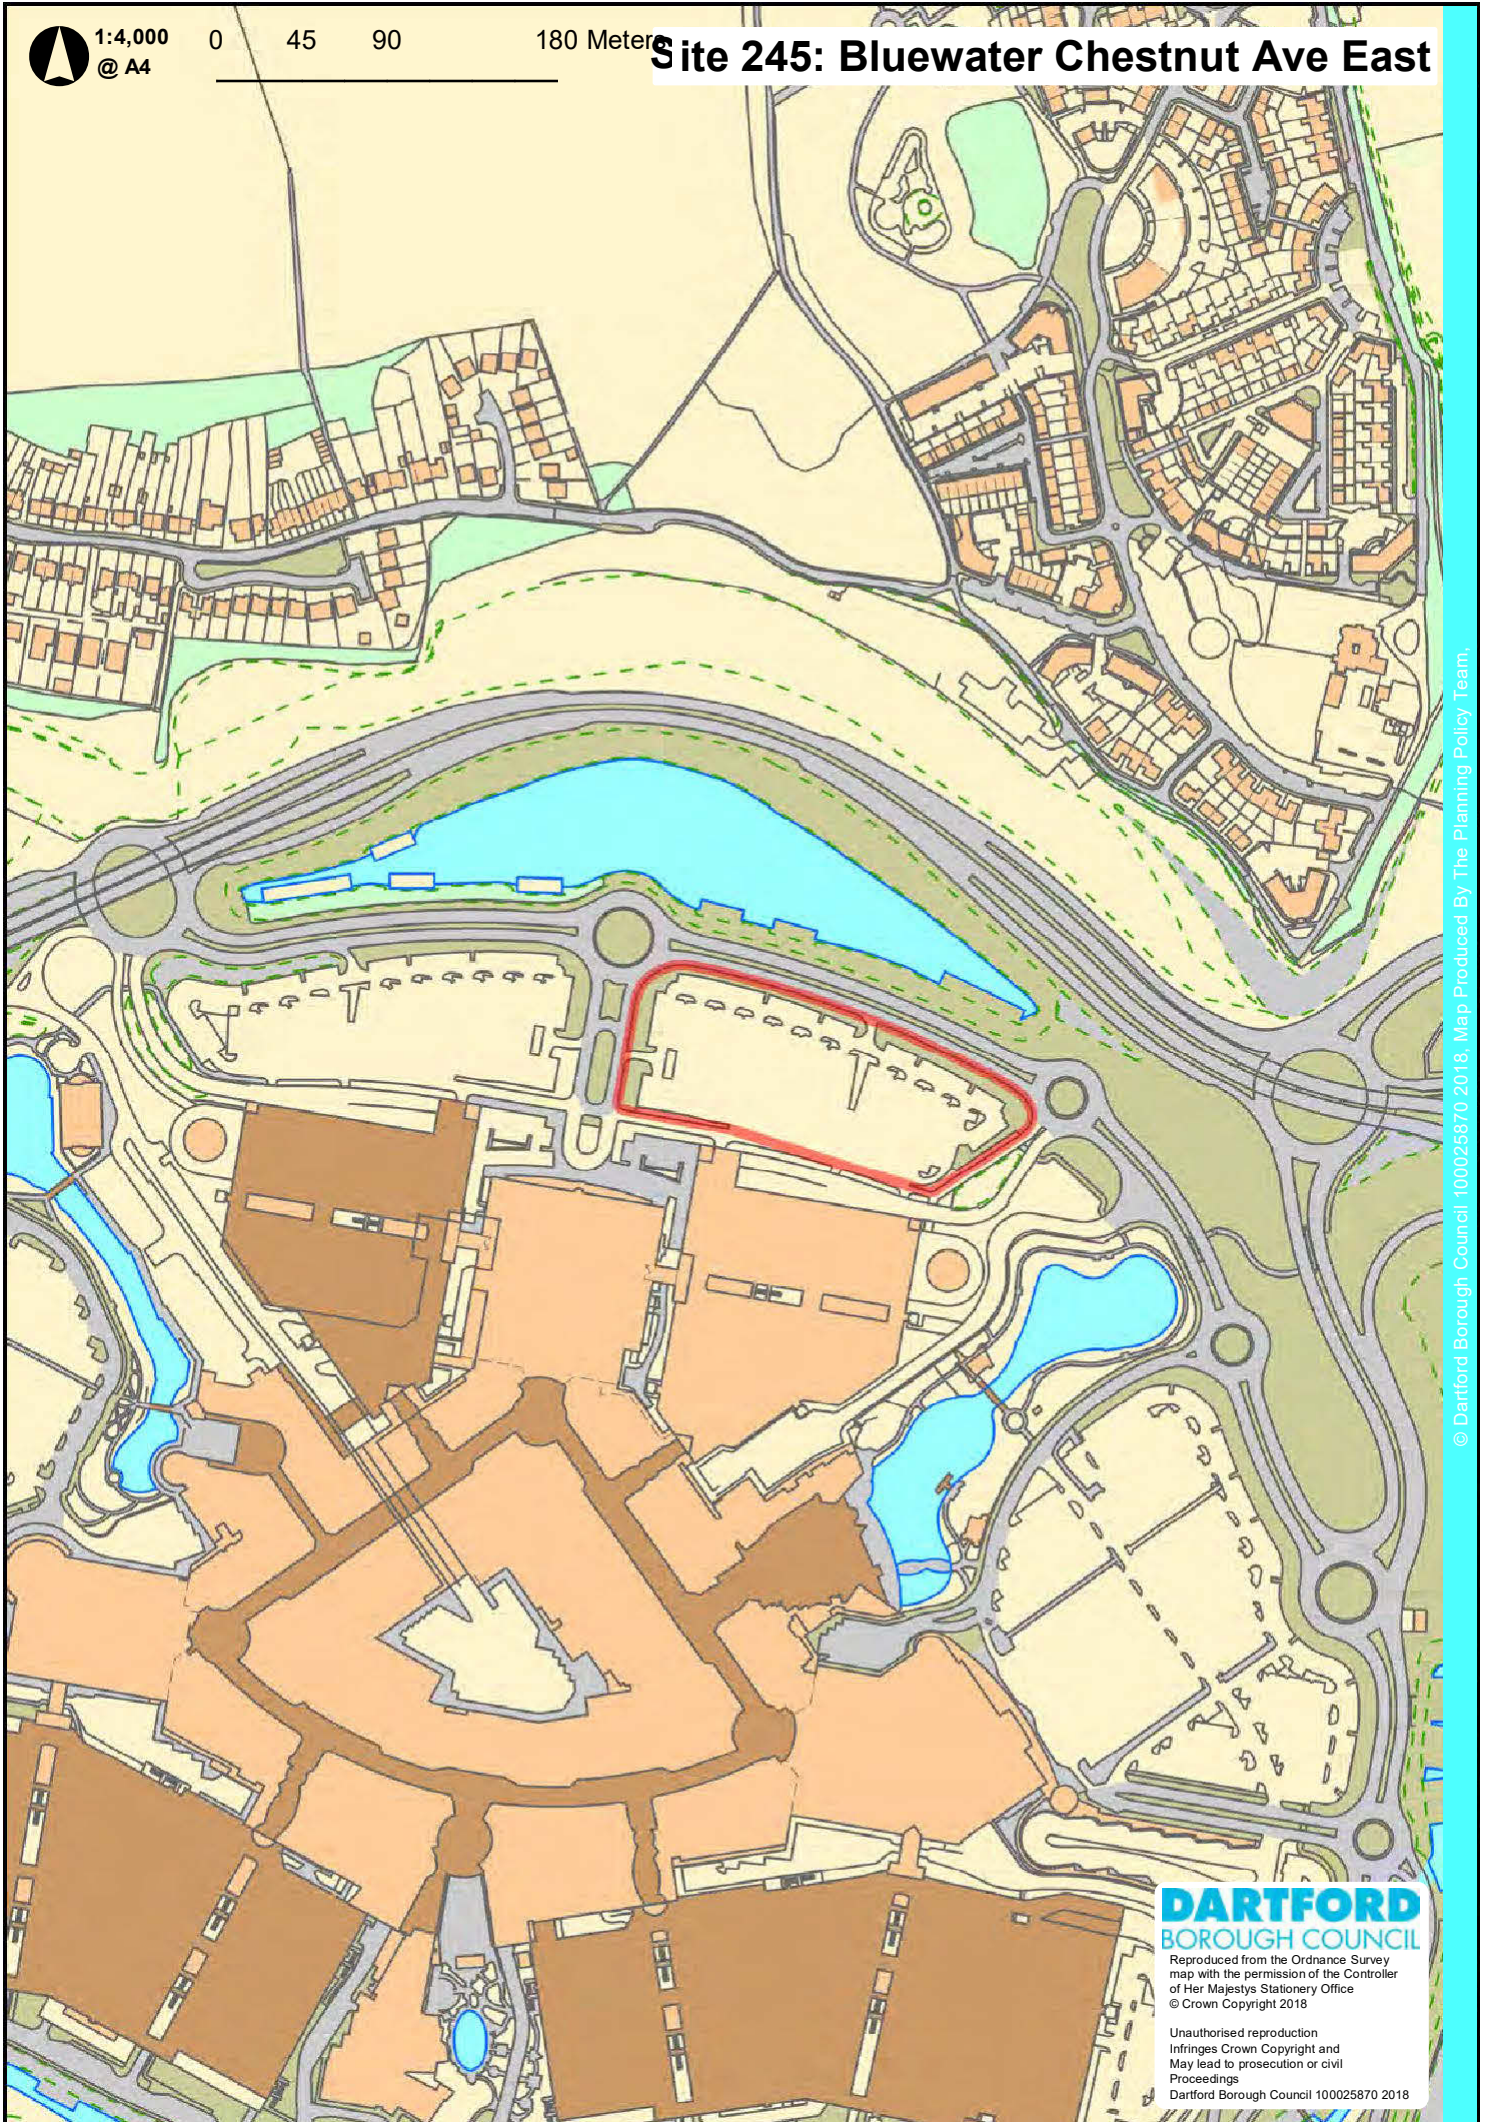

1:4,000
@ A4

0

45

90

180 Meters

Site 245: Bluewater Chestnut Ave East

© Dartford Borough Council 100025870 2018. Map Produced By The Planning Policy Team.

DARTFORD
BOROUGH COUNCIL

Reproduced from the Ordnance Survey map with the permission of the Controller of Her Majesty's Stationery Office © Crown Copyright 2018

Unauthorised reproduction
Infringes Crown Copyright and
May lead to prosecution or civil
Proceedings
Dartford Borough Council 100025870 2018