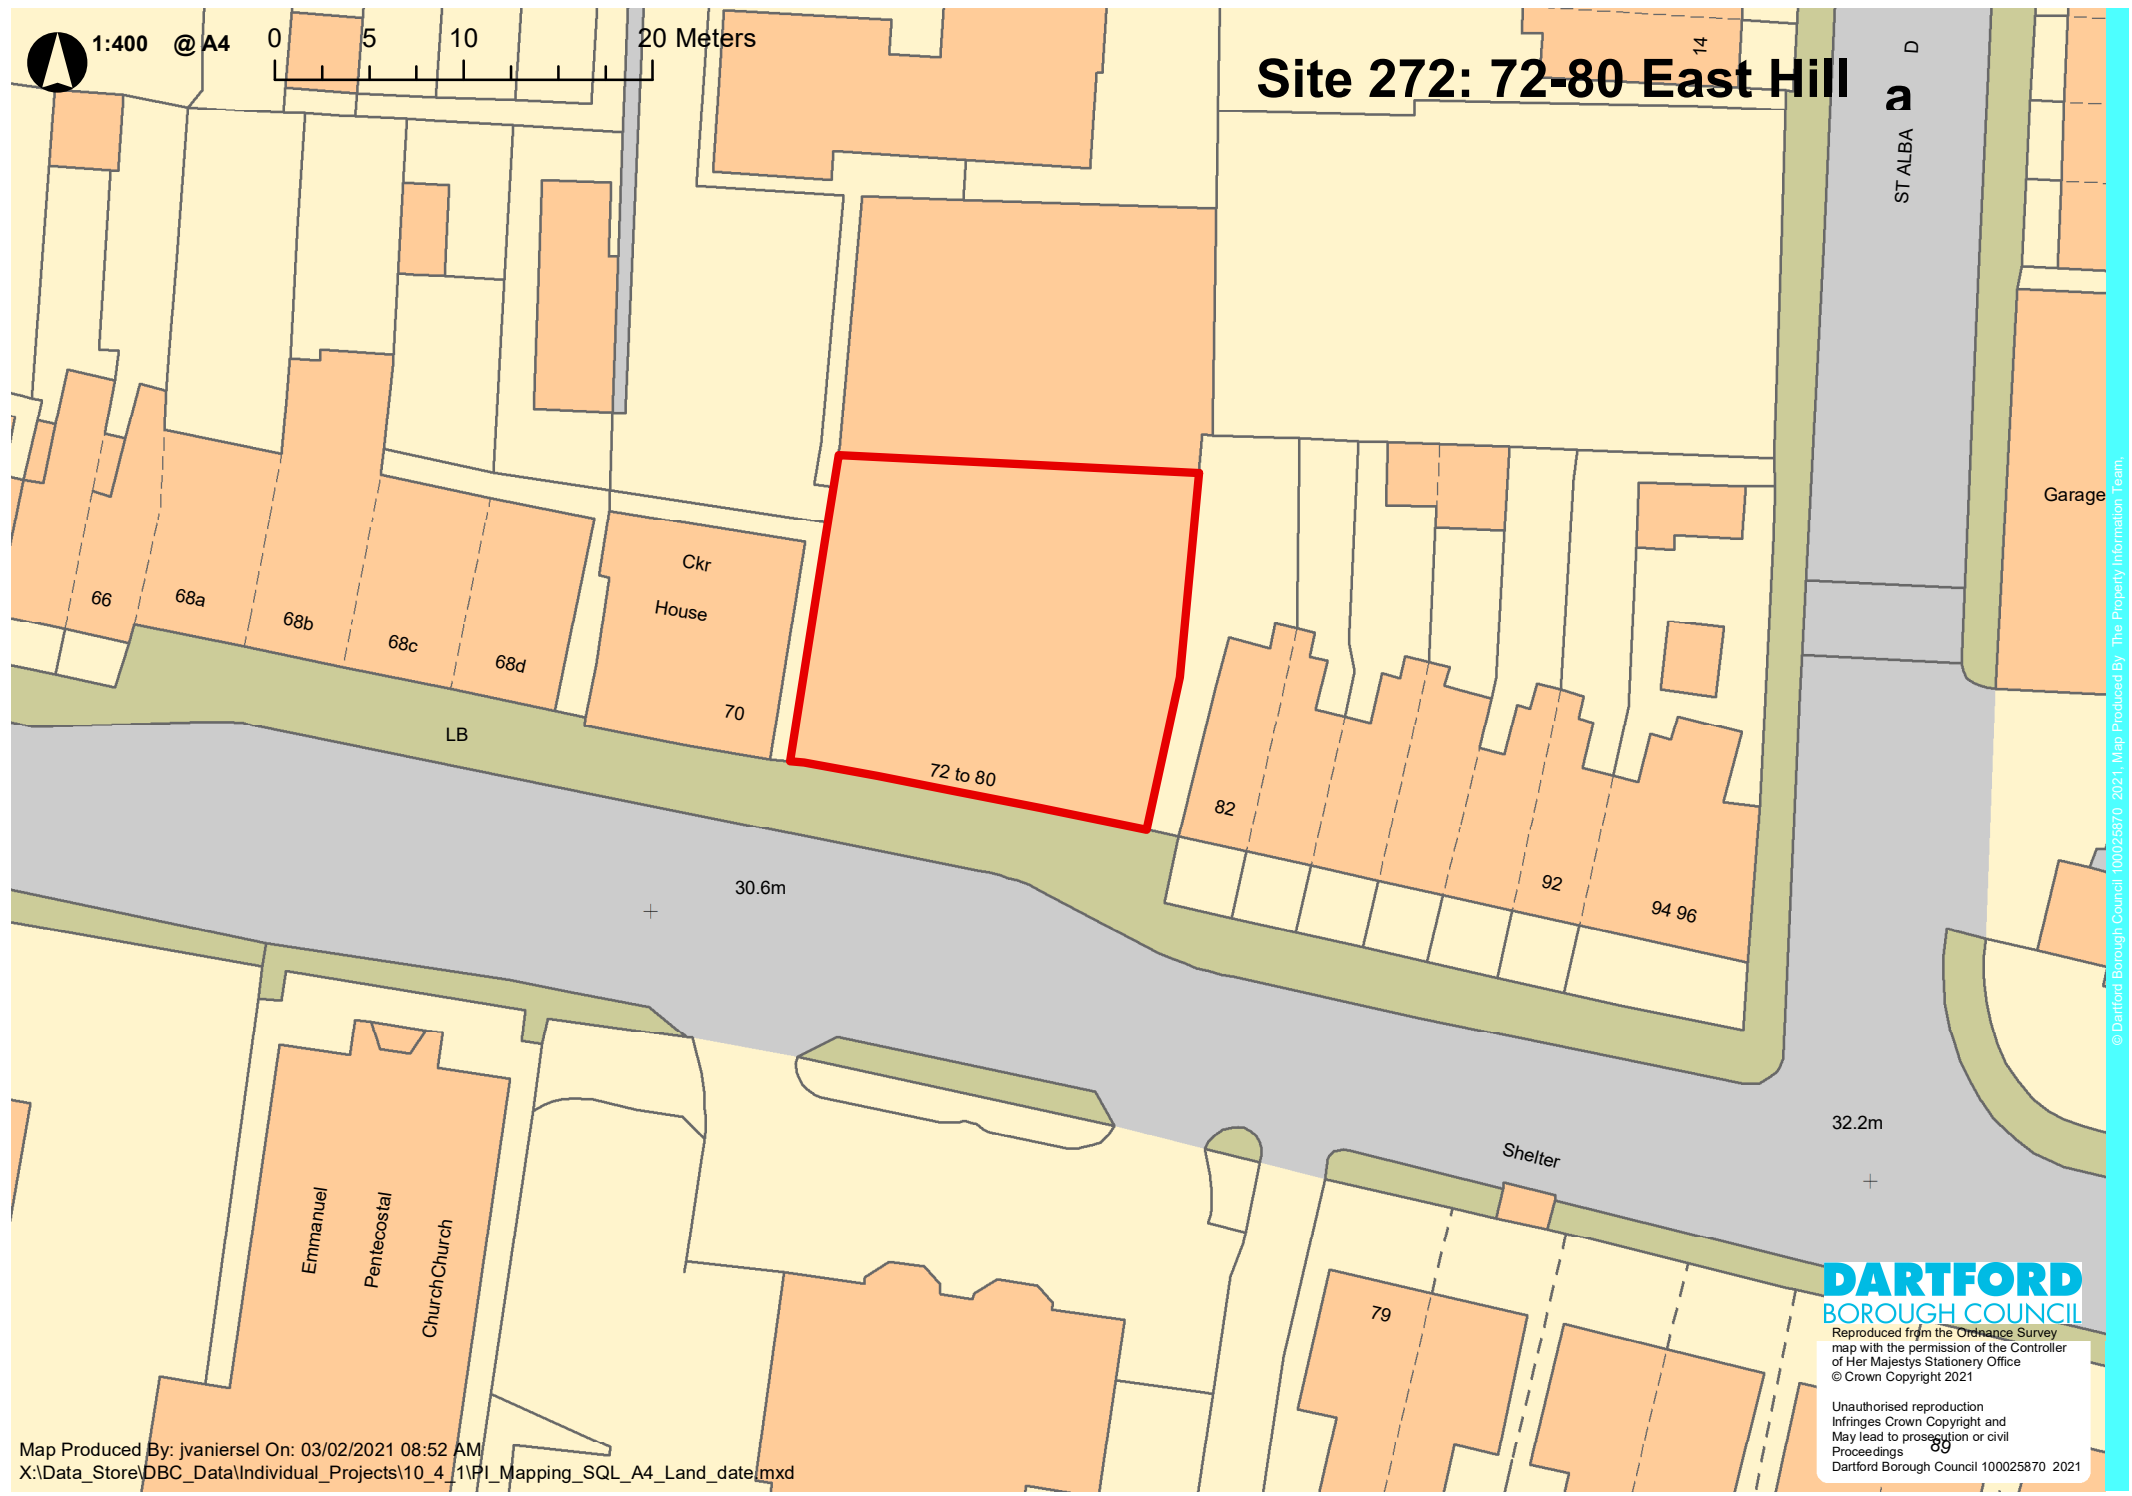

1:400 @ A4

Site 272: 72-80 East Hill

STALBA D

© Dartford Borough Council 100025870 2021. Map Produced By The Property Information Team.

DARTFORD
BOROUGH COUNCIL

Reproduced from the Ordnance Survey map with the permission of the Controller of Her Majesty's Stationery Office © Crown Copyright 2021