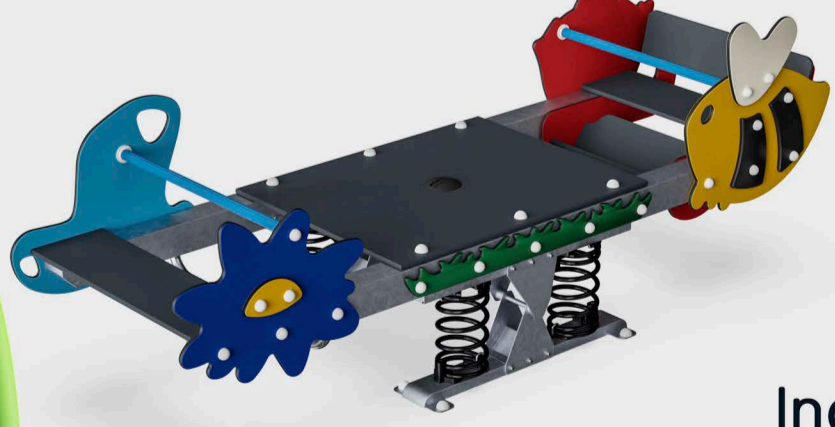

Cavell Crescent Playground

Dartford Borough Council

2x Flat Seat Swing

Cocowave Pendulum Swing

New Play Zone!
An Inclusive and creative design, we have connected all features in each zone with surfacing for everyone to play together! Included multiple sensory and wheelchair accessible features. We play together.

60
PLUS USERS

25
PLUS PLAY FEATURES

AGE
0-15
RANGE

Junior Zone

Toddler Zone

Spinner Bowl

Cocowave Pendulum Swing, with large coconut rope

Inclusive Home Seesaw, with central platform & additional backrest

Rocket Roller Spinner

Inclusive Swing

Dog Springer

KOMPAN
Let's play

- 50:50 Black / Blue Fleck
- 50:50 Black / Green Fleck