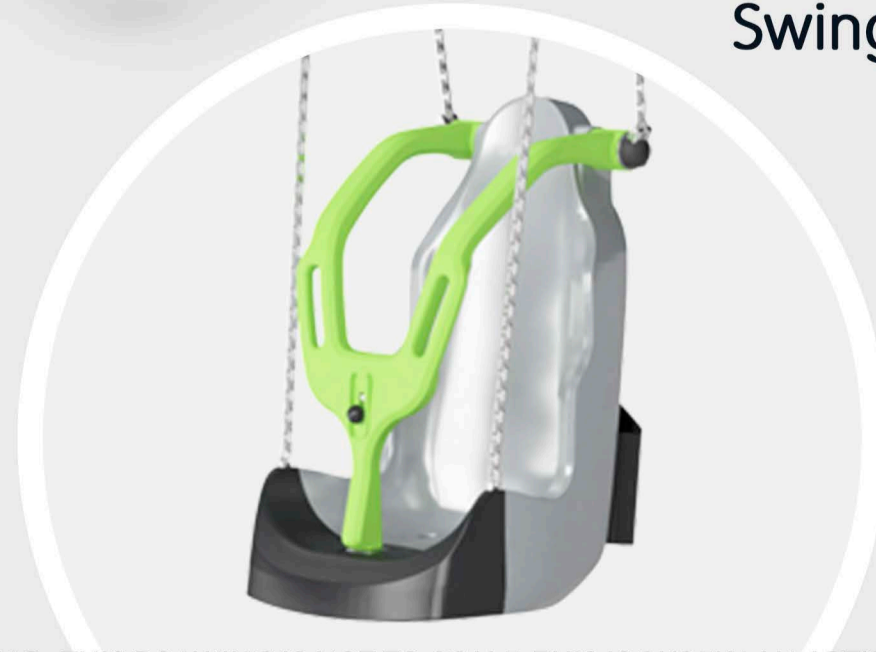

Cavell Crescent Playground

Dartford Borough Council

2x Flat Seat Swing

Cocowave Pendulum Swing

New Play Zone!
An Inclusive and creative design, we have connected all features in each zone with surfacing for everyone to play together! Included multiple sensory and wheelchair accessible features. We play together.

60
PLUS USERS

25
PLUS PLAY FEATURES

AGE
0-15
RANGE

Junior Zone

Toddler Zone

Spinner Bowl

Cocowave Pendulum Swing, with large coconut rope

Inclusive Home Seesaw, with central platform & additional backrest

Rocket Roller Spinner

Inclusive Swing

Dog Springer

KOMPAN
Let's play

- 50:50 Black / Blue Fleck
- 50:50 Black / Green Fleck