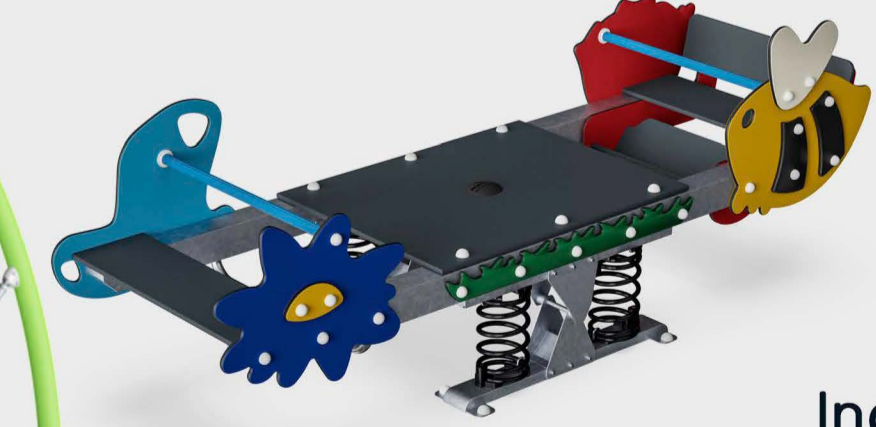

Cavell Crescent Playground

Dartford Borough Council

2x Flat Seat Swing

Cocowave
Pendulum Swing

New Play Zone!
An Inclusive and creative design, we have connected all features in each zone with surfacing for everyone to play together! Included multiple sensory and wheelchair accessible features. We play together.

60
PLUS
USERS

25
PLUS
PLAY
FEATURES

AGE
0-15
RANGE

Junior Zone

Toddler Zone

Spinner Bowl

50:50 Black / Blue Fleck

50:50 Black / Green Fleck

Cocowave Pendulum Swing, with large coconut rope

Inclusive Home Seesaw, with central platform & additional backrest

Rocket Roller Spinner

Inclusive Swing

Dog Springer

2x Cradle Swing

Inclusive Swing

Spinner Bowl

Dog Springer

Wheelchair Roundabout

3D Snake Stepping Trail

KOMPAN
Let's play