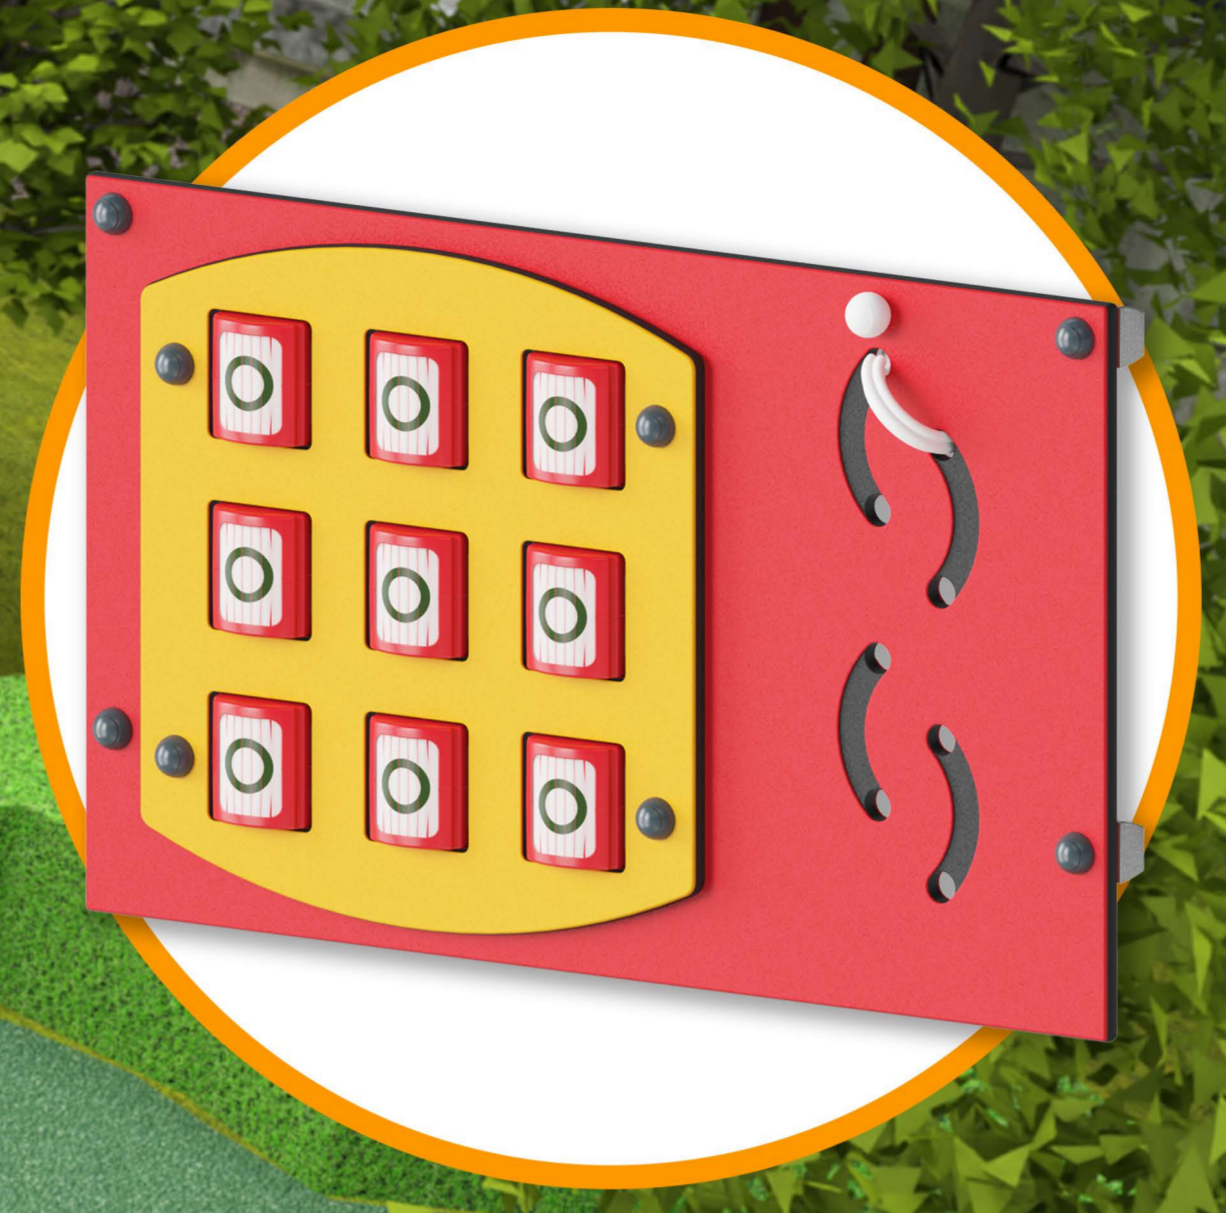

Penney Close play area

Dartford Borough Council

AGE +
0-6
RANGE

20
PLUS PLAY
FEATURES

50
PLUS
USERS

- CREATIVE**
Joy of creating, co-creation & experimenting with materials
- PHYSICAL**
Joy of movement, motor skills, muscle, cardio & bone density
- SOCIAL-EMOTIONAL**
Joy of being together, teamwork & sense of belonging
- COGNITIVE**
Joy of learning, curiosity, understanding & knowledge of the world.

Steel Swing 2.5m

Birds nest swing

Cradle & flat seat swing

Coconut rope & Stepping discs

Ring Game Play Panel

Balance Rope

Hopscotch Dragon

Palace & Fortress Multiplay Unit

Alphabet stepping stones

Spinner Bowl

Inclusive Carousel

Crazy Dragon Springer

KOMPAN
Let's play