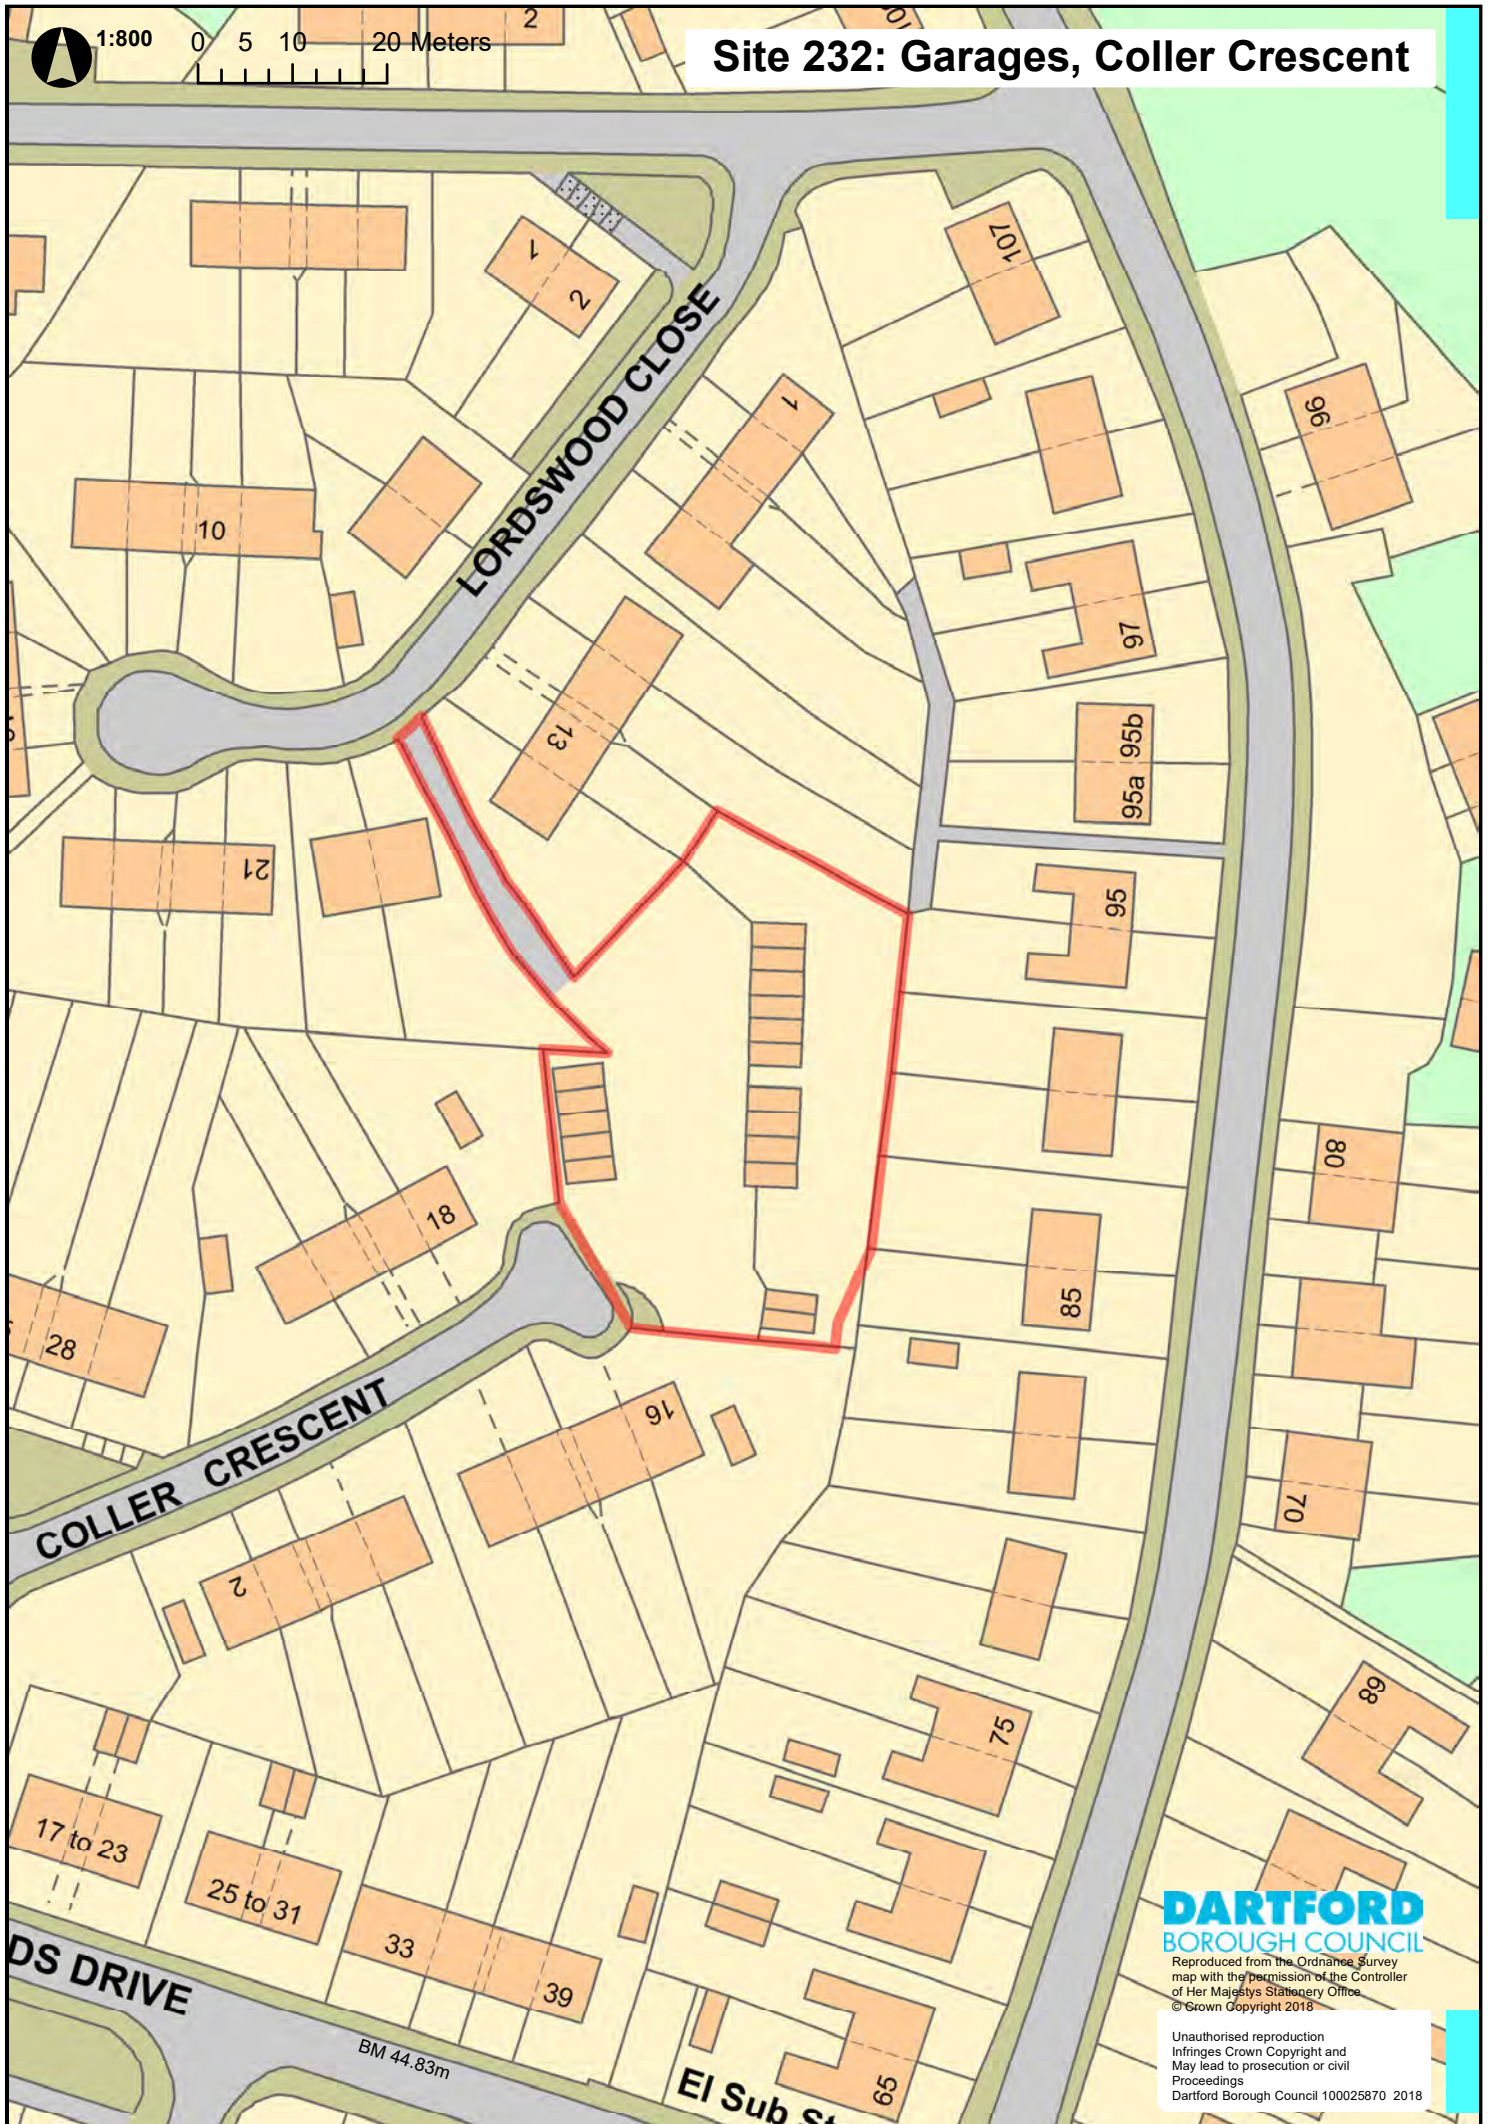

1:800

0 5 10 20 Meters

Site 232: Garages, Collier Crescent

DARTFORD
BOROUGH COUNCIL

Reproduced from the Ordnance Survey map with the permission of the Controller of Her Majesty's Stationery Office © Crown Copyright 2018