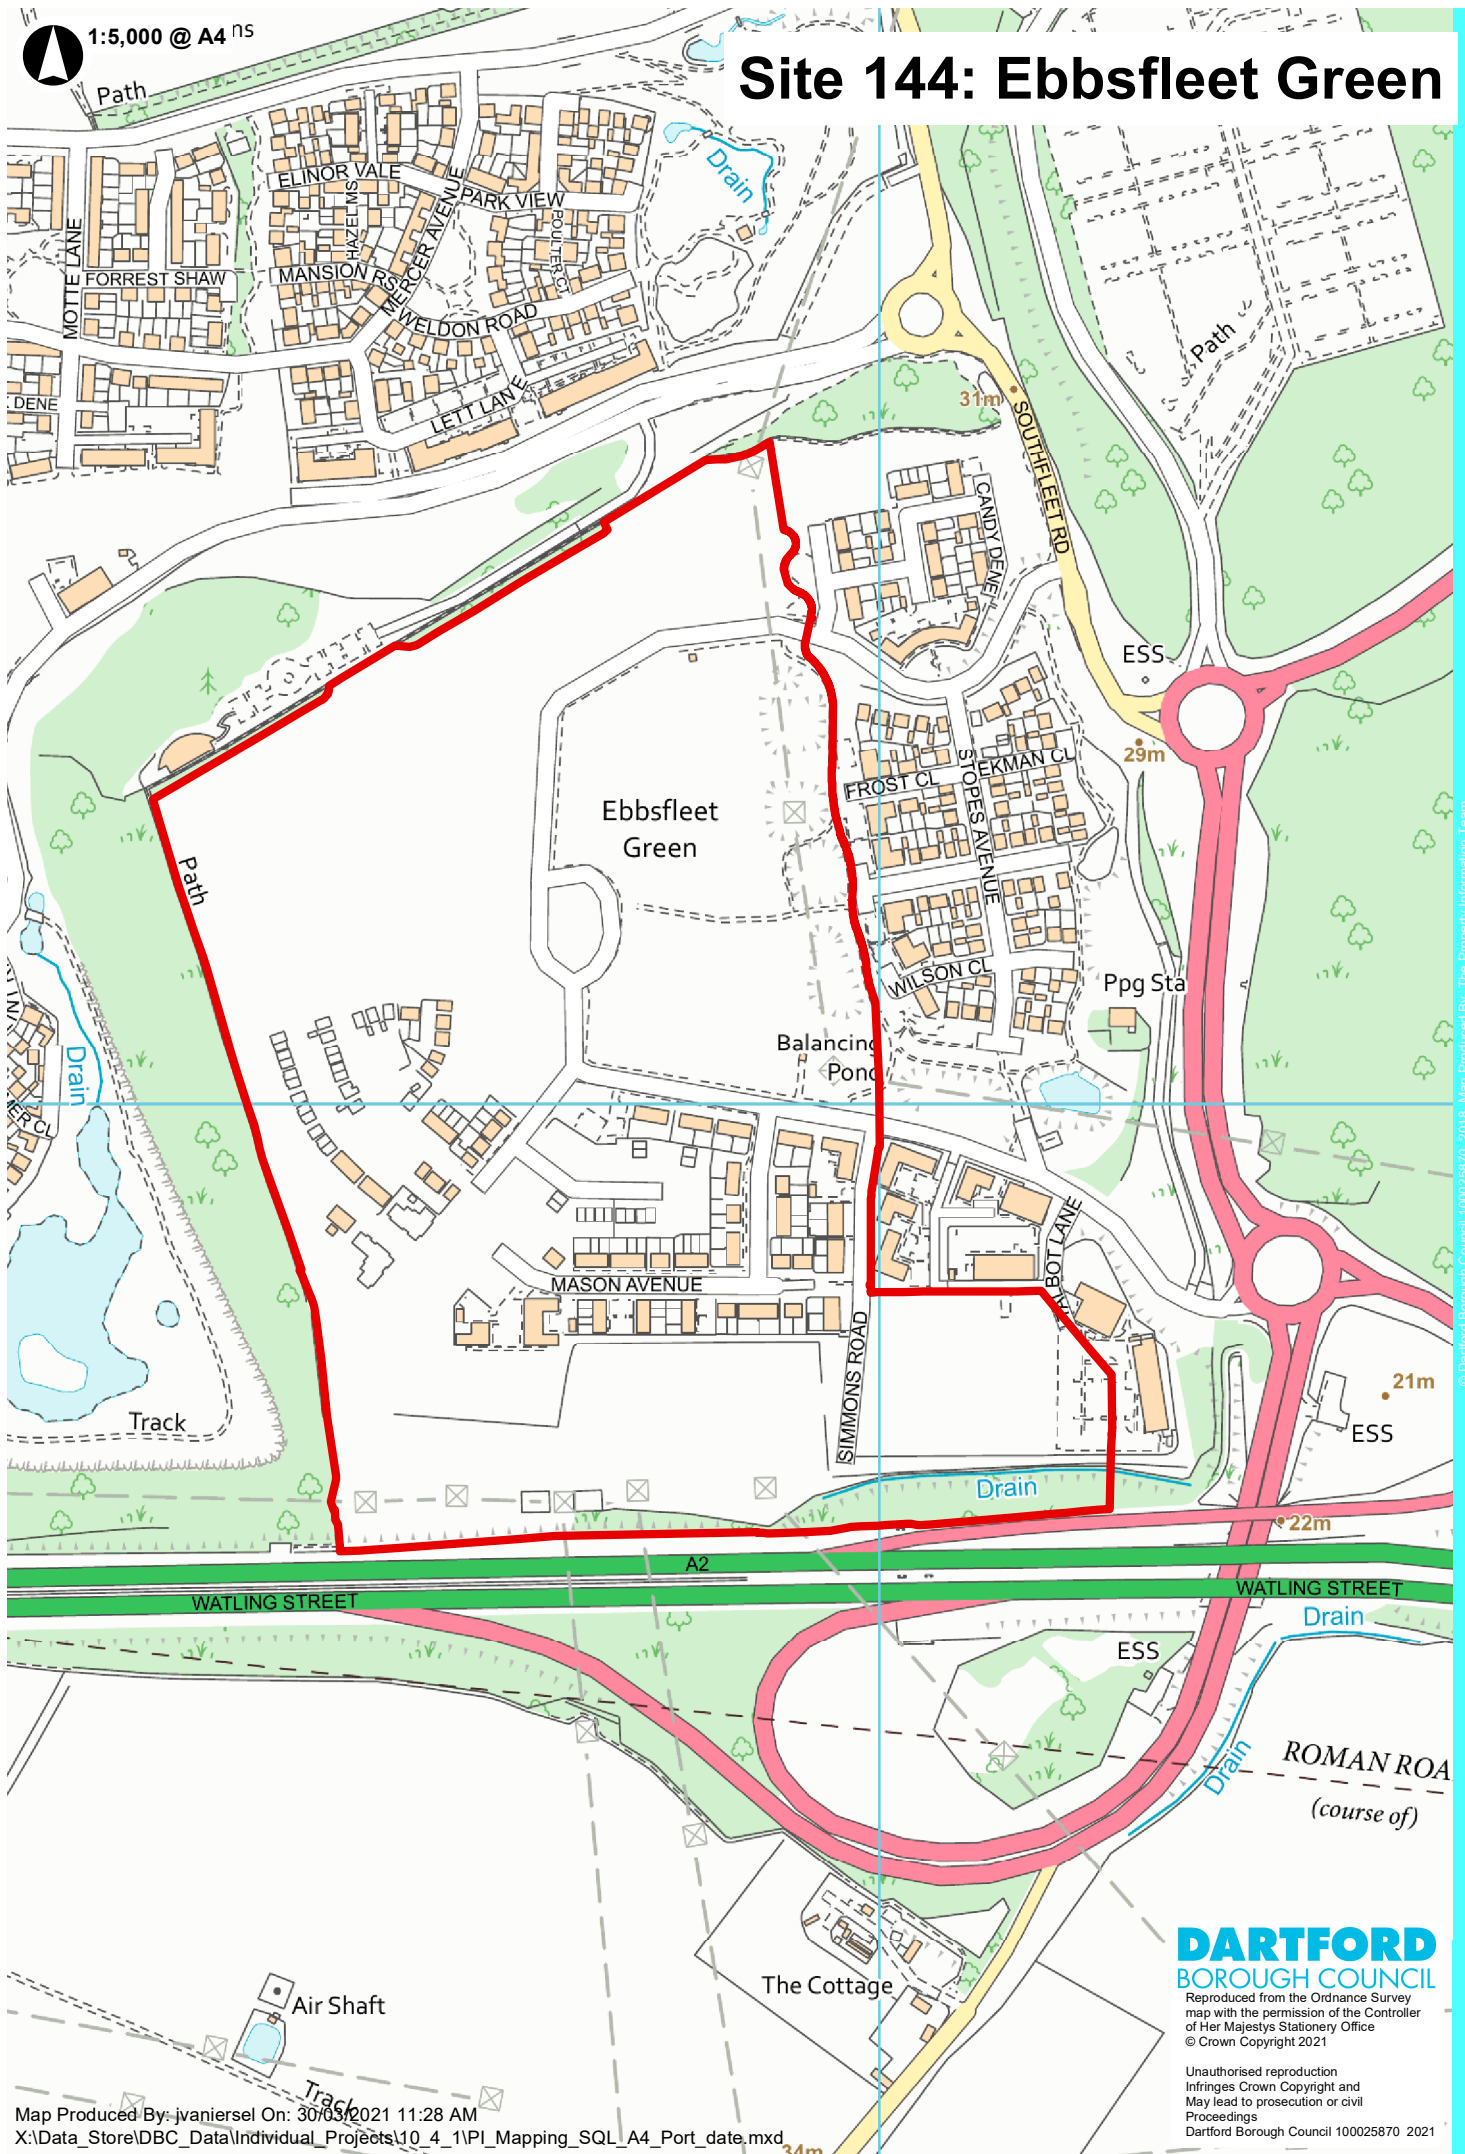

Site 144: Ebbsfleet Green

© Dartford Borough Council 100025870 2018. Map Produced By: The Property Information Team.

DARTFORD
BOROUGH COUNCIL

Reproduced from the Ordnance Survey map with the permission of the Controller of Her Majesty's Stationery Office © Crown Copyright 2021