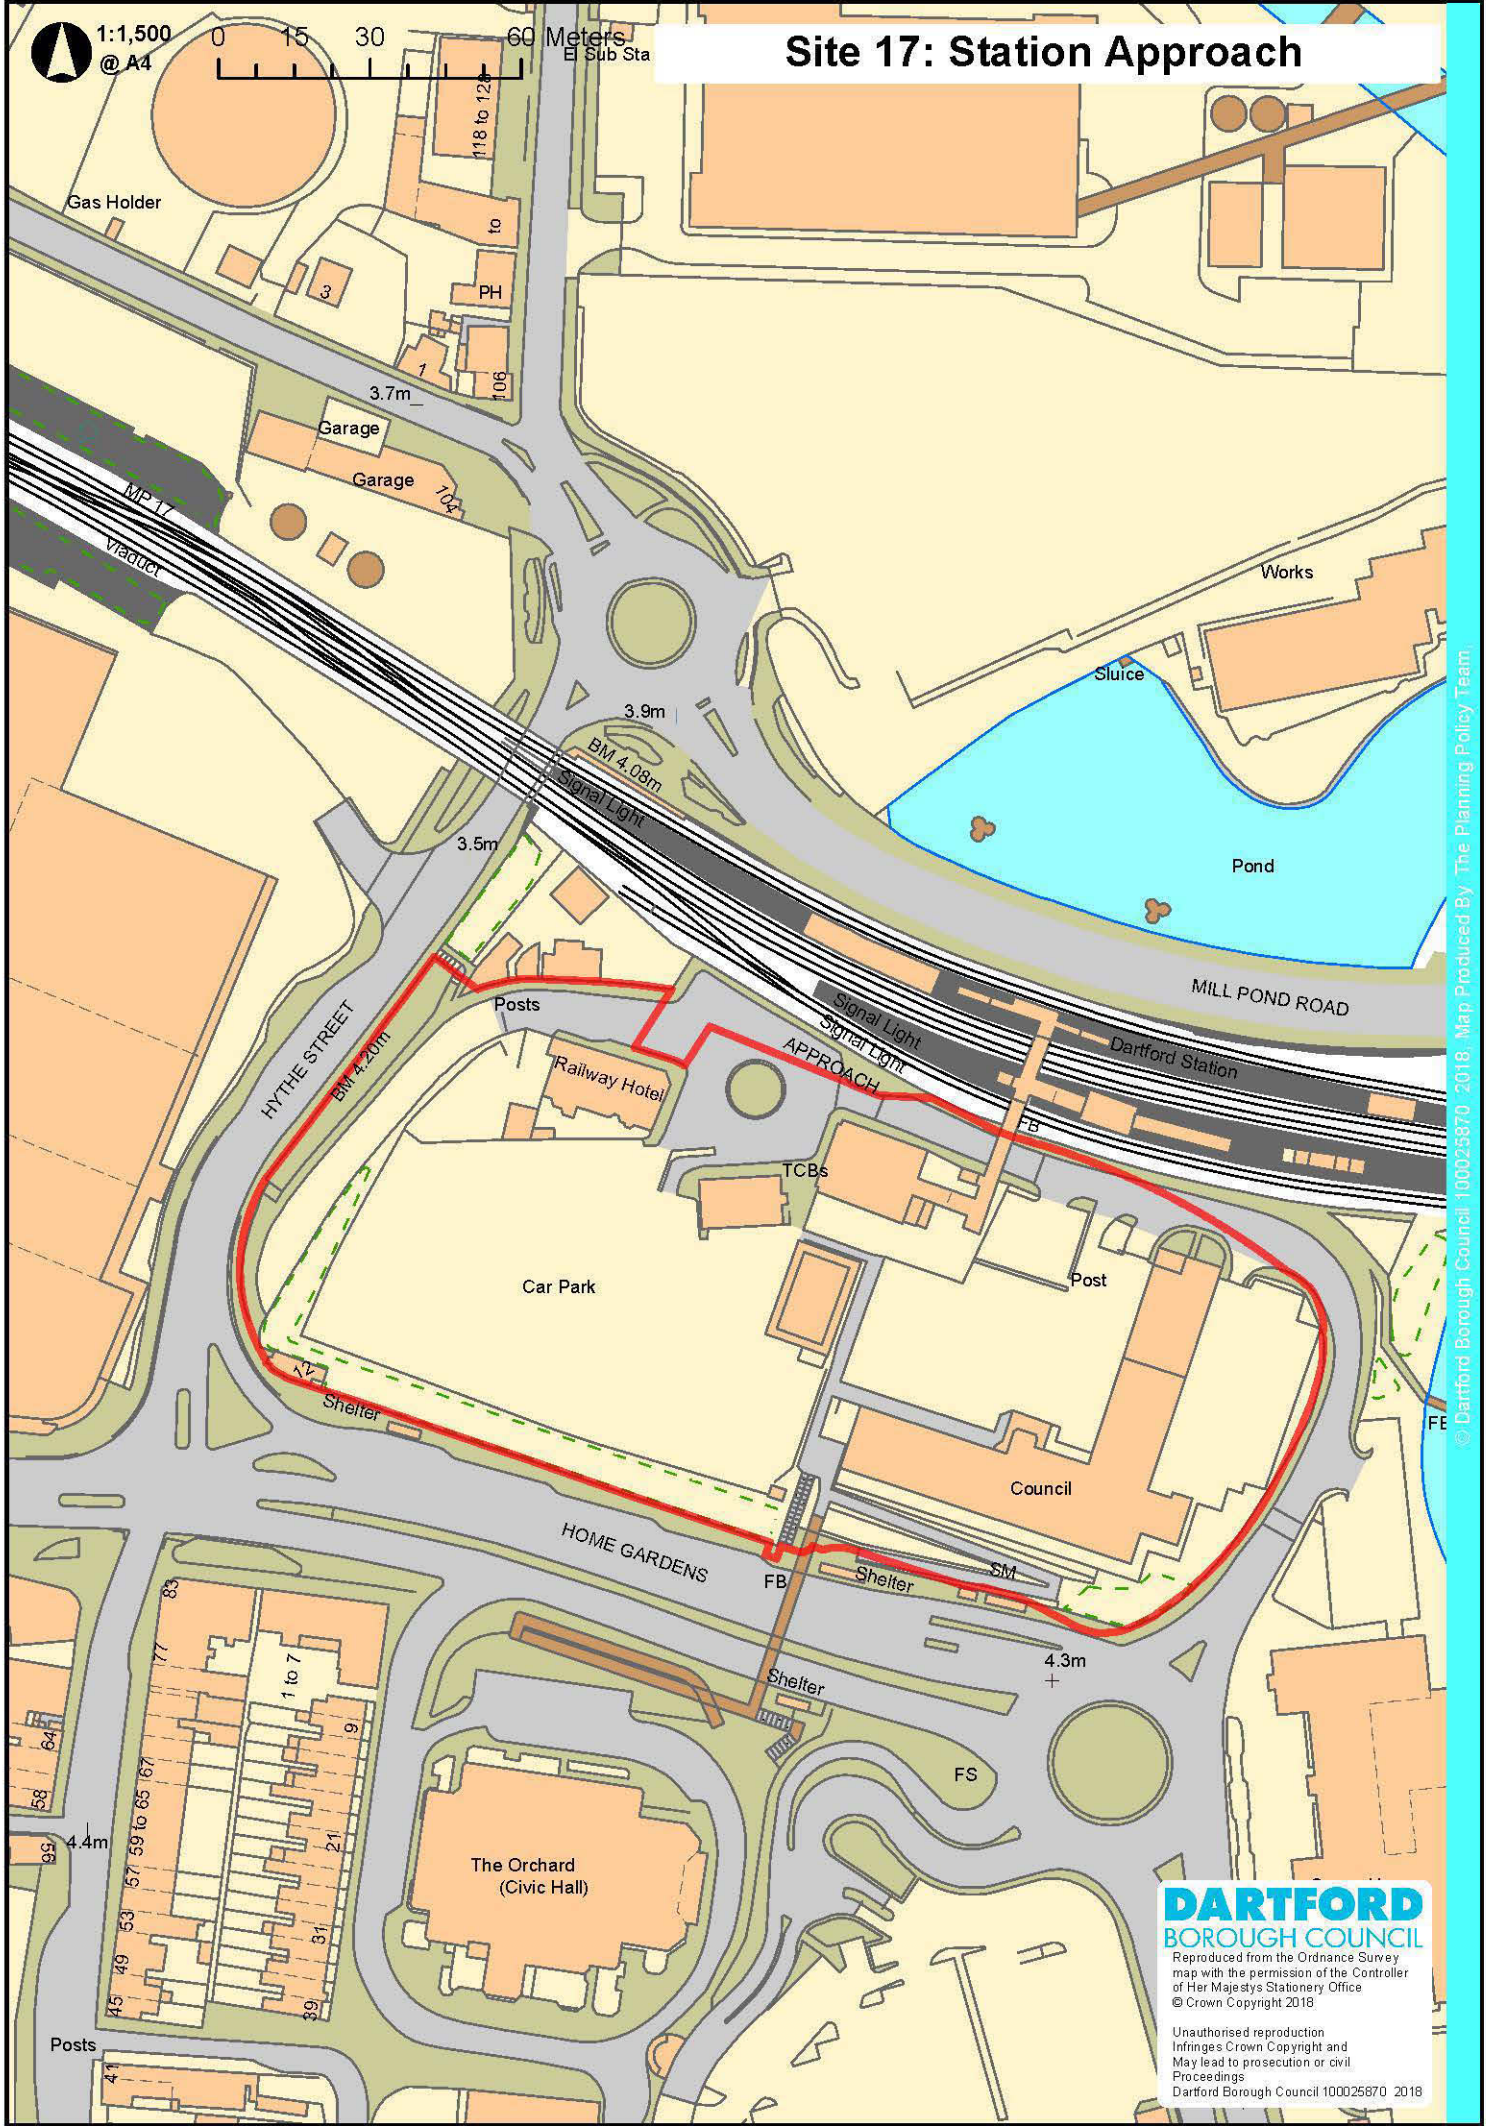

Site 17: Station Approach

© Dartford Borough Council 100025870 2018. Map Produced By The Planning Policy Team

DARTFORD BOROUGH COUNCIL

Reproduced from the Ordnance Survey map with the permission of the Controller of Her Majesty's Stationery Office © Crown Copyright 2018