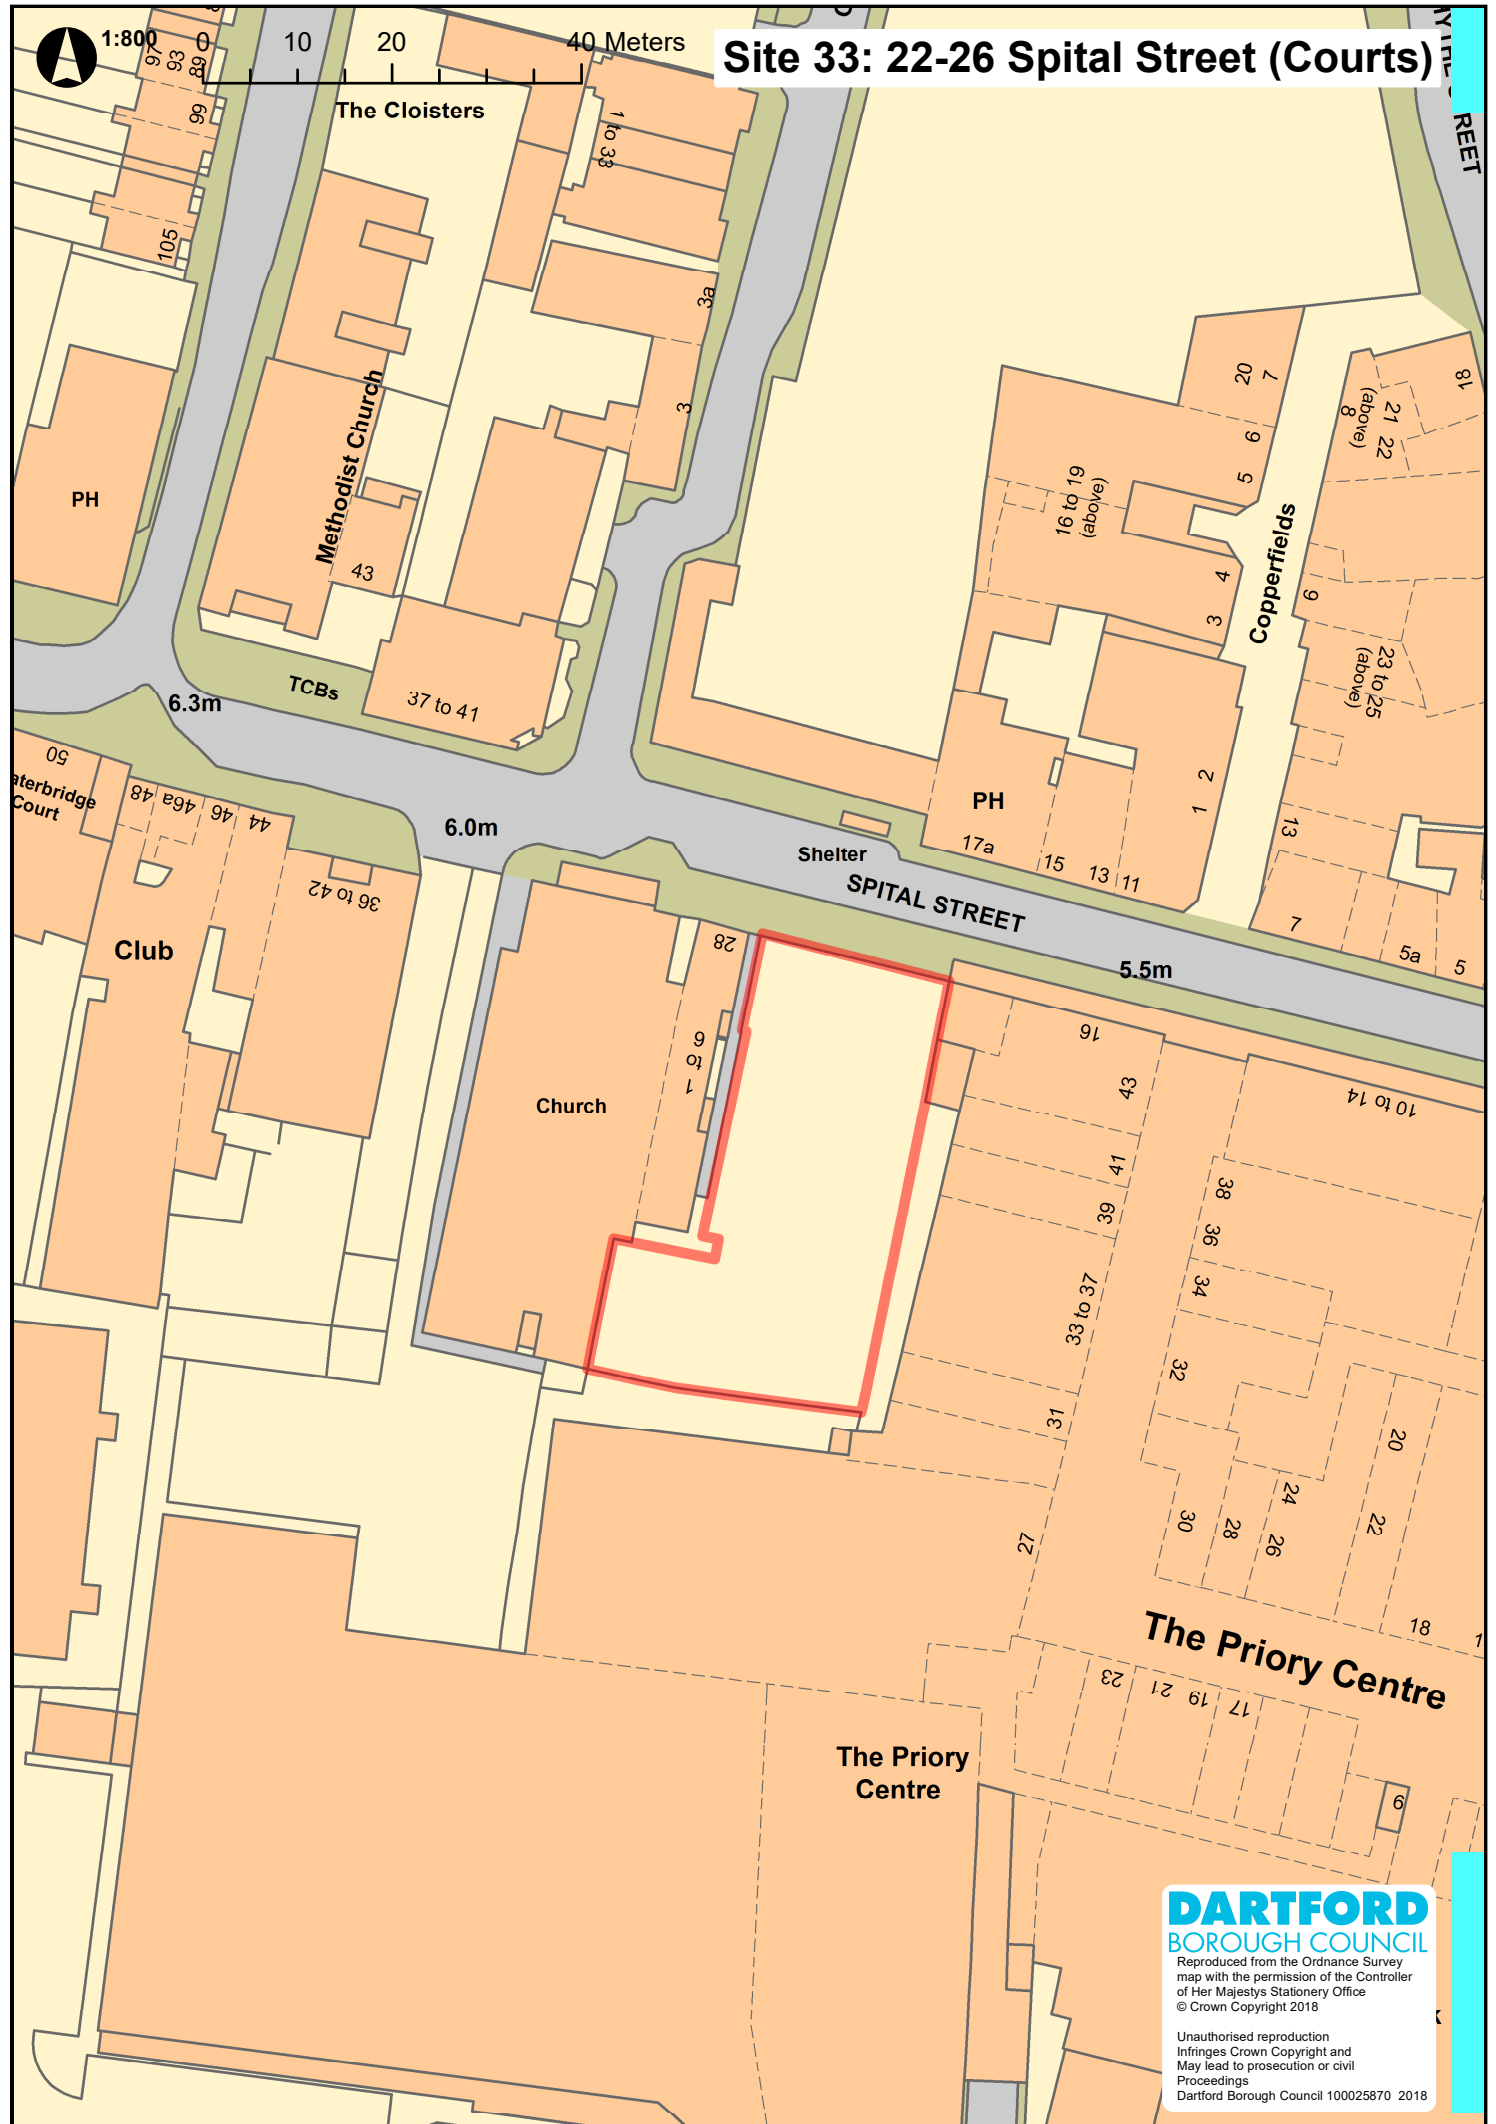

1:800

10 20 40 Meters

# Site 33: 22-26 Spital Street (Courts)

**DARTFORD**  
BOROUGH COUNCIL

Reproduced from the Ordnance Survey map with the permission of the Controller of Her Majesty's Stationery Office © Crown Copyright 2018